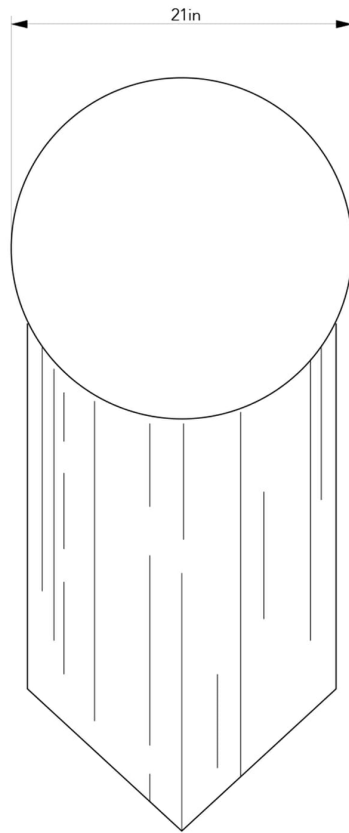

# HERA MIRROR

BEN & AJA BLANC

Front View

47in

2in

Side View

DESIGNER

Ben & Aja Blanc

MATERIALS

Mirror, Mongolian Horsehair, Brass.

DIMENSIONS

L 21" x W 2" x H 47"