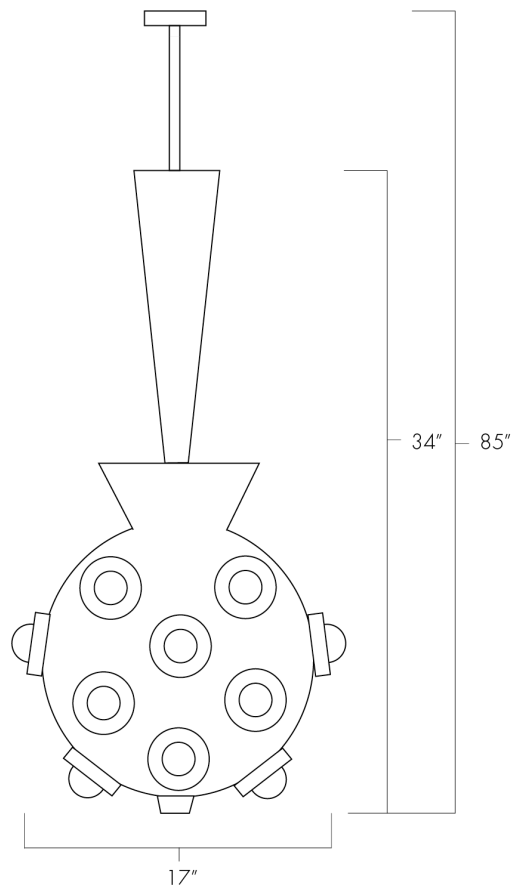

HL05

ERIC ROINESTAD

DESIGNER

Eric Roinestad

ORIGIN

United States

PRODUCTION

One of a Kind

DATE

2017

WEIGHT

40lbs

MATERIALS

Ceramic stoneware and white-painted brass.

DIMENSIONS

Dia 17" x H 34"

ILLUMINATION

Candelabra E12, 16 x 15 Watt G16.5, 240 Max Wattage, 350 Lumens, 2700 Kelvin. Dimmable.

SUSPENSION

Stem: H 50". Overall drop length: L 85".