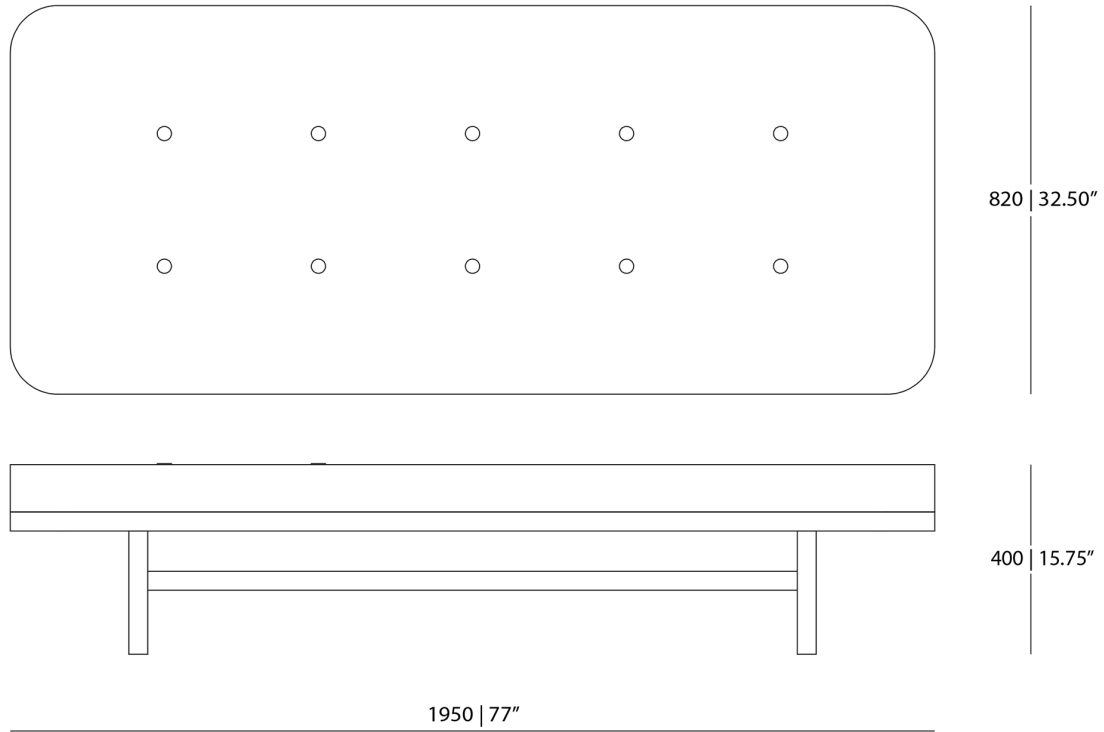

HOME DAYBED

PIET HEIN EEK FOR SCP

HOME DAYBED

PIET HEIN EEK FOR SCP

DESIGNER
Piet Hein Eek

MANUFACTURER
SCP

ORIGIN
United Kingdom

PRODUCTION
Made to Order

DATE
2019

UPHOLSTERY REQUIREMENTS
4.5 Yards

MATERIALS
Natural Oak frame, the standard cushion is feather wrapped with a latex and coconut fiber core.

DIMENSIONS
L 76.75" x W 32.25" x H 15.75"