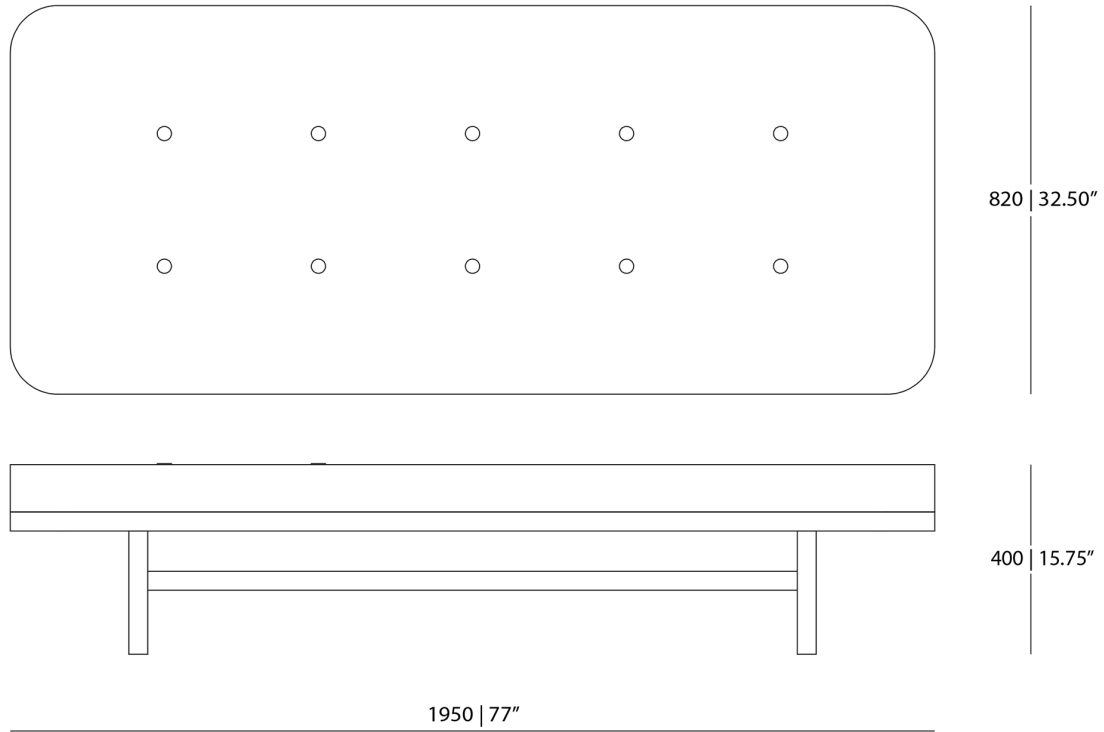

# HOME DAYBED

PIET HEIN EEK FOR SCP

# HOME DAYBED

PIET HEIN EEK FOR SCP

DESIGNER  
Piet Hein Eek

MANUFACTURER  
SCP

ORIGIN  
United Kingdom

PRODUCTION  
Made to Order

DATE  
2019

UPHOLSTERY REQUIREMENTS  
Fabric 10 yd, Leather 151 sq ft.

#### MATERIALS

The frame is a modular construction made from seventeen separate oak pieces, and uses an identical curved section that is repeated throughout the design.

#### DIMENSIONS

W 77" x D 32.5" x H 15.5"