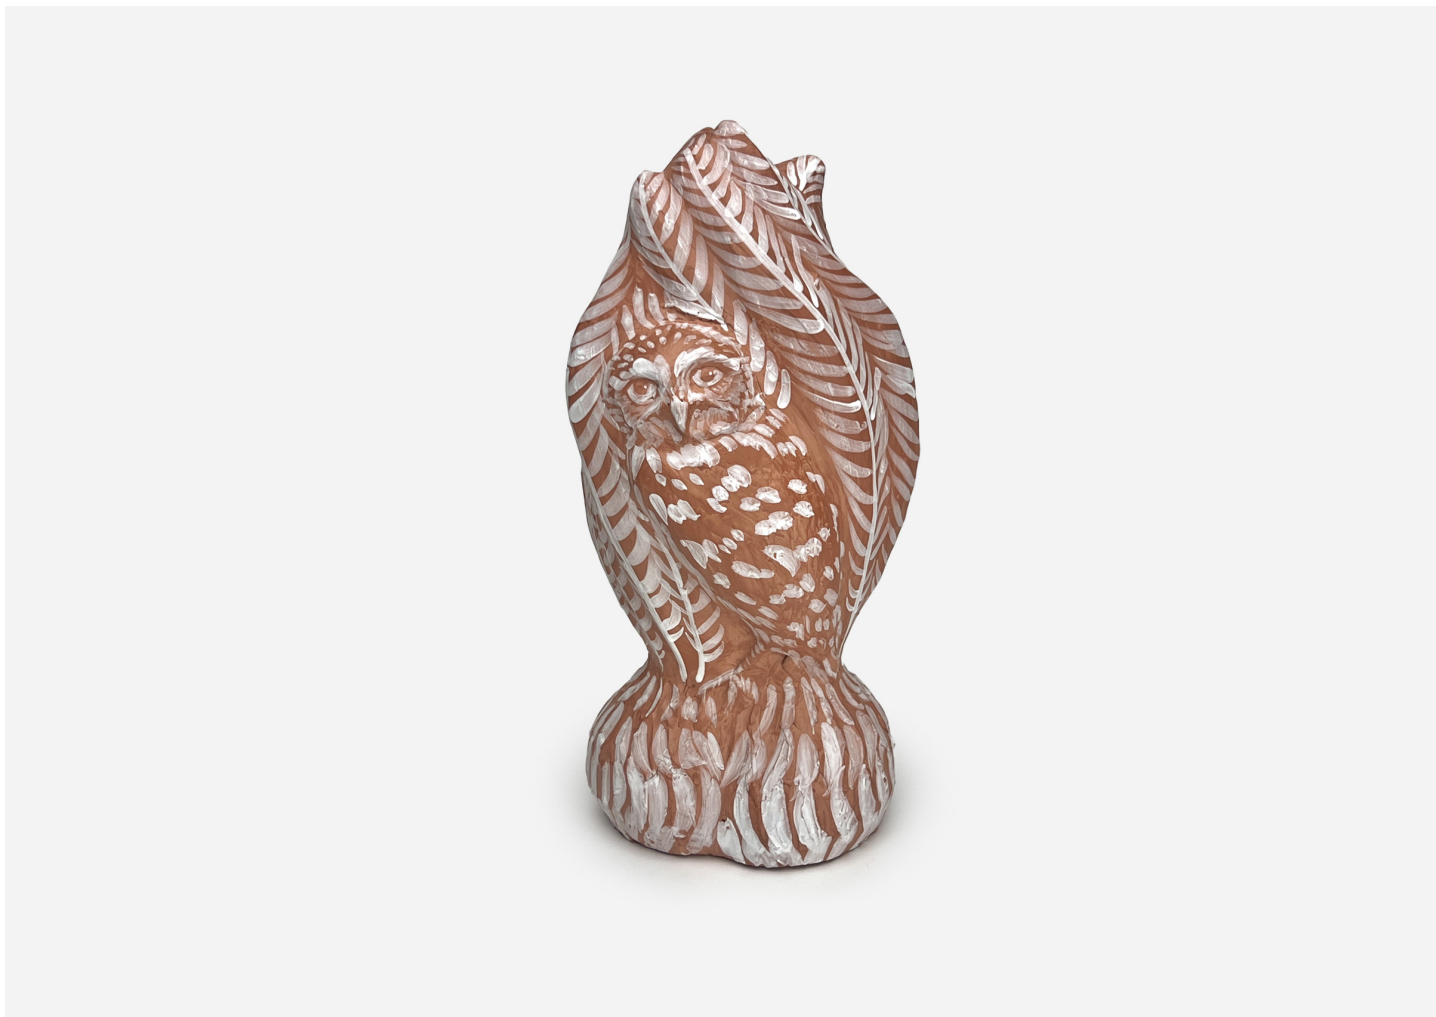

HOOT & BLOOM — SCULPTURE 15

MYUNGJIN KIM

DESIGNER
MyungJin Kim

ORIGIN
United States

PRODUCTION
One of a Kind

DATE
2024

WEIGHT
10.5 lbs

MATERIALS
Terra Cotta, Terra Sigilata & Underglaze.

DIMENSIONS
L 7" x W 6.5" x H 16.5"