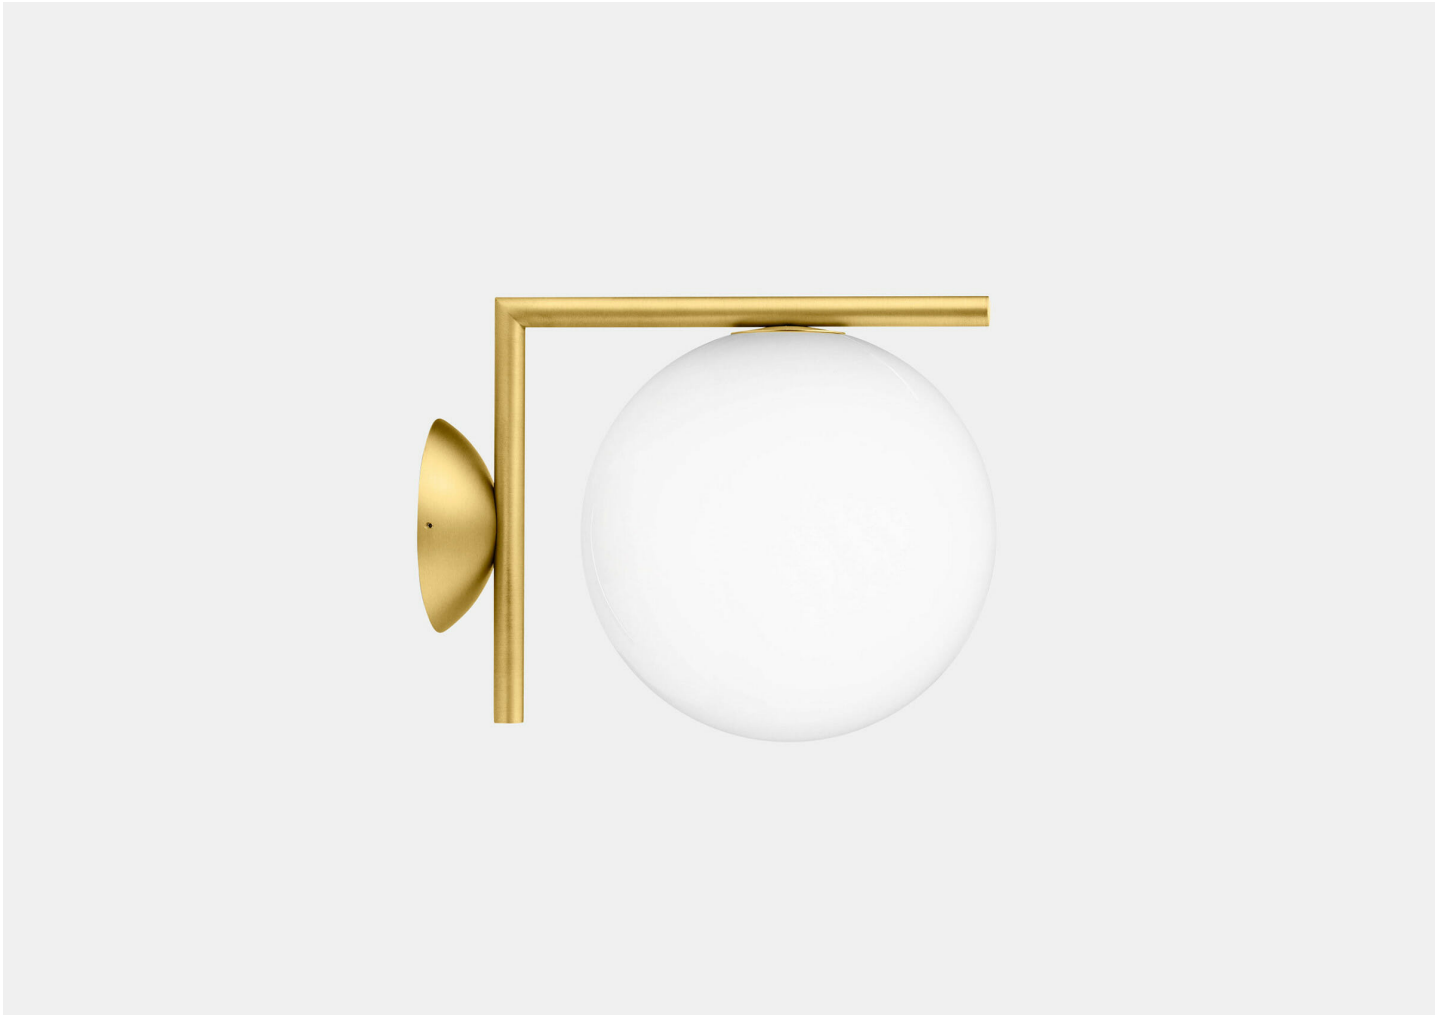

# IC CEILING/WALL LIGHT

MICHAEL ANASTASSIADES FOR FLOS

# IC CEILING/WALL LIGHT

MICHAEL ANASTASSIADES FOR FLOS

DESIGNER  
Michael Anastassiades

MANUFACTURER  
Flos

ORIGIN  
Italy

PRODUCTION  
Made to Order

WEIGHT  
4.4 lbs.

CERTIFICATIONS  
UL.

## MATERIALS/FINISHES

Available in chrome, brushed brass, black or burgundy finish. Blown glass globe.

## BACKPLATE

Dia. 4.3"