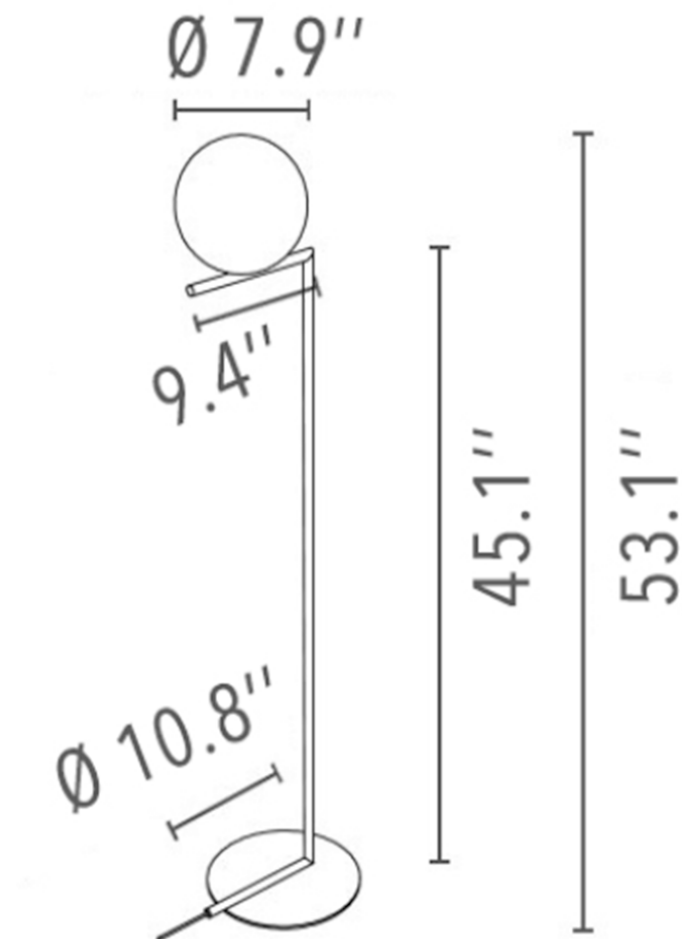

IC FLOOR LIGHT F1

MICHAEL ANASTASSIADES FOR FLOS

DESIGNER

Michael Anastassiades

MANUFACTURER

Flos

ORIGIN

Italy

PRODUCTION

Made to Order

WEIGHT

11 lbs.

CERTIFICATIONS

UL, cUL.

MATERIALS/FINISHES

Steel with black, chrome, burgundy, or brushed brass finish. Blown glass globe.

DIMENSIONS

Fixture: L 9.4" x H 53.1"

Globe: Dia. 7.9"

Frame Height: 45.1"

Cord: L 94"

ILLUMINATION

1 x LED 8W E14 800lm 3000K cod. RF26565 [e] 0-100% DIMMER

1 x MAX 60W E14 HSGS 820lm 2800K [e] cod.RF19781

1 x LED 8W E14 700lm 2700K cod. RF26767 [e] 0-100% DIMMER

BASE

Dia. 10.8"