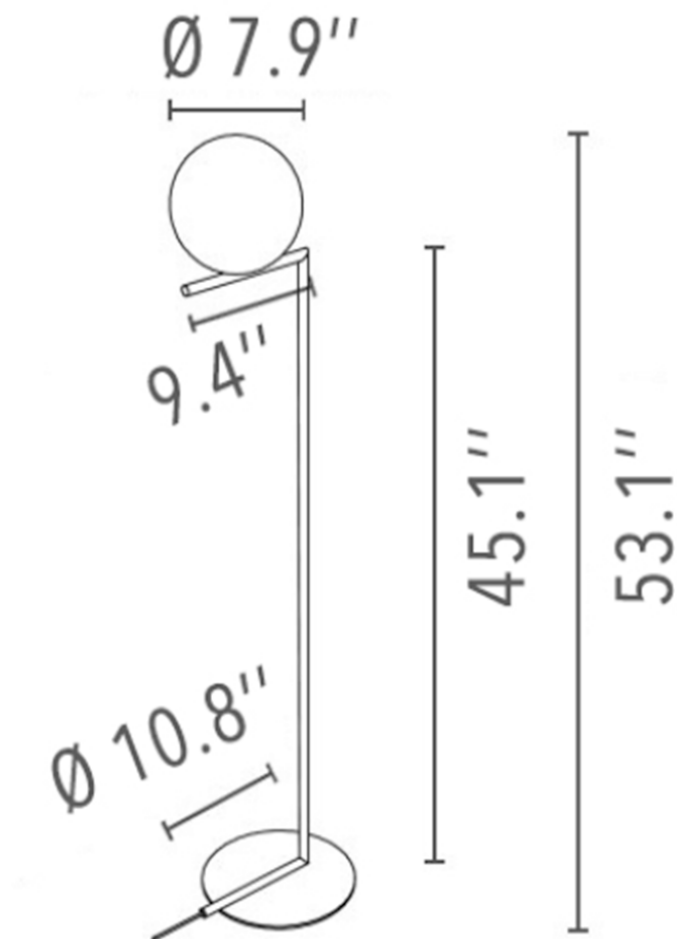

IC FLOOR LIGHT F1

MICHAEL ANASTASSIADES FOR FLOS

DESIGNER

Michael Anastassiades

MANUFACTURER

Flos

ORIGIN

Italy

PRODUCTION

Made to Order

WEIGHT

11 lbs.

CERTIFICATIONS

UL, cUL.

MATERIALS/FINISHES

Steel with black, chrome, burgundy, or brushed brass finish. Blown glass globe.

DIMENSIONS

Fixture: L 9.4" x H 53.1"

Globe: Dia. 7.9"

Frame Height: 45.1"

Cord: L 94"

ILLUMINATION

1 x LED 8W E14 800lm 3000K cod. RF26565 [e] 0-100% DIMMER

1 x MAX 60W E14 HSGS 820lm 2800K [e] cod.RF19781

1 x LED 8W E14 700lm 2700K cod. RF26767 [e] 0-100% DIMMER

BASE

Dia. 10.8"