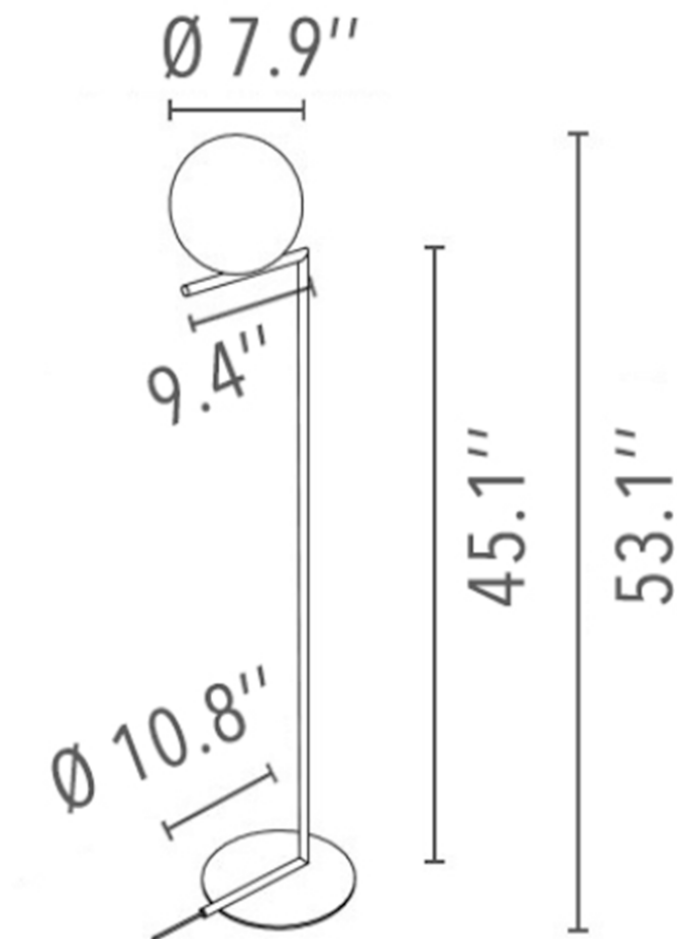

IC FLOOR LIGHT F1

MICHAEL ANASTASSIADES FOR FLOS

DESIGNER

Michael Anastassiades

MANUFACTURER

Flos

ORIGIN

Italy

PRODUCTION

Made to Order

WEIGHT

11lbs

CERTIFICATIONS

UL, cUL

MATERIALS/FINISHES

Steel with black, chrome, or brushed brass finish. Blown glass globe.

DIMENSIONS

W 9.4" x H 53"

Globe: Dia 8"

Frame height: 45"

ILLUMINATION

Includes 94" cord with 0-100% dimmer.

1 x LED 8W E14 800lm 3000K cod. RF26565 [e] DIMMER

1 x MAX 60W E14 HSGS 820lm 2800K [e] cod.RF19781

1 x LED 8W E14 700lm 2700K cod. RF26767 [e] DIMMER

BASE

Dia 10.8"