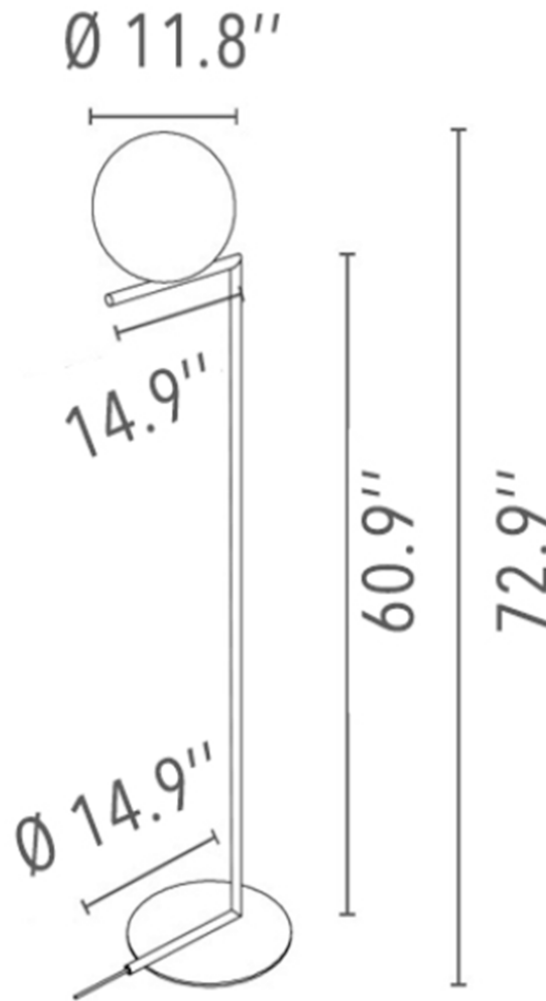

IC FLOOR LIGHT F2

MICHAEL ANASTASSIADES FOR FLOS

DESIGNER

Michael Anastassiades

MANUFACTURER

Flos

PRODUCTION

Made to Order

WEIGHT

22 lbs.

CERTIFICATIONS

UL.

MATERIALS/FINISHES

Steel with chrome, black, burgundy or brushed brass finish. Blown glass globe.

DIMENSIONS

Fixture: L 14.9" x H 72.9"

Globe: Dia. 11.6"

Frame Height: 60.9"

Cord: L 94"

ILLUMINATION

1 x MAX 205W E27 HSGS 4200lm 3000K [e] cod. RF19973 0-100% DIMMER

1 x LED 13W E27 1400lm 3000K [e] cod. RF25535 0-100% DIMMER

1 x LED 17W E27 2000lm 2700K [e] cod. RF26259 0-100% DIMMER

1 x LED 17W E27 2000lm 3000K [e] cod. RF26258 0-100% DIMMER

1 x LED 13W E27 1400lm 2700K [e] cod. RF26065 0-100% DIMMER

BASE

Dia. 14.9"