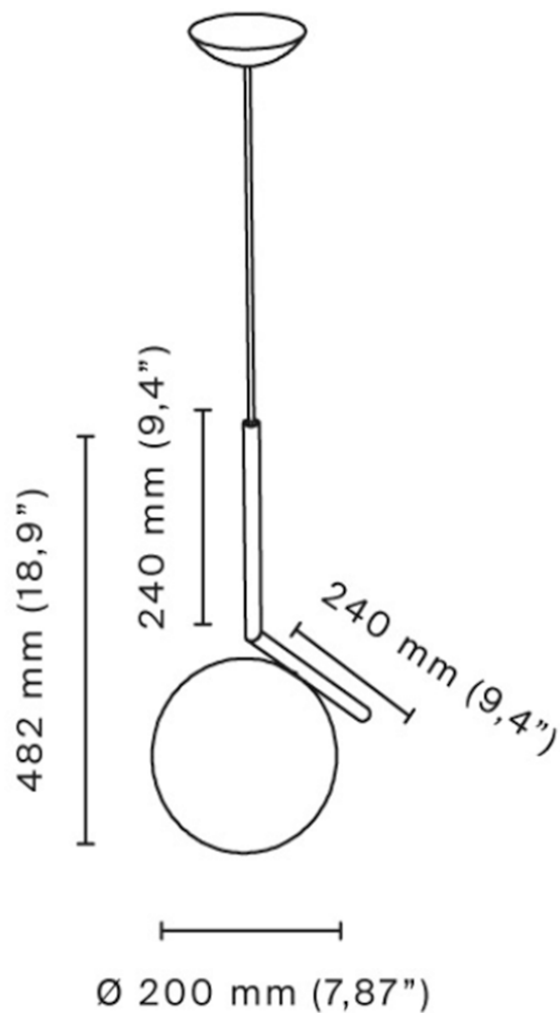

IC LIGHT S

MICHAEL ANASTASSIADES FOR FLOS

IC LIGHT S

MICHAEL ANASTASSIADES FOR FLOS

DESIGNER
Michael Anastassiades

MANUFACTURER
Flos

ORIGIN
Made in Italy

PRODUCTION
Made to Order

DATE
2014

WEIGHT
S1: 4.9lbs, S2: 8.6lbs.

CERTIFICATIONS
UL, cUL

MATERIALS/FINISHES
Steel with black, chrome, or brushed brass finish. Blown glass globe.

DIMENSIONS
S1: Dia 8" x H 19"
Frame: W 9.4" x H 9.4"

S2: Dia 12" x H 28.3"
Frame: W 14" x H 14"

ILLUMINATION
S1: 120V, 1 x 60W G9 Frosted Halogen (Included). Dimmable.
S2: 120V, 1 x 150W T-10 Medium Frosted Halogen (Included). Dimmable.

SUSPENSION
157" black cord. Length can be shortened during installation.