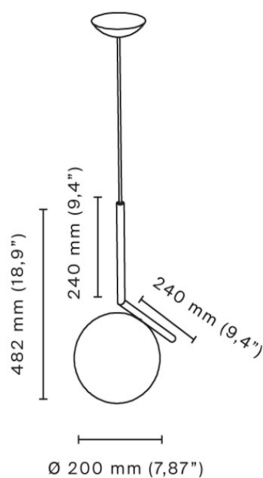

IC LIGHT S

MICHAEL ANASTASSIADES FOR FLOS

DESIGNER
Michael Anastassiades

MANUFACTURER
Flos

ORIGIN
Made in Italy

PRODUCTION
Made to Order

DATE
2014

WEIGHT
S1: 4.9lbs, S2: 8.6lbs.

CERTIFICATIONS
UL, cUL

MATERIALS/FINISHES

Steel with black, chrome, or brushed brass finish. Blown glass globe.

DIMENSIONS

S1: Dia 8" x H 19"
Frame: W 9.4" x H 9.4"

S2: Dia 12" x H 28.3"
Frame: W 14" x H 14"

ILLUMINATION

S1: 120V, 1 x 60W G9 Frosted Halogen (Included). Dimmable.
S2: 120V, 1 x 150W T-10 Medium Frosted Halogen (Included). Dimmable.

SUSPENSION

157" black cord. Length can be shortened during installation.