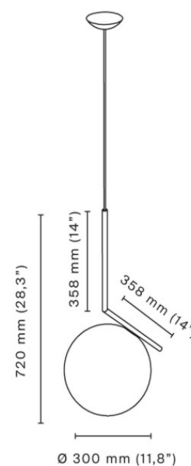

IC LIGHT S

MICHAEL ANASTASSIADES FOR FLOS

IC LIGHT S

MICHAEL ANASTASSIADES FOR FLOS

DESIGNER
Michael Anastassiades

MANUFACTURER
Flos

ORIGIN
Made in Italy

PRODUCTION
Made to Order

DATE
2014

WEIGHT
S1: 4.9lbs, S2: 8.6lbs.

CERTIFICATIONS
UL, cUL

MATERIALS/FINISHES

Steel with black, chrome, or brushed brass finish. Blown glass globe.

DIMENSIONS

S1: Dia 8" x H 19"
Frame: W 9.4" x H 9.4"

S2: Dia 12" x H 28.3"
Frame: W 14" x H 14"

ILLUMINATION

S1: 120V, 1 x 60W G9 Frosted Halogen (Included). Dimmable.
S2: 120V, 1 x 150W T-10 Medium Frosted Halogen (Included). Dimmable.

SUSPENSION

157" black cord. Length can be shortened during installation.