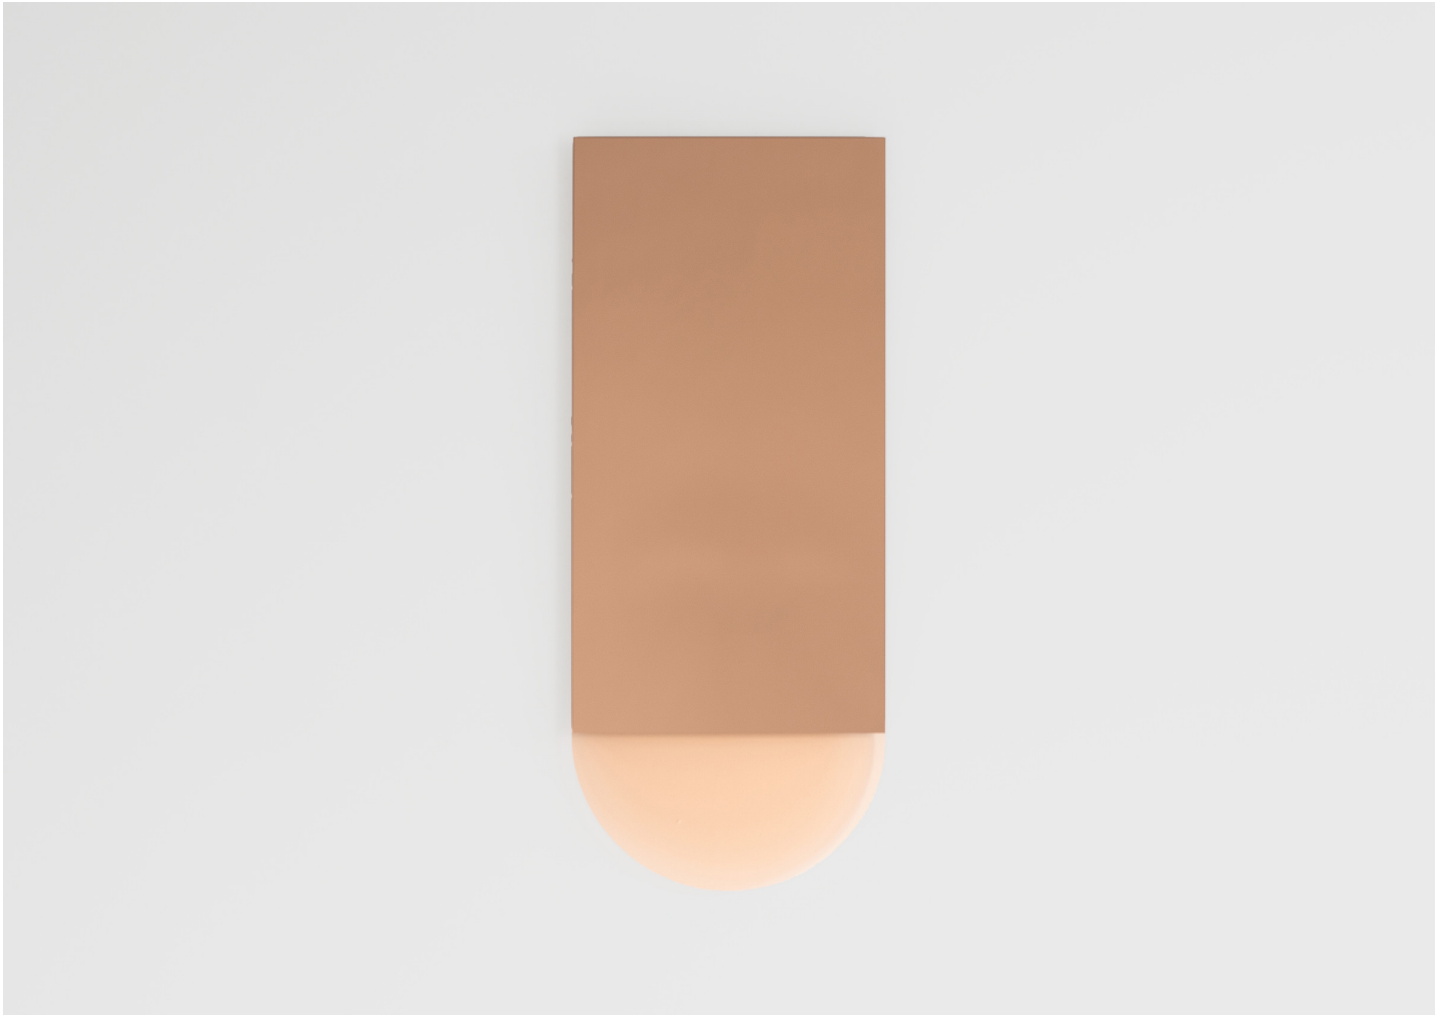

# IDA NO. 3 MIRROR

BEN & AJA BLANC

# IDA NO. 3 MIRROR

BEN & AJA BLANC

DESIGNER  
Ben & Aja Blanc

ORIGIN  
United States

PRODUCTION  
Made to Order

DATE  
2019

WEIGHT  
12lbs

MATERIALS  
Mirrored glass, glass and brass.

DIMENSIONS  
L 36" x W 15" x D 1.25"

CUSTOMIZABLE  
Customization upon request.