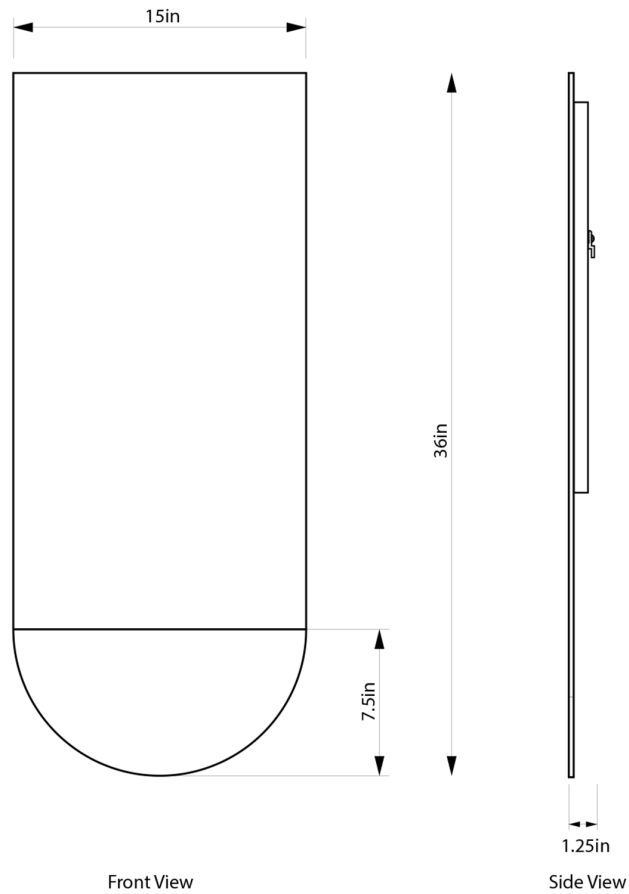

IDA MIRROR #3

BEN & AJA BLANC

IDA MIRROR #3

BEN & AJA BLANC

DESIGNER
Ben & Aja Blanc

ORIGIN
United States

PRODUCTION
Made to Order

DATE
2019

WEIGHT
12lbs

MATERIALS
Mirrored glass, glass and brass.

DIMENSIONS
W 15" x D 1.25" x H 36"