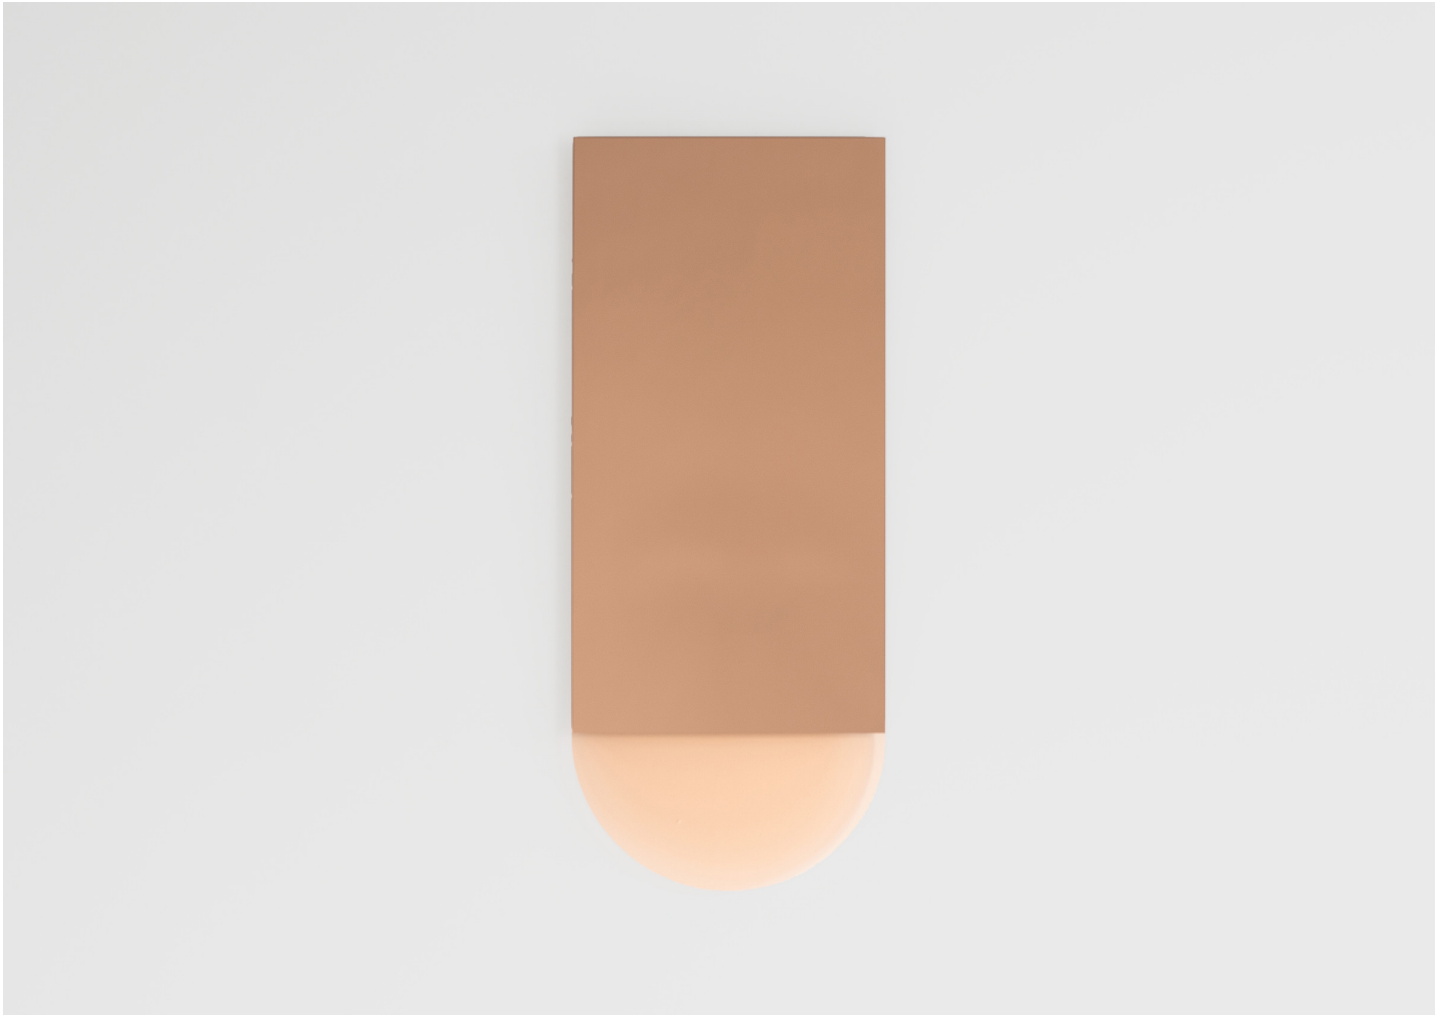

IDA MIRROR #3

BEN & AJA BLANC

IDA MIRROR #3

BEN & AJA BLANC

DESIGNER
Ben & Aja Blanc

ORIGIN
United States

PRODUCTION
Made to Order

DATE
2019

WEIGHT
12lbs

MATERIALS
Mirrored glass, glass and brass.

DIMENSIONS
W 15" x D 1.25" x H 36"