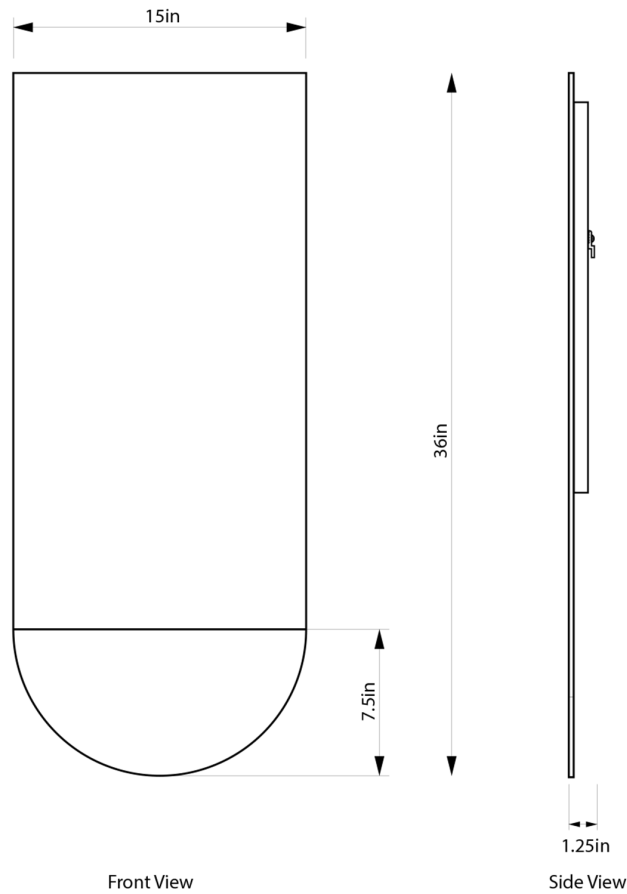

# IDA NO. 3 MIRROR

BEN & AJA BLANC

# IDA NO. 3 MIRROR

BEN & AJA BLANC

DESIGNER  
Ben & Aja Blanc

ORIGIN  
United States

PRODUCTION  
Made to Order

DATE  
2019

WEIGHT  
12lbs

MATERIALS  
Mirrored glass, glass and brass.

DIMENSIONS  
L 36" x W 15" x D 1.25"

CUSTOMIZABLE  
Customization upon request.