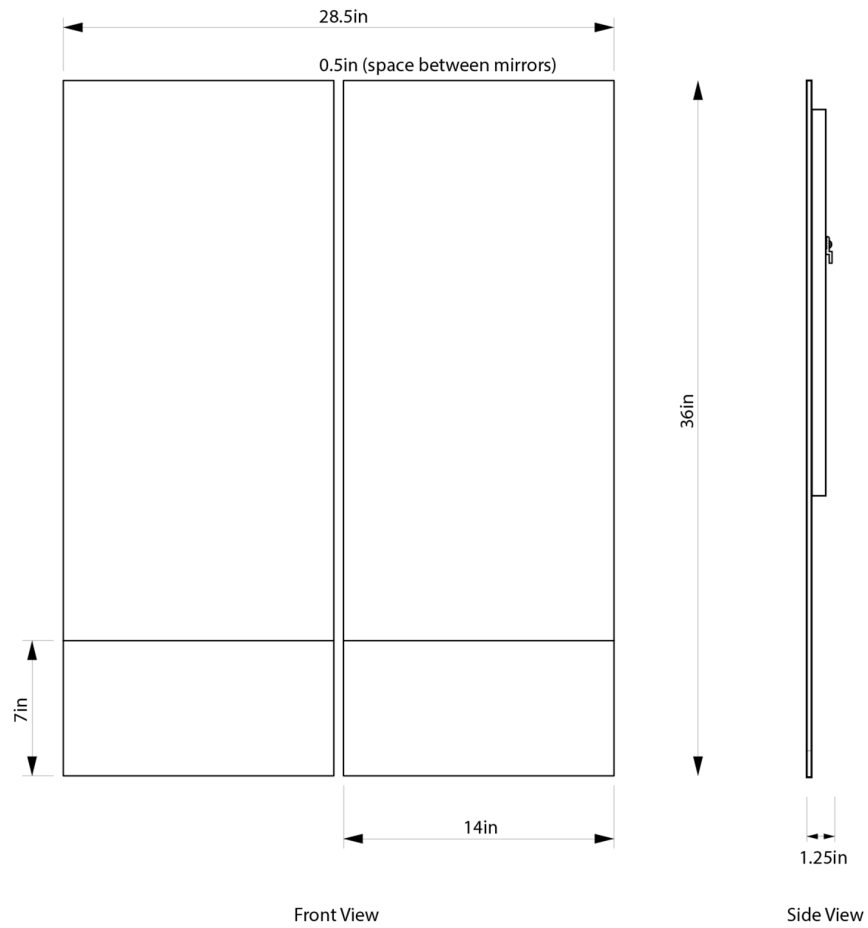

IDA NO. 4 MIRROR

BEN & AJA BLANC

IDA NO. 4 MIRROR

BEN & AJA BLANC

DESIGNER
Ben & Aja Blanc

ORIGIN
United States

PRODUCTION
Made to Order

DATE
2019

WEIGHT
30lbs

MATERIALS
Mirrored glass, glass and brass.

DIMENSIONS
L 36" x W 28.5" x D 1.25"

CUSTOMIZABLE
Customization upon request.