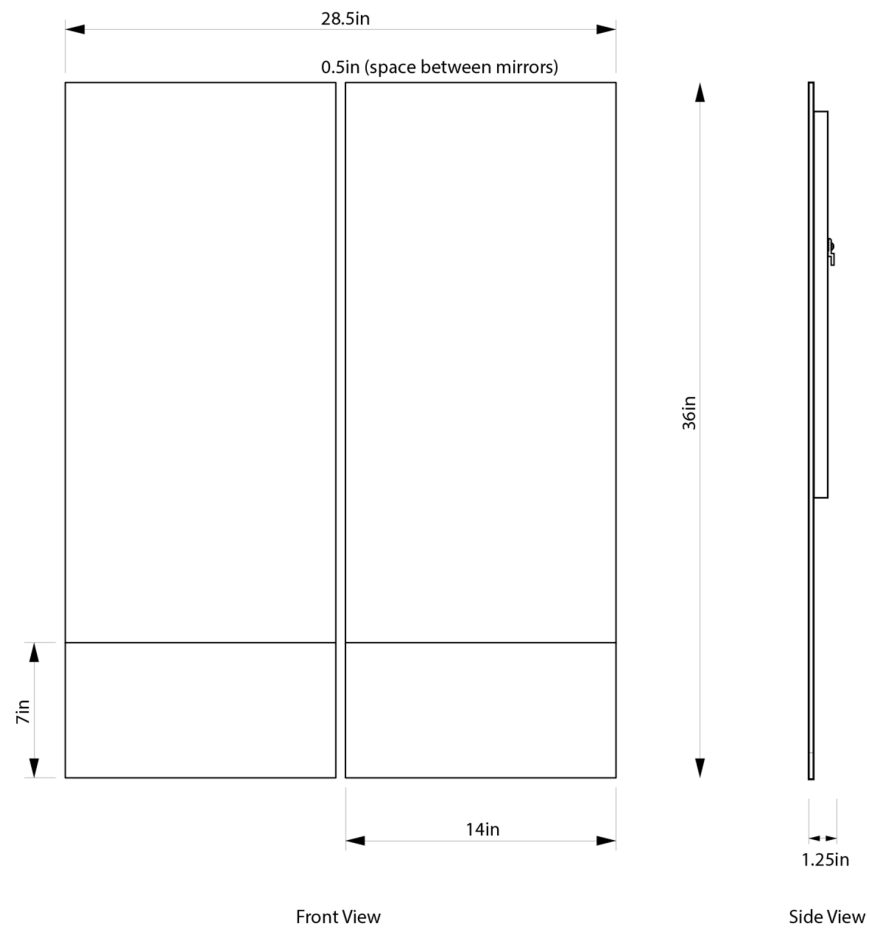

# IDA MIRROR #4

BEN & AJA BLANC

DESIGNER

Ben & Aja Blanc

ORIGIN

United States

PRODUCTION

Made to Order

DATE

2019

WEIGHT

30 lbs.

MATERIALS

Mirrored Glass, Glass, and Brass.

DIMENSIONS

L 28.5" x W 1.25" x H 36"