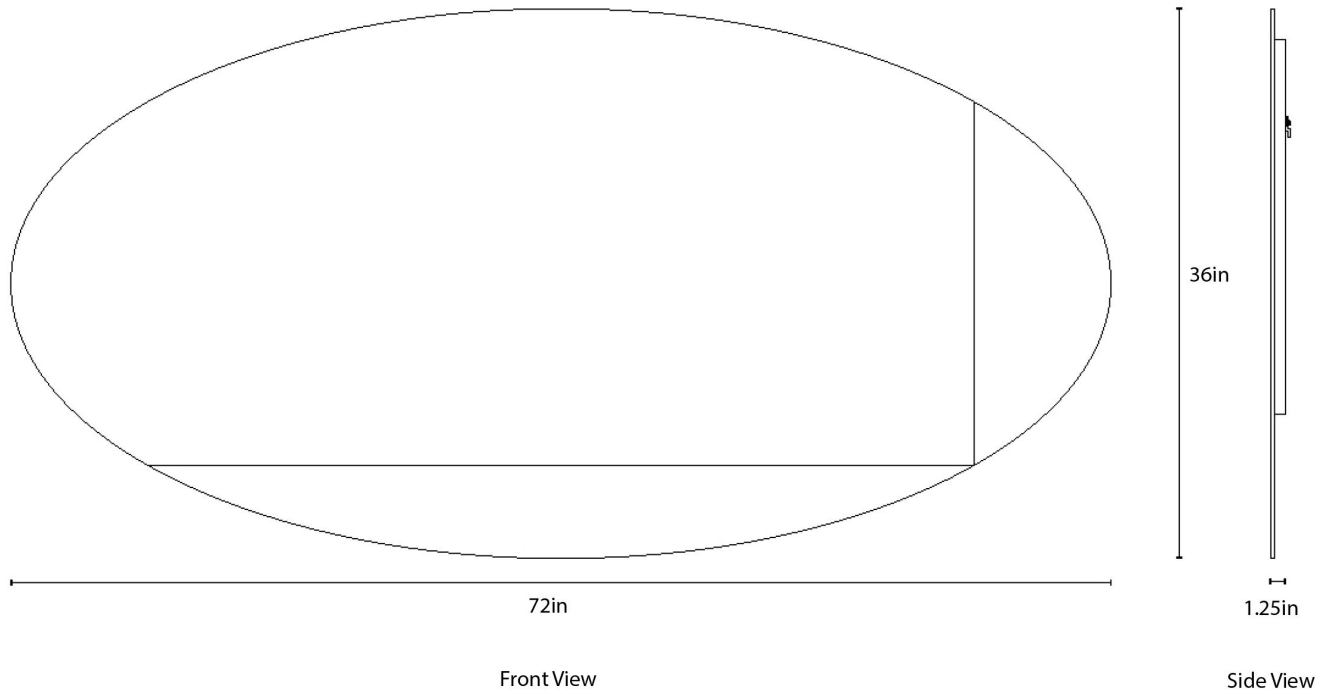

# IDA OVAL MIRROR

BEN & AJA BLANC

DESIGNER  
Ben & Aja Blanc

ORIGIN  
United States

PRODUCTION  
Made to Order

WEIGHT  
60 lbs

MATERIALS  
Mirror, glass and brass.

DIMENSIONS  
L 72" x W 36" x D 1.25"