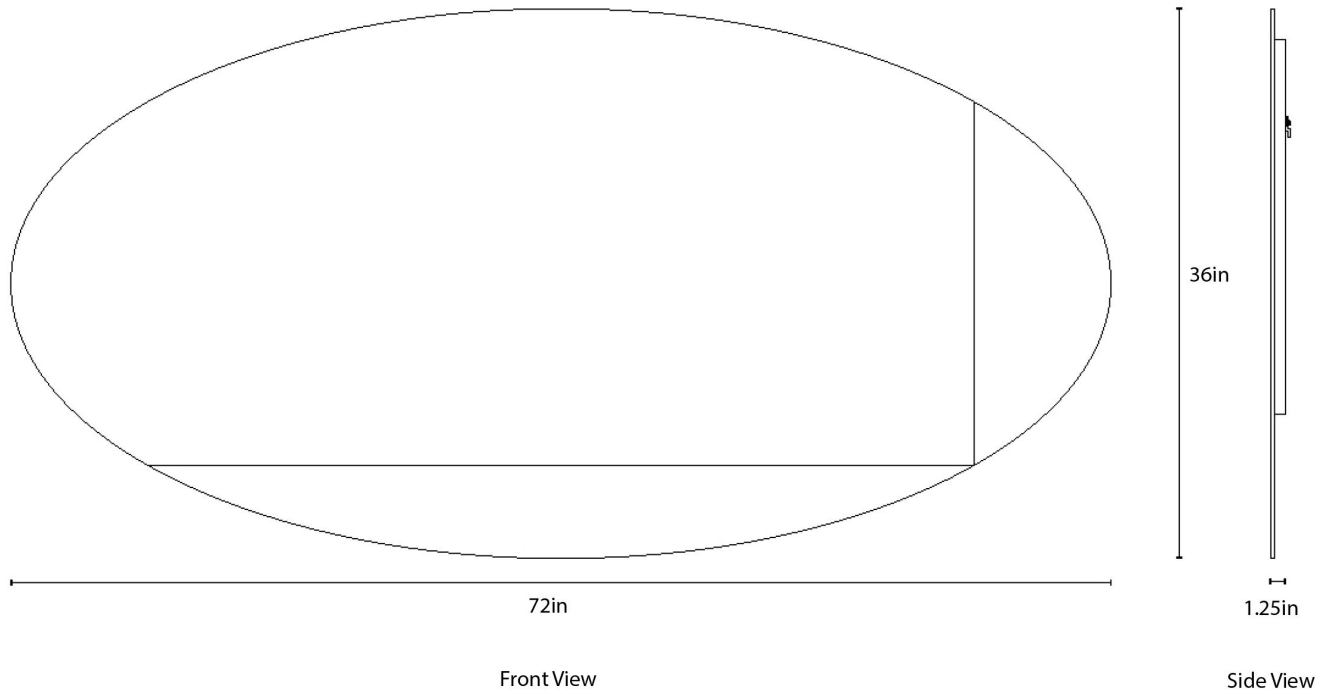

IDA MIRROR #2

BEN & AJA BLANC

IDA MIRROR #2

BEN & AJA BLANC

DESIGNER
Ben & Aja Blanc

ORIGIN
United States

PRODUCTION
Made to Order

WEIGHT
60 lbs.

MATERIALS
Mirrored Glass, Glass, and Brass.

DIMENSIONS
L 72" x W 1.25" x H 36"