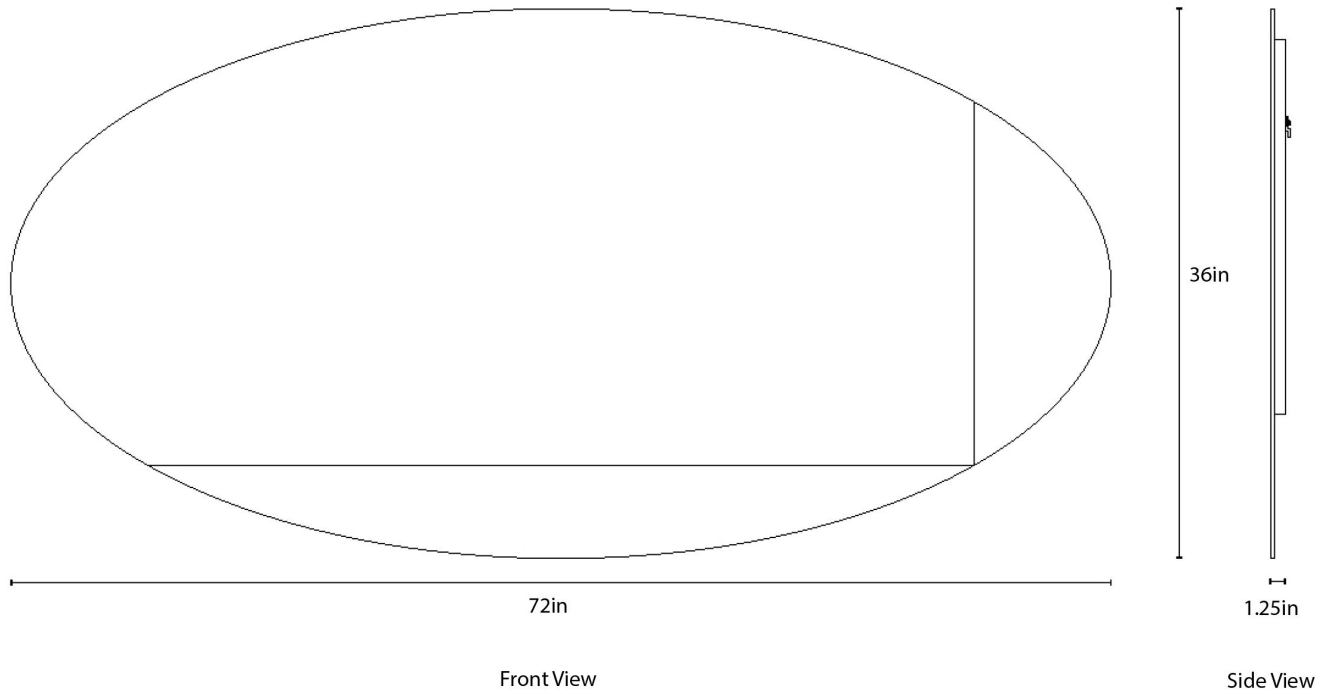

IDA MIRROR #2

BEN & AJA BLANC

IDA MIRROR #2

BEN & AJA BLANC

DESIGNER
Ben & Aja Blanc

ORIGIN
United States

PRODUCTION
Made to Order

WEIGHT
60 lbs

MATERIALS
Mirrored glass, glass and brass.

DIMENSIONS
W 72" x D 1.25" x H 36"