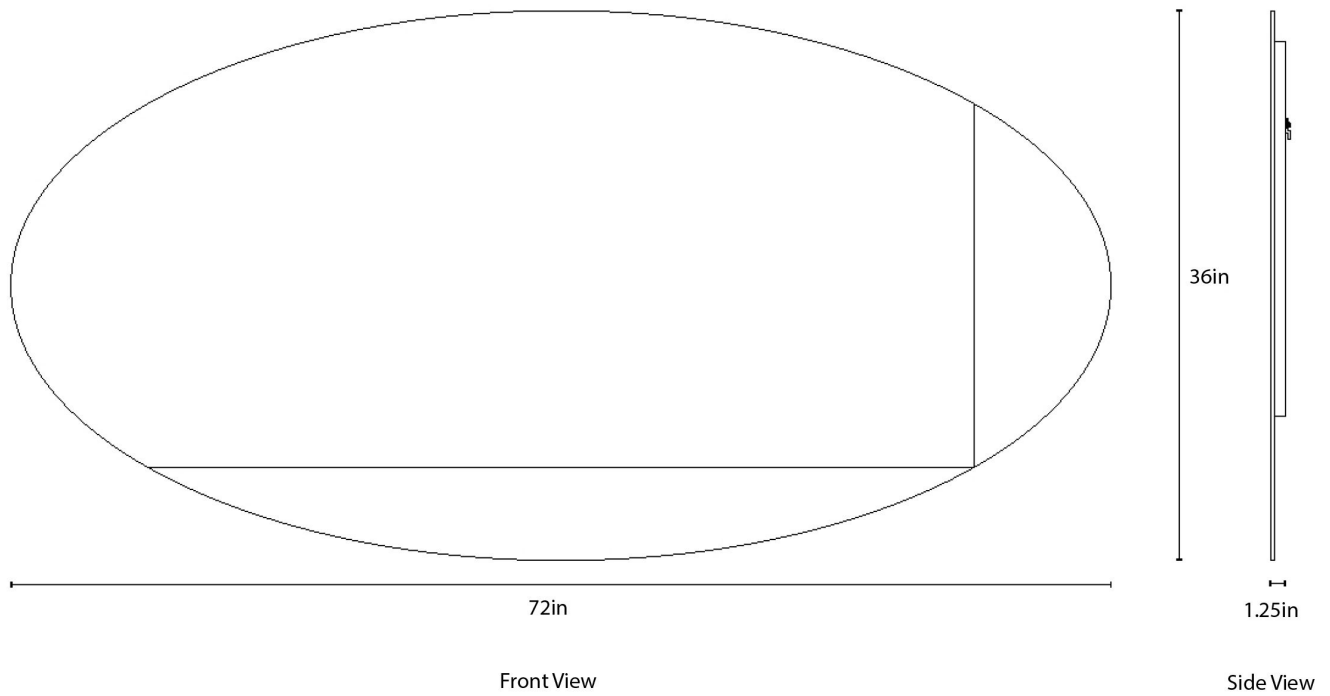

IDA MIRROR #2

BEN & AJA BLANC

IDA MIRROR #2

BEN & AJA BLANC

DESIGNER
Ben & Aja Blanc

ORIGIN
United States

PRODUCTION
Made to Order

WEIGHT
60 lbs.

MATERIALS
Mirrored Glass, Glass, and Brass.

DIMENSIONS
L 72" x W 1.25" x H 36"