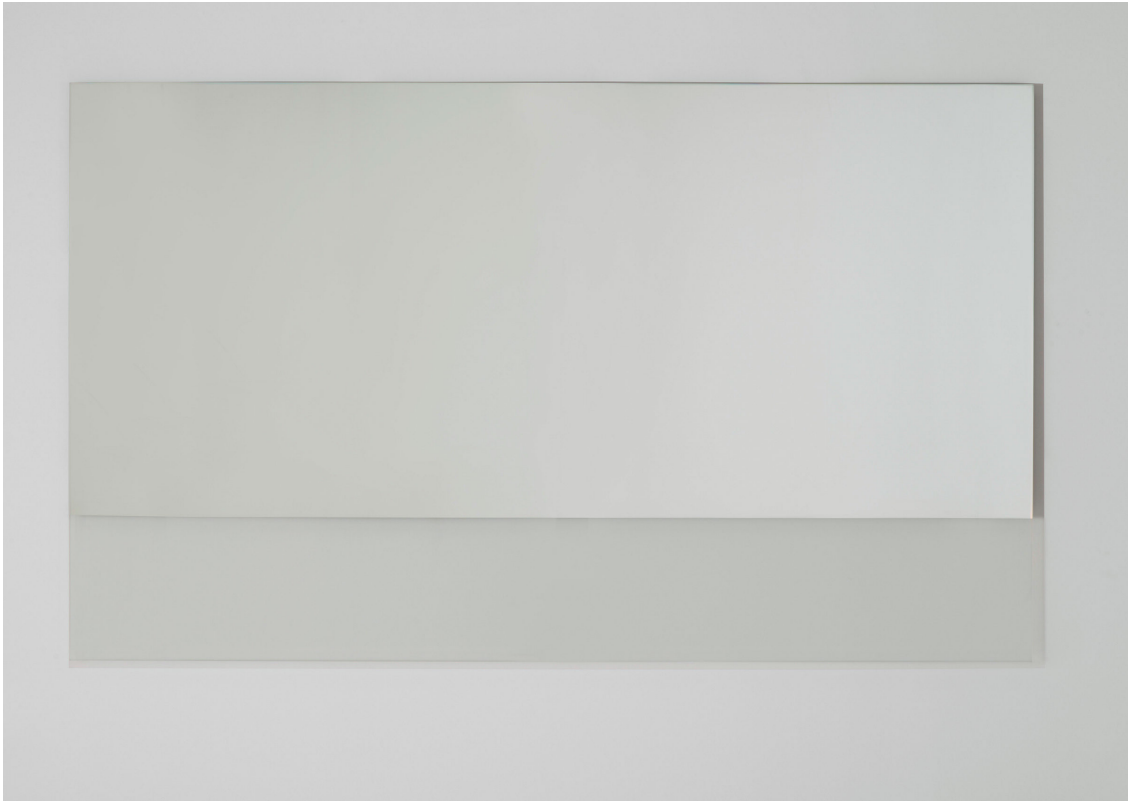

IDA MIRROR #1

BEN & AJA BLANC

IDA MIRROR #1

BEN & AJA BLANC

DESIGNER
Ben & Aja Blanc

ORIGIN
United States

PRODUCTION
Made to Order

WEIGHT
60 lbs

MATERIALS
Mirrored glass, glass, brass.

DIMENSIONS
W 60" x D 1.25" x H 36"