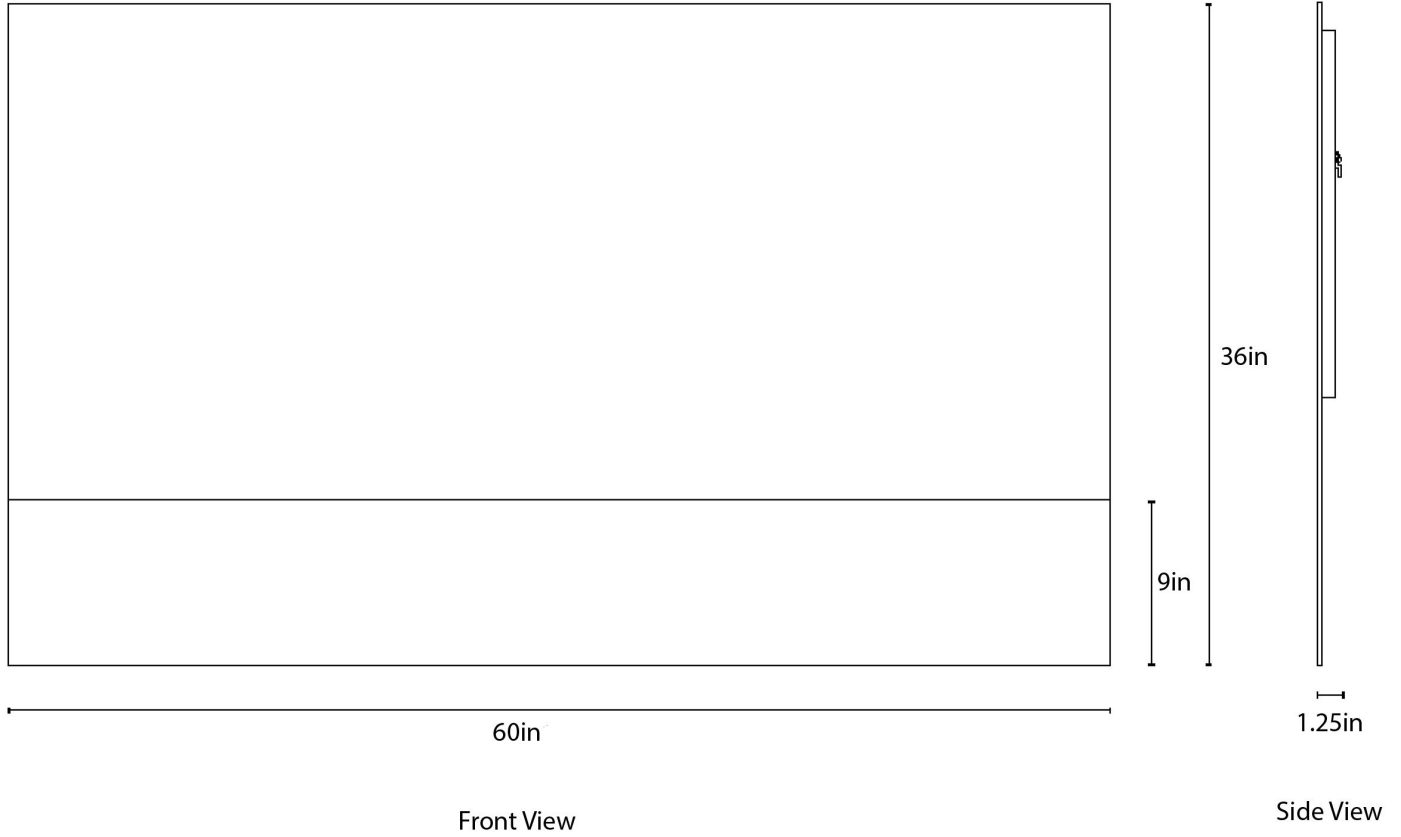

IDA MIRROR #1

BEN & AJA BLANC

IDA MIRROR #1

BEN & AJA BLANC

DESIGNER
Ben & Aja Blanc

ORIGIN
United States

PRODUCTION
Made to Order

WEIGHT
60 lbs

MATERIALS
Mirrored glass, glass, brass.

DIMENSIONS
W 60" x D 1.25" x H 36"