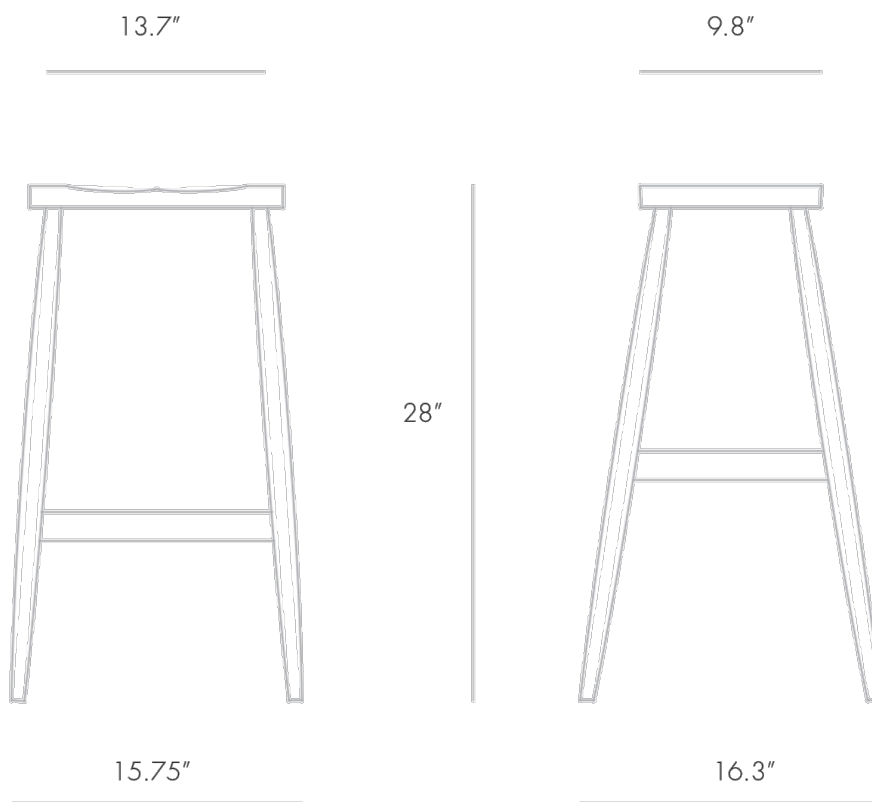

IMO BAR STOOL

PINCH

IMO BAR STOOL

PINCH

DESIGNER

Pinch

ORIGIN

United Kingdom

PRODUCTION

Made to Order

DATE

2010

MATERIALS

White oiled oak, black American walnut, or oak top with walnut legs.

DIMENSIONS

L 15.75" x W 16.5" x H 28"