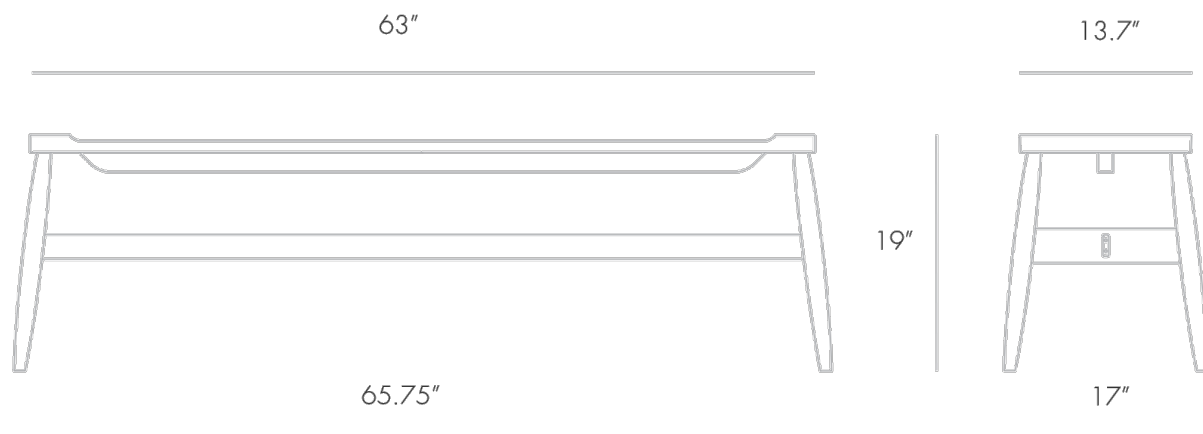

IMO BENCH – AMERICAN WALNUT

PINCH

DESIGNER

Pinch

ORIGIN

United Kingdom

PRODUCTION

Made to Order

DATE

2012

MATERIALS

European Oak with white oil finish or Black American walnut with clear oil finish.

DIMENSIONS

L 65.75" x W 17" x H 19"

Top: L 63" x W 13.75"