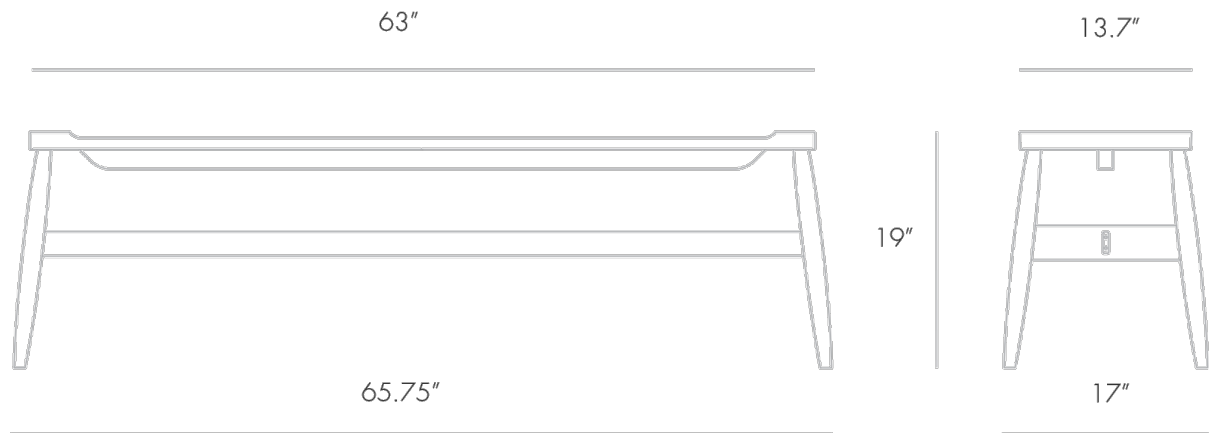

# IMO BENCH – WHITE OILED OAK

# IMO BENCH – WHITE OILED OAK

ORIGIN  
United Kingdom

PRODUCTION  
Made to Order

DATE  
2012

DISCLAIMER  
Please be aware that damages or imperfections may exist and no warranties are either expressed or implied through this listing due to the nature or condition of those imperfections. The Future Perfect has made every effort to capture and document these flaws accurately. Aspects of the piece's condition may be outside of our knowledge and can include, but may not be limited to, dents, dings, scratches, chips, irregular finishes, stains, tears, etc. Buyers are responsible for arranging for freight from the location of the item to their final destination.

MATERIALS  
European Oak with white oil finish or Black American walnut with clear oil finish.

DIMENSIONS  
L 65.75" x W 17" x H 19"  
Top: L 63" x W 13.75"