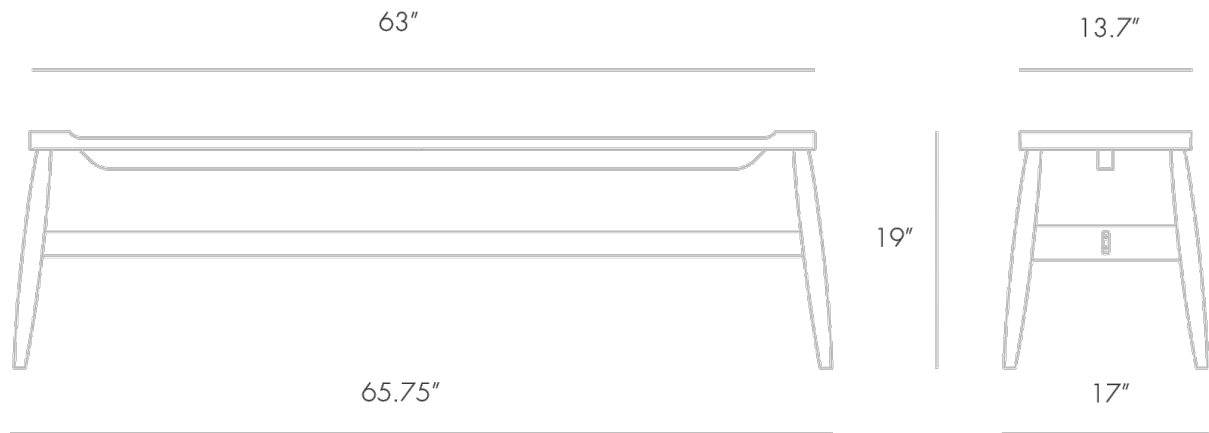

IMO BENCH
PINCH

IMO BENCH

PINCH

DESIGNER
Pinch

ORIGIN
United Kingdom

PRODUCTION
Made to Order

DATE
2012

MATERIALS
European Oak with white oil finish or Black American walnut with clear oil finish.

DIMENSIONS
L 65.75" x W 17" x H 19"
Top: L 63" x W 13.75"