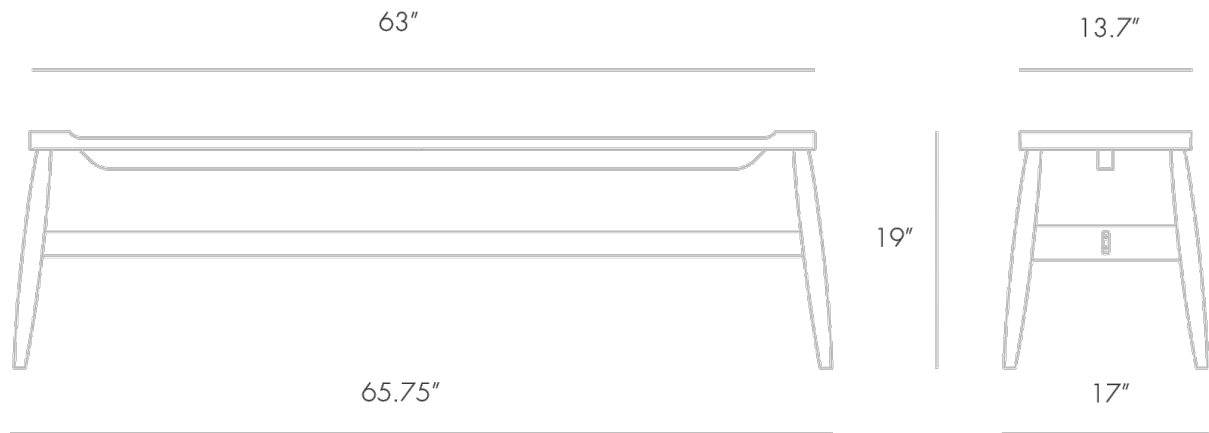

IMO BENCH
PINCH

IMO BENCH

PINCH

DESIGNER
Pinch

ORIGIN
United Kingdom

PRODUCTION
Made to Order

DATE
2012

MATERIALS
Black American walnut, white oiled oak or walnut base and oak top.

DIMENSIONS
L 65.75" x W 17" x H 19"
Top: L 63" x W 13.75"