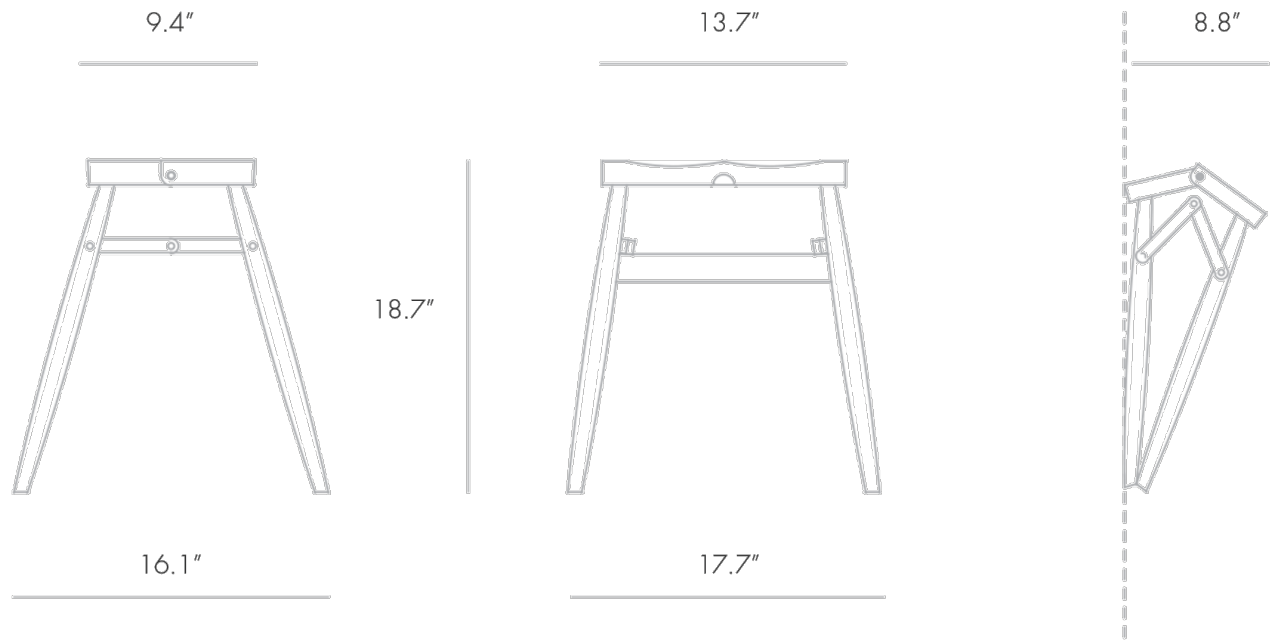

IMO FOLDING STOOL

PINCH

IMO FOLDING STOOL

PINCH

DESIGNER
Pinch

ORIGIN
United Kingdom

PRODUCTION
Made to Order

DATE
2008

MATERIALS
Black American walnut base and oak top, black stained ash or white oiled oak.

DIMENSIONS
Open: L 17.75" x W 16" x H 19"
Folded: L 17.75" x W 9" x H 21"