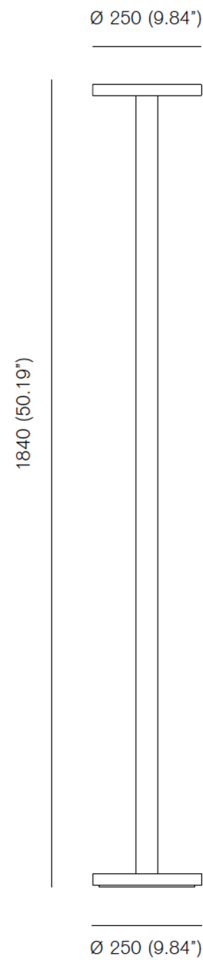

IN BETWEEN

MICHAEL ANASTASSIADES

IN BETWEEN

MICHAEL ANASTASSIADES

DESIGNER

Michael Anastassiades

ORIGIN

United Kingdom

MATERIALS

Polished aluminium and clear glass. Black braided flex, inline switch.

DIMENSIONS

Dia 9.84" x H 50.19"

CARE

Before cleaning, lighting fixtures must be turned off and unplugged from mains electricity. Whilst cleaning them please be extremely careful and use the white cotton gloves provided in the product box.