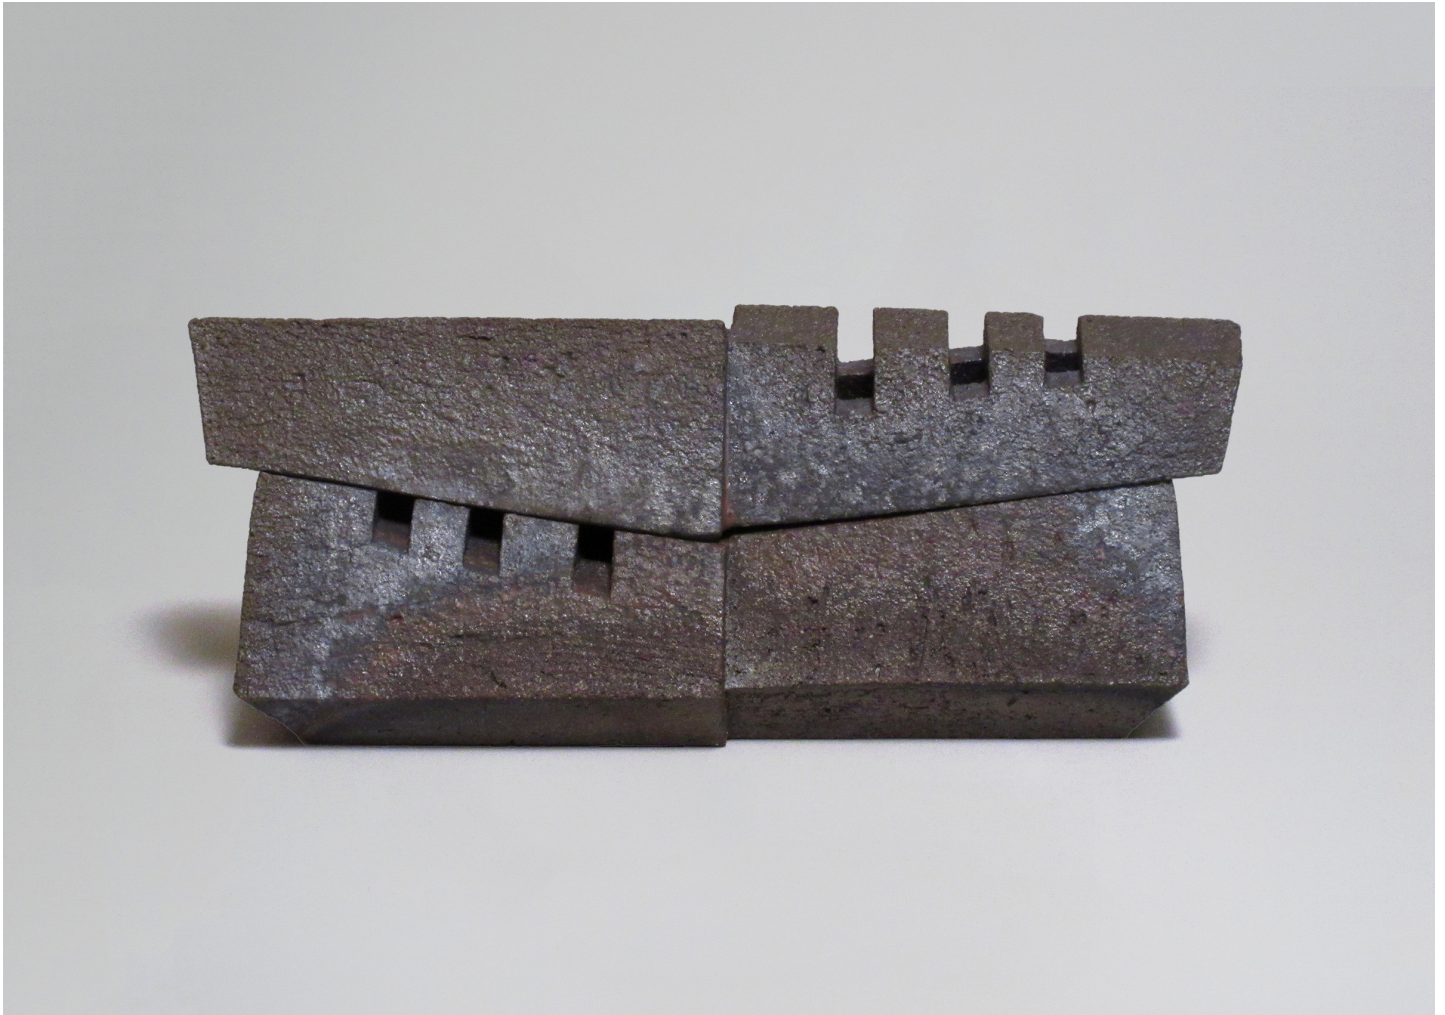

INCENSE BURNER 91

JONATHAN CROSS

DESIGNER
Jonathan Cross

ORIGIN
United States

PRODUCTION
One of a Kind

DATE
2018

MATERIALS
Black stoneware, wood fired.

DIMENSIONS
W 14" x L 5" x H 5.5"