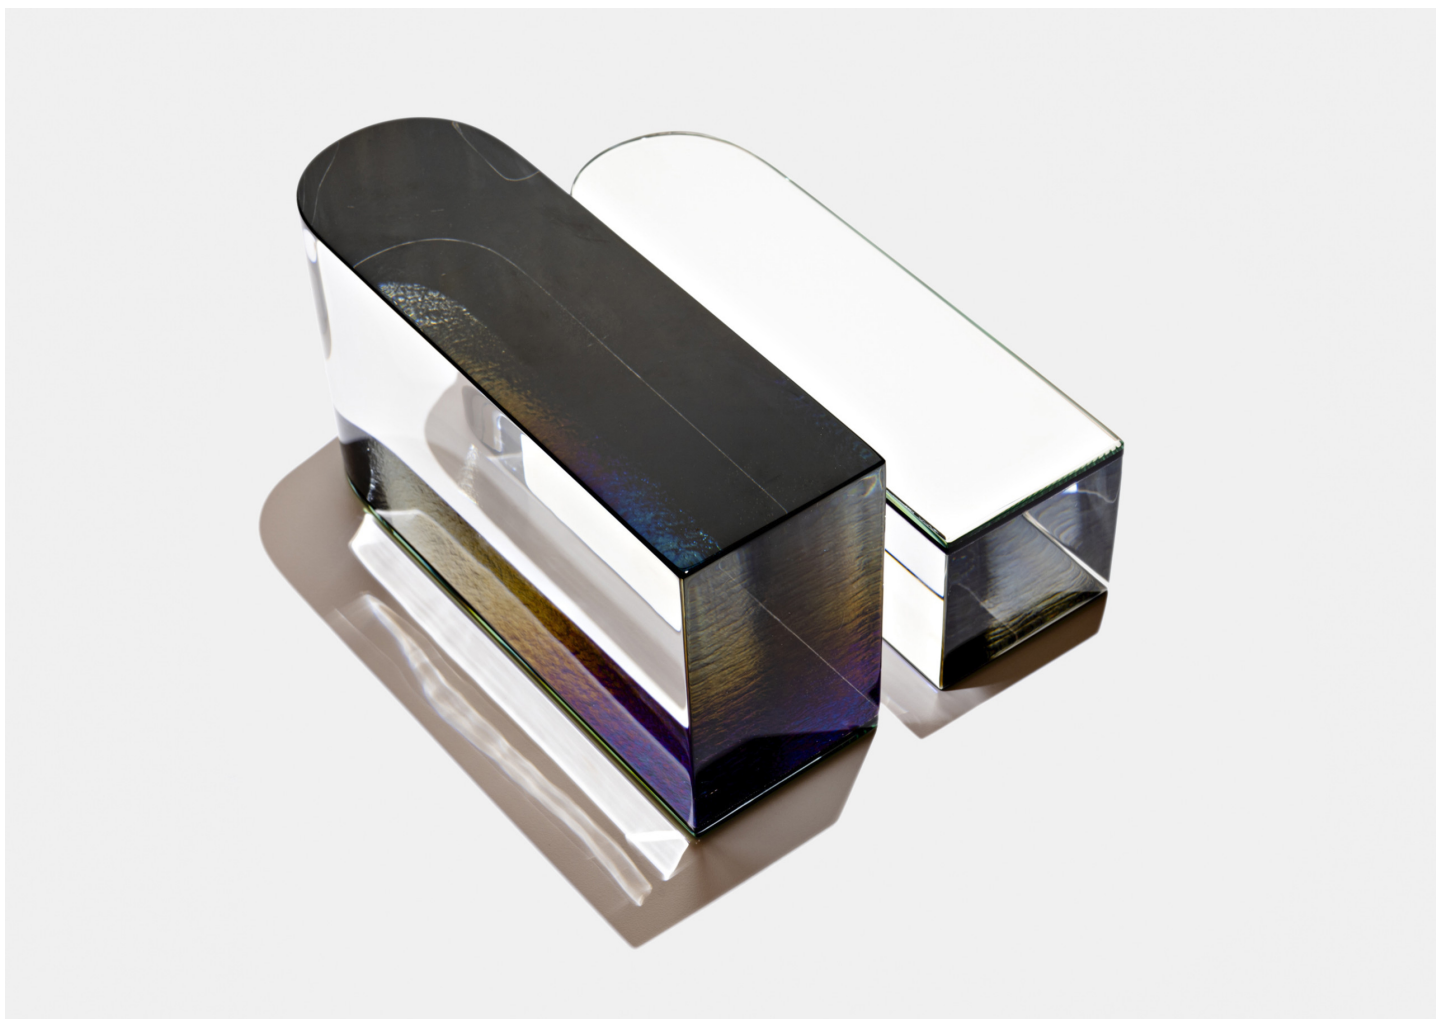

# INTERVAL

JOHN HOGAN

DESIGNER  
John Hogan

ORIGIN  
United States

PRODUCTION  
One of a Kind

DATE  
2020

WEIGHT  
40 lbs

MATERIALS  
Hot sculpted and cold cut glass sculpture.

DIMENSIONS  
L 20" x W 20" x H 20"