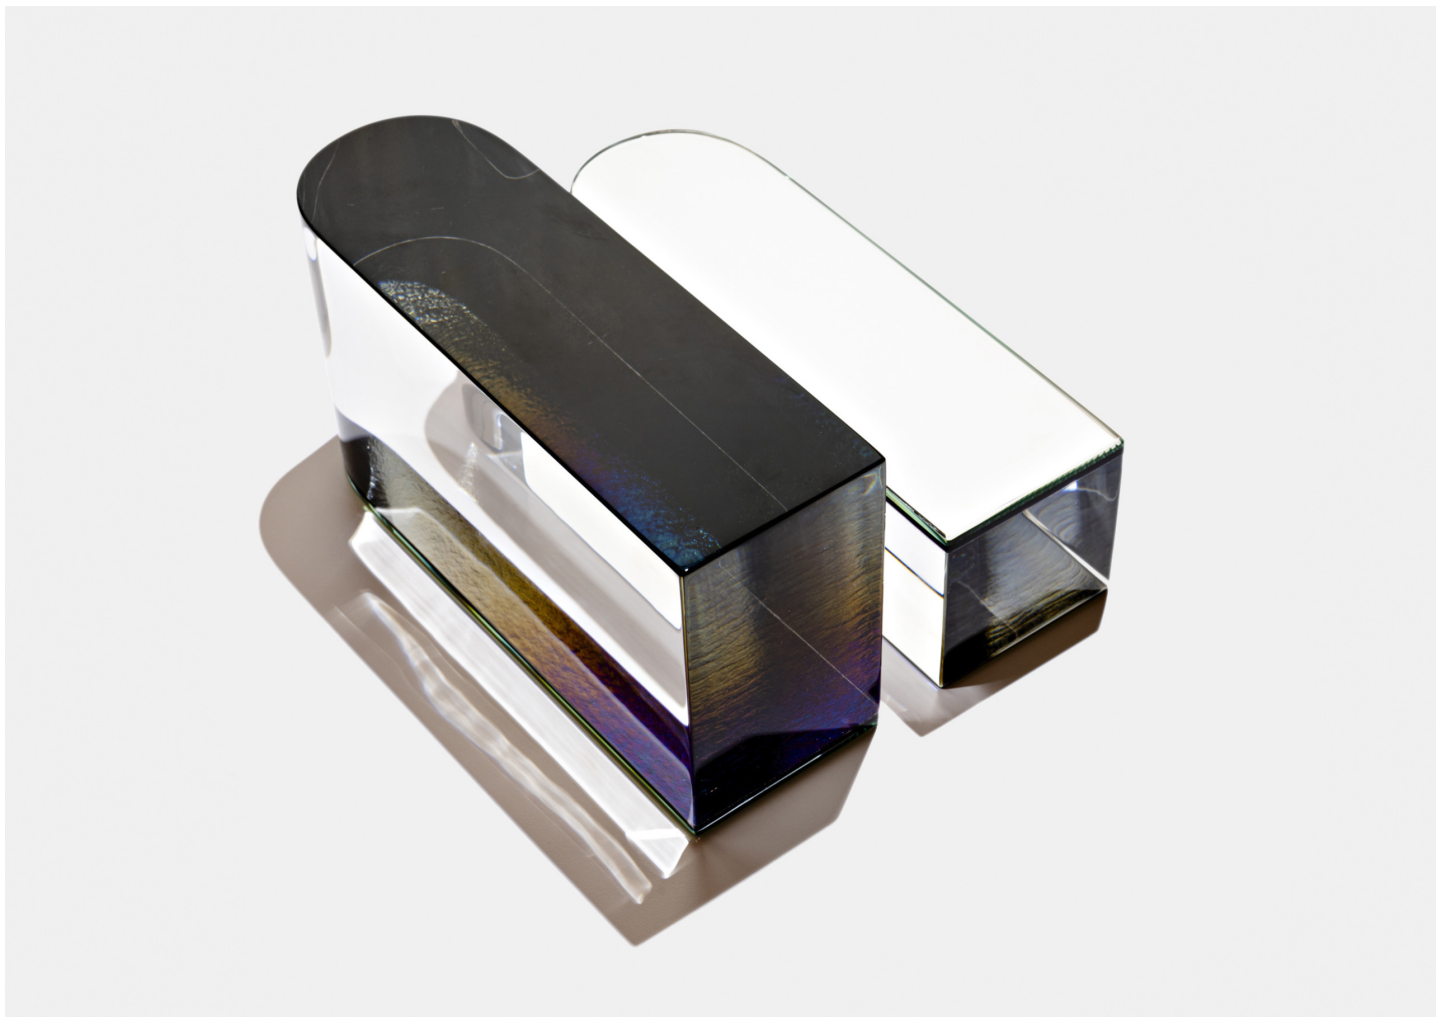

# INTERVAL

JOHN HOGAN

DESIGNER  
John Hogan

ORIGIN  
United States

PRODUCTION  
One of a Kind

DATE  
2020

WEIGHT  
40 lbs

MATERIALS  
Hot Sculpted & Cold Worked Glass.

DIMENSIONS  
L 20" x W 20" x H 20"