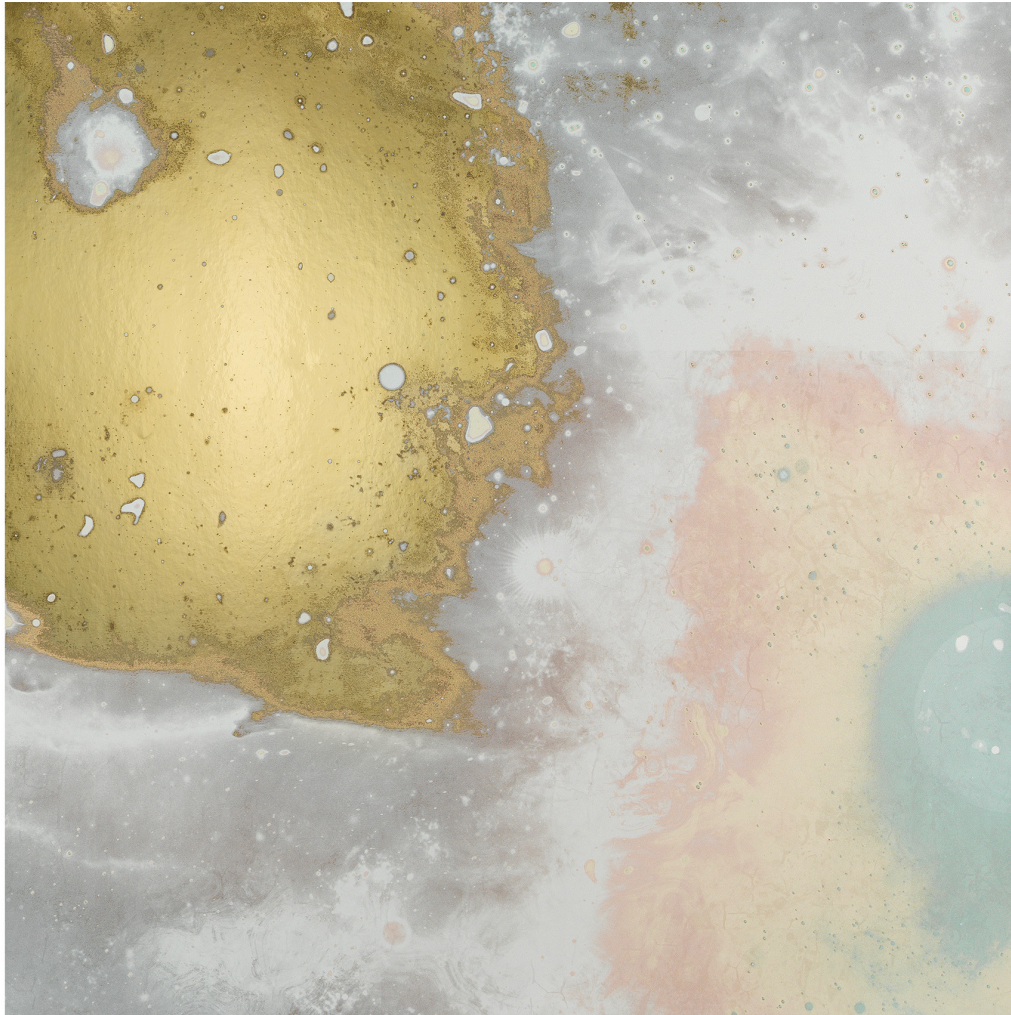

INVERTED SPACES — ORION

CALICO WALLPAPER

MANUFACTURER

Calico Wallpaper

ORIGIN

United States

PRODUCTION

Made to Order

WEIGHT

20 oz per linear yd.

DISCLAIMER

Calico Wallpaper creates custom and non-repeating wall art that is specified to fit your project dimensions and appears seamless when installed.

MATERIALS

Highly reflective surface in silver. Polyester/vinyl face with non-woven backing. Class A fire-rating, ASTM E84.