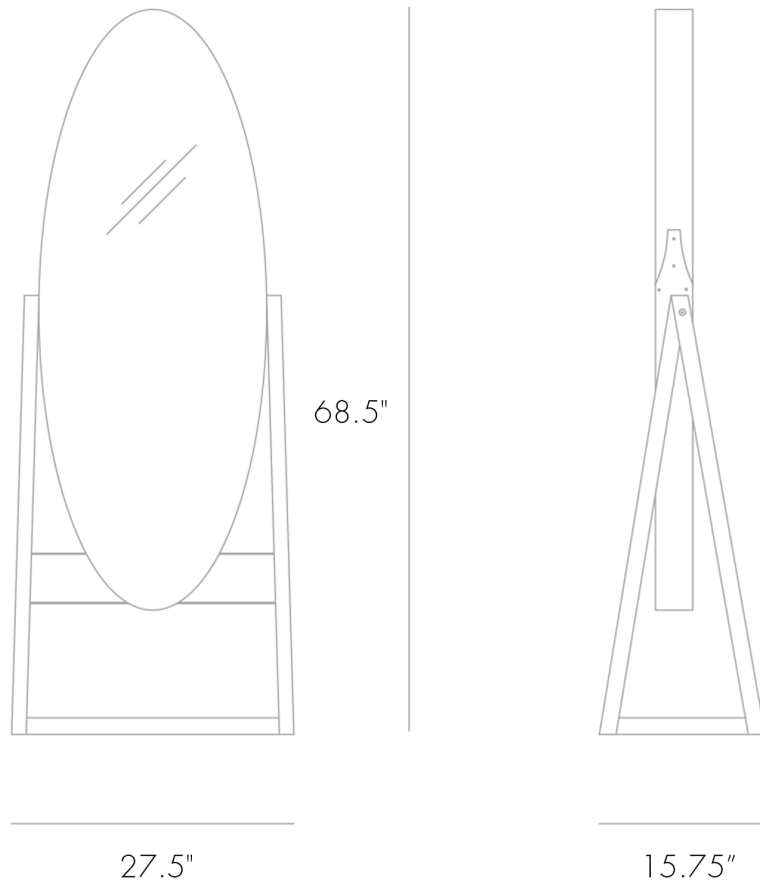

# IONA CHEVAL MIRROR

PINCH

# IONA CHEVAL MIRROR

PINCH

DESIGNER  
Pinch

ORIGIN  
United Kingdom

PRODUCTION  
Made to Order

DATE  
2016

MATERIALS  
Mirrored glass with frame in solid European oak with white oil finish or black American walnut with lacquer finish.

DIMENSIONS  
L 22.4" x W 15.75" x H 68.5"