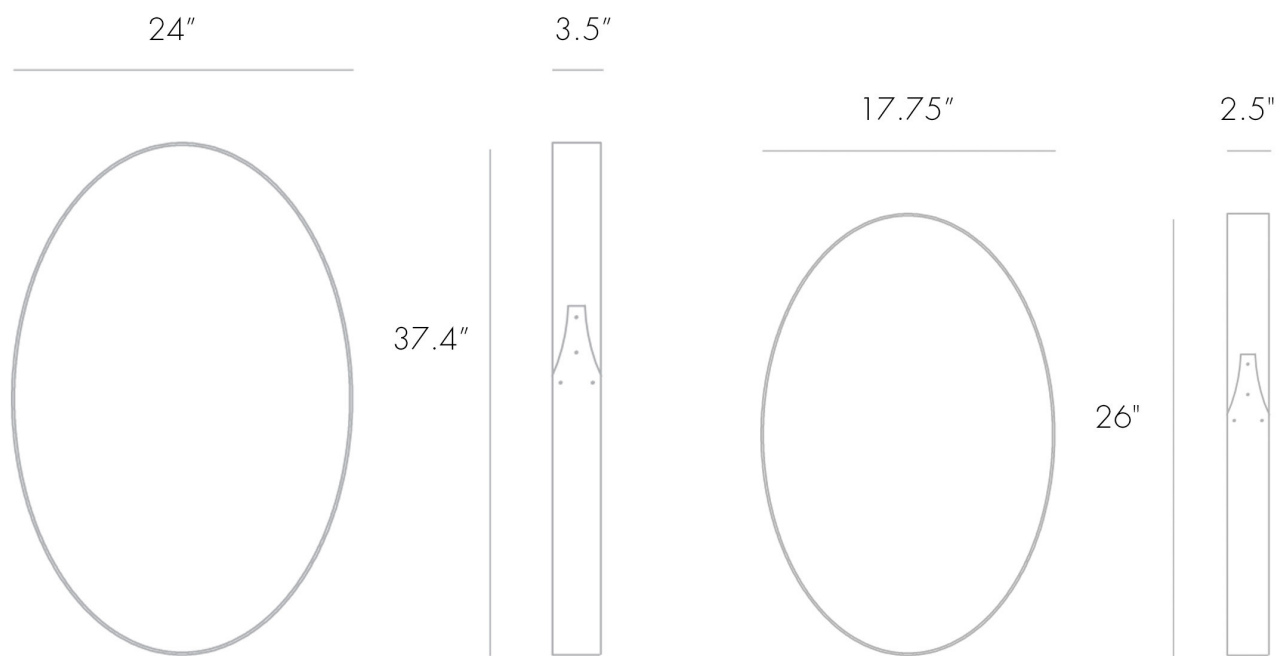

IONA GRAND MIRROR — BLACK AMERICAN WALNUT

PINCH

IONA GRAND MIRROR – BLACK AMERICAN WALNUT

PINCH

DESIGNER

Pinch

ORIGIN

United Kingdom

PRODUCTION

Made to Order

DATE

2013

MATERIALS

Mirrored glass with frame in solid European oak with white oil finish or black American walnut with lacquer finish.

DIMENSIONS

W 47.2" D 4.7" H 70.8"