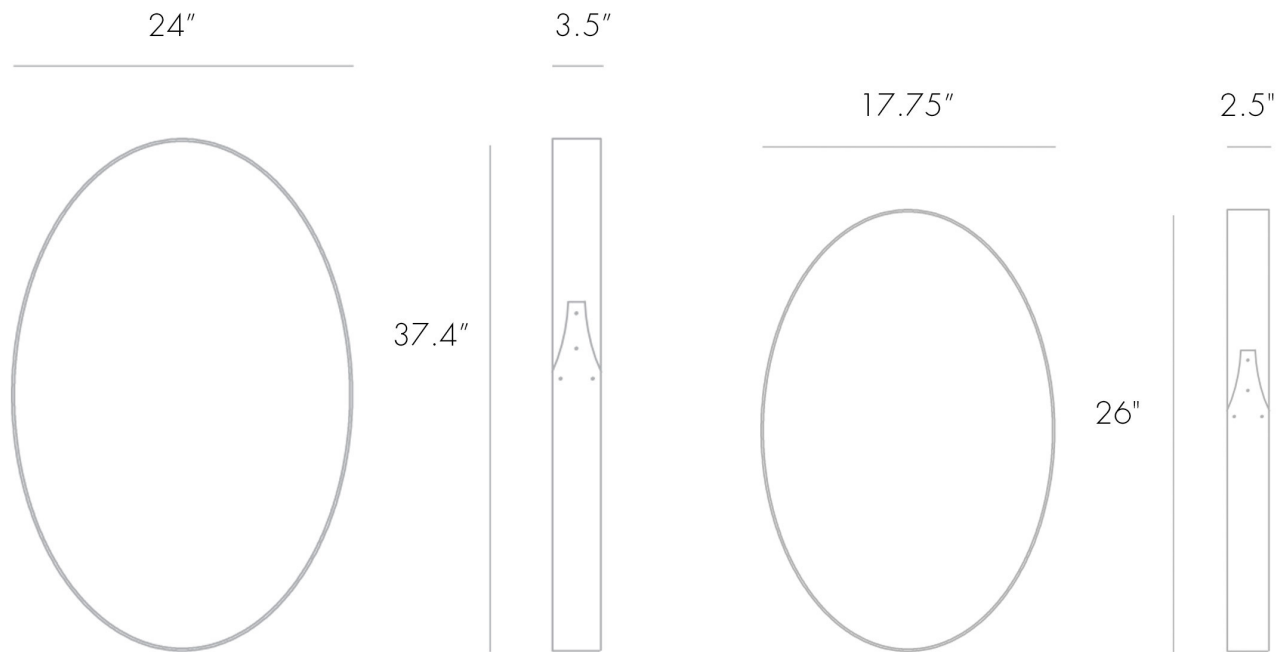

# IONA GRAND MIRROR

PINCH

# IONA GRAND MIRROR

PINCH

DESIGNER  
Pinch

ORIGIN  
United Kingdom

PRODUCTION  
Made to Order

DATE  
2013

MATERIALS  
Mirrored glass with frame in solid European oak with white oil finish or black American walnut with lacquer finish.

DIMENSIONS  
W 47.2" D 4.7" H 70.8"