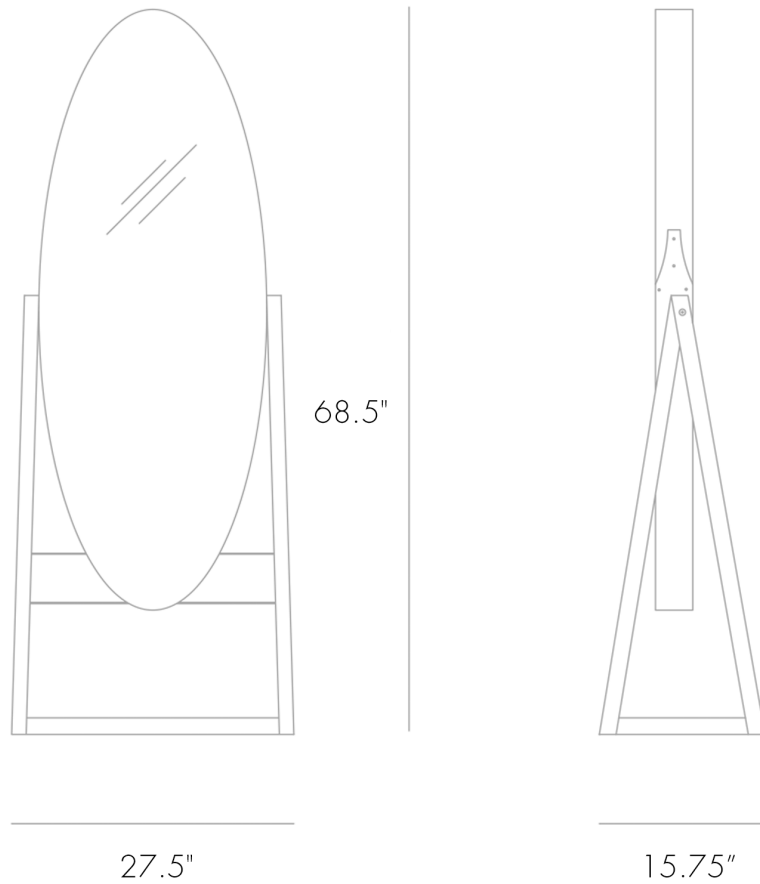

IONA TALL CHEVAL MIRROR- WHITE OILED OAK

IONA TALL CHEVAL MIRROR- WHITE OILED OAK

ORIGIN
United Kingdom

PRODUCTION
Made to Order

DATE
2016

DISCLAIMER
Please be aware that damages or imperfections may exist and no warranties are either expressed or implied through this listing due to the nature or condition of those imperfections. The Future Perfect has made every effort to capture and document these flaws accurately. Aspects of the piece's condition may be outside of our knowledge and can include, but may not be limited to, dents, dings, scratches, chips, irregular finishes, stains, tears, etc. Buyers are responsible for arranging for freight from the location of the item to their final destination.

MATERIALS
Mirrored glass with frame in solid European oak with white oil finish.

DIMENSIONS
W 27.5" x D 15.75" x H 68.5"