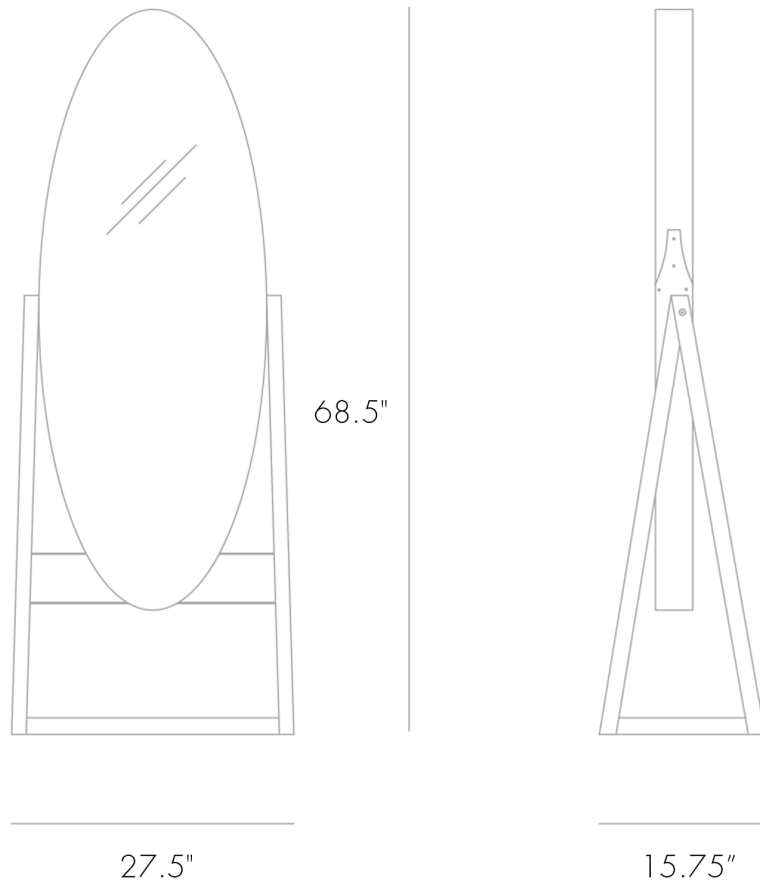

# IONA TALL CHEVAL MIRROR

PINCH

# IONA TALL CHEVAL MIRROR

PINCH

DESIGNER  
Pinch

ORIGIN  
United Kingdom

PRODUCTION  
Made to Order

DATE  
2016

MATERIALS  
Mirrored glass with frame in solid European oak with white oil finish or black American walnut with lacquer finish.

DIMENSIONS  
W 27.5" x D 15.75" x H 68.5"