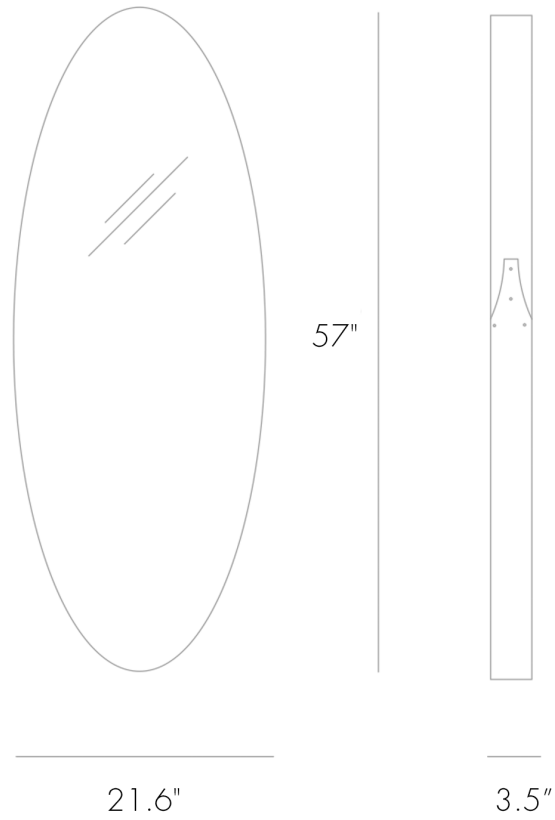

# IONA TALL WALL MIRROR

PINCH

# IONA TALL WALL MIRROR

PINCH

DESIGNER

Pinch

ORIGIN

United Kingdom

PRODUCTION

Made to Order

DATE

2016

MATERIALS

Black American walnut, brass and mirror.

DIMENSIONS

W 21.6" x D 3.5" x H 57"