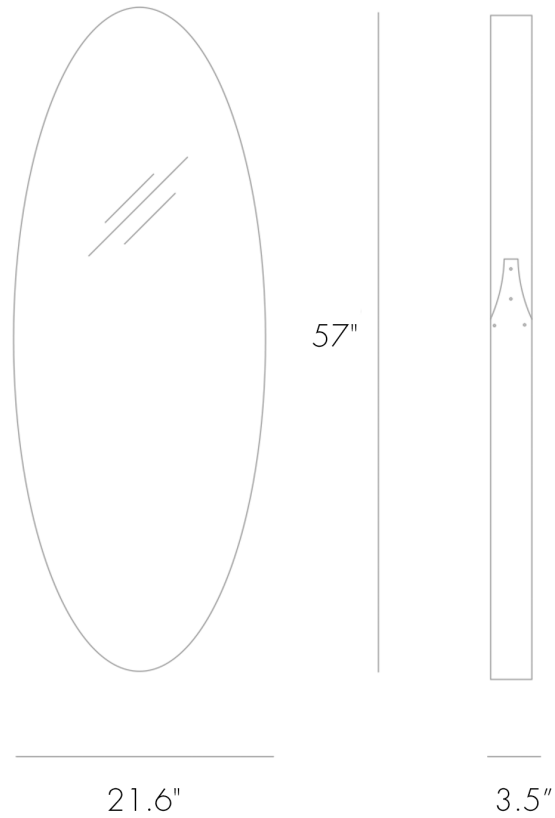

# IONA TALL WALL MIRROR

PINCH

# IONA TALL WALL MIRROR

PINCH

DESIGNER

Pinch

ORIGIN

United Kingdom

PRODUCTION

Made to Order

DATE

2016

MATERIALS

Mirrored glass with frame in solid European oak with clear oil finish or black American walnut with lacquer finish.

DIMENSIONS

W 21.6" x D 3.5" x H 57"