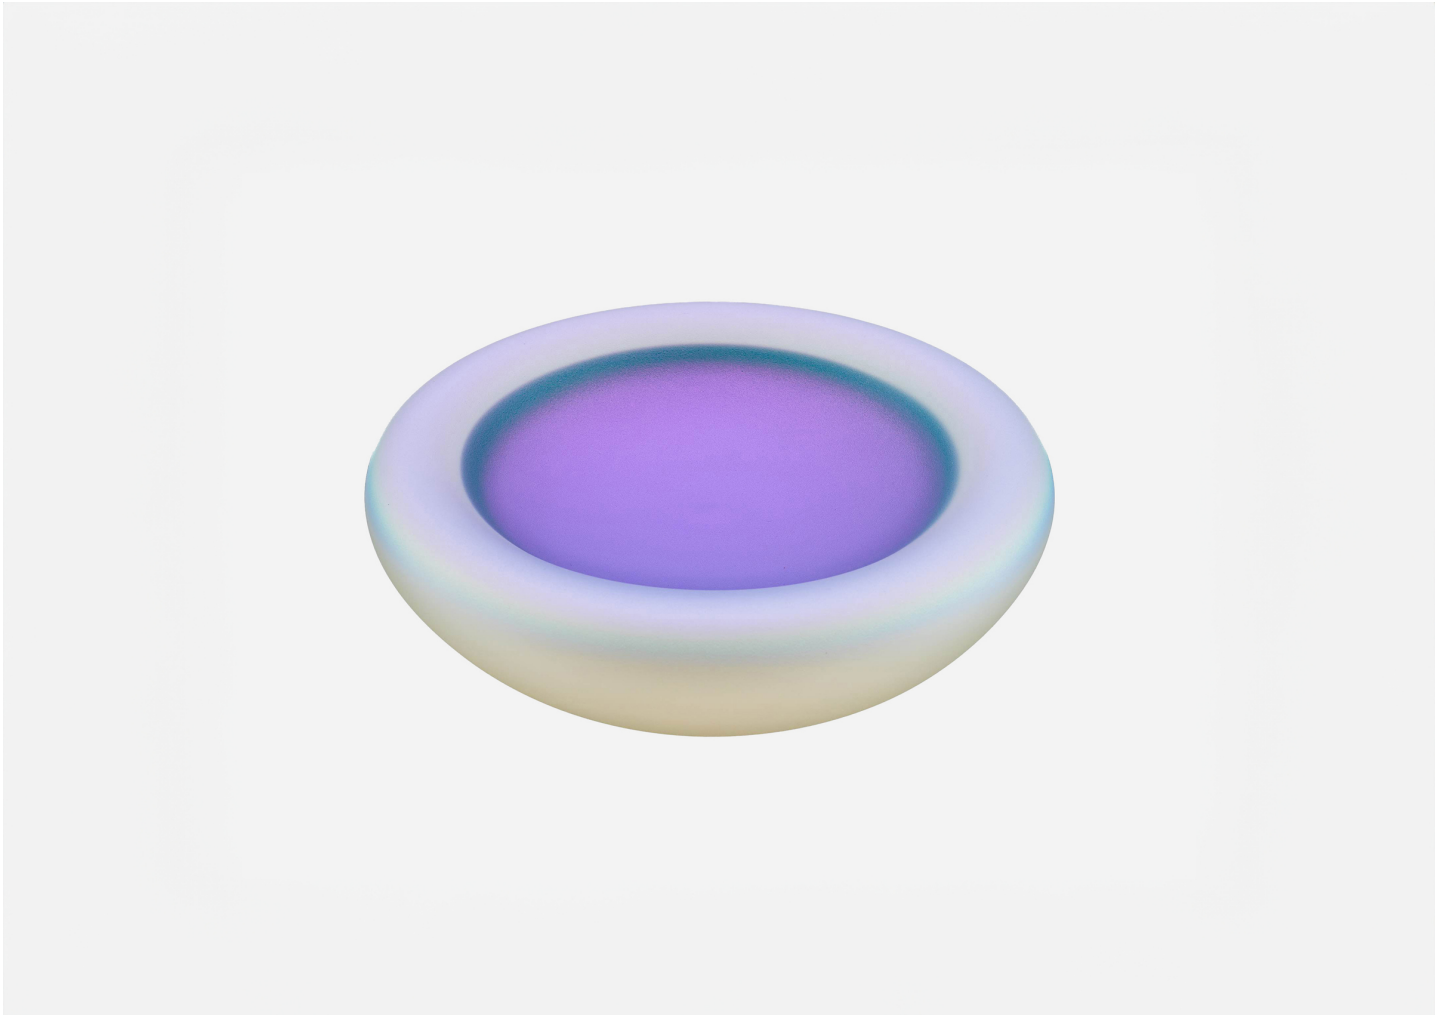

IRIDESCENT INCALMO ENTITY 2315

KATHERINE GRAY

DESIGNER
Katherine Gray

ORIGIN
United States

PRODUCTION
One of a Kind

DATE
2023

MATERIALS
Iridescent finish on clear sand blasted and etched hand blown glass.

DIMENSIONS
Dia. 11.5" x H 4"