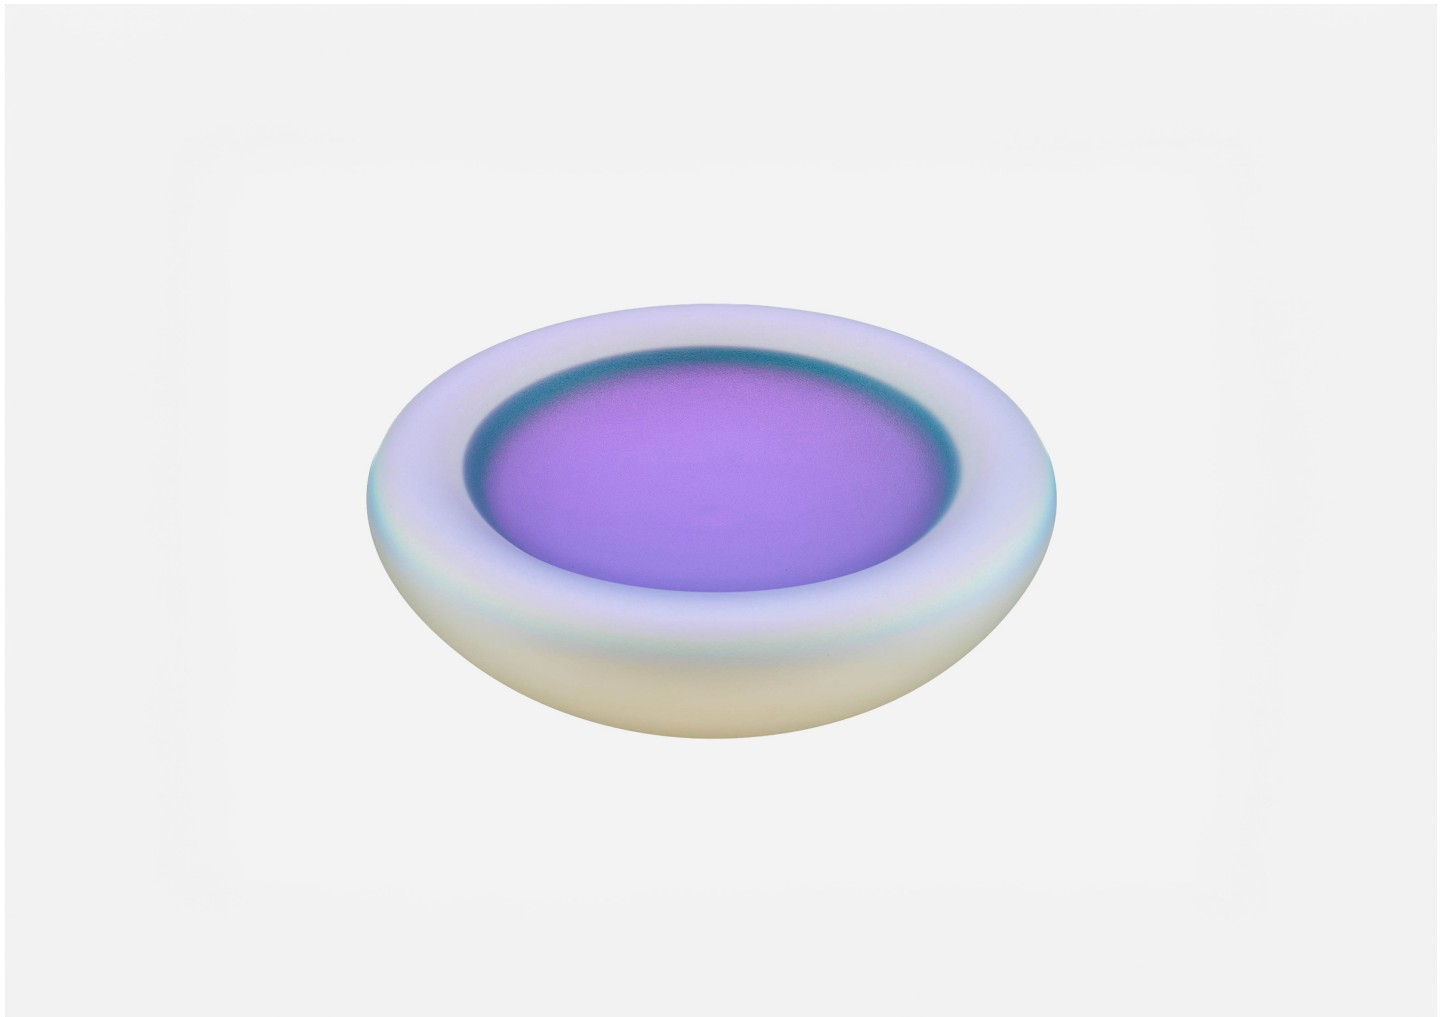

IRIDESCENT INCALMO ENTITY 2315

KATHERINE GRAY

DESIGNER
Katherine Gray

ORIGIN
United States

PRODUCTION
One of a Kind

DATE
2023

MATERIALS
Iridescent finish on clear sand blasted and etched hand blown glass.

DIMENSIONS
Dia. 11.5" x H 4"