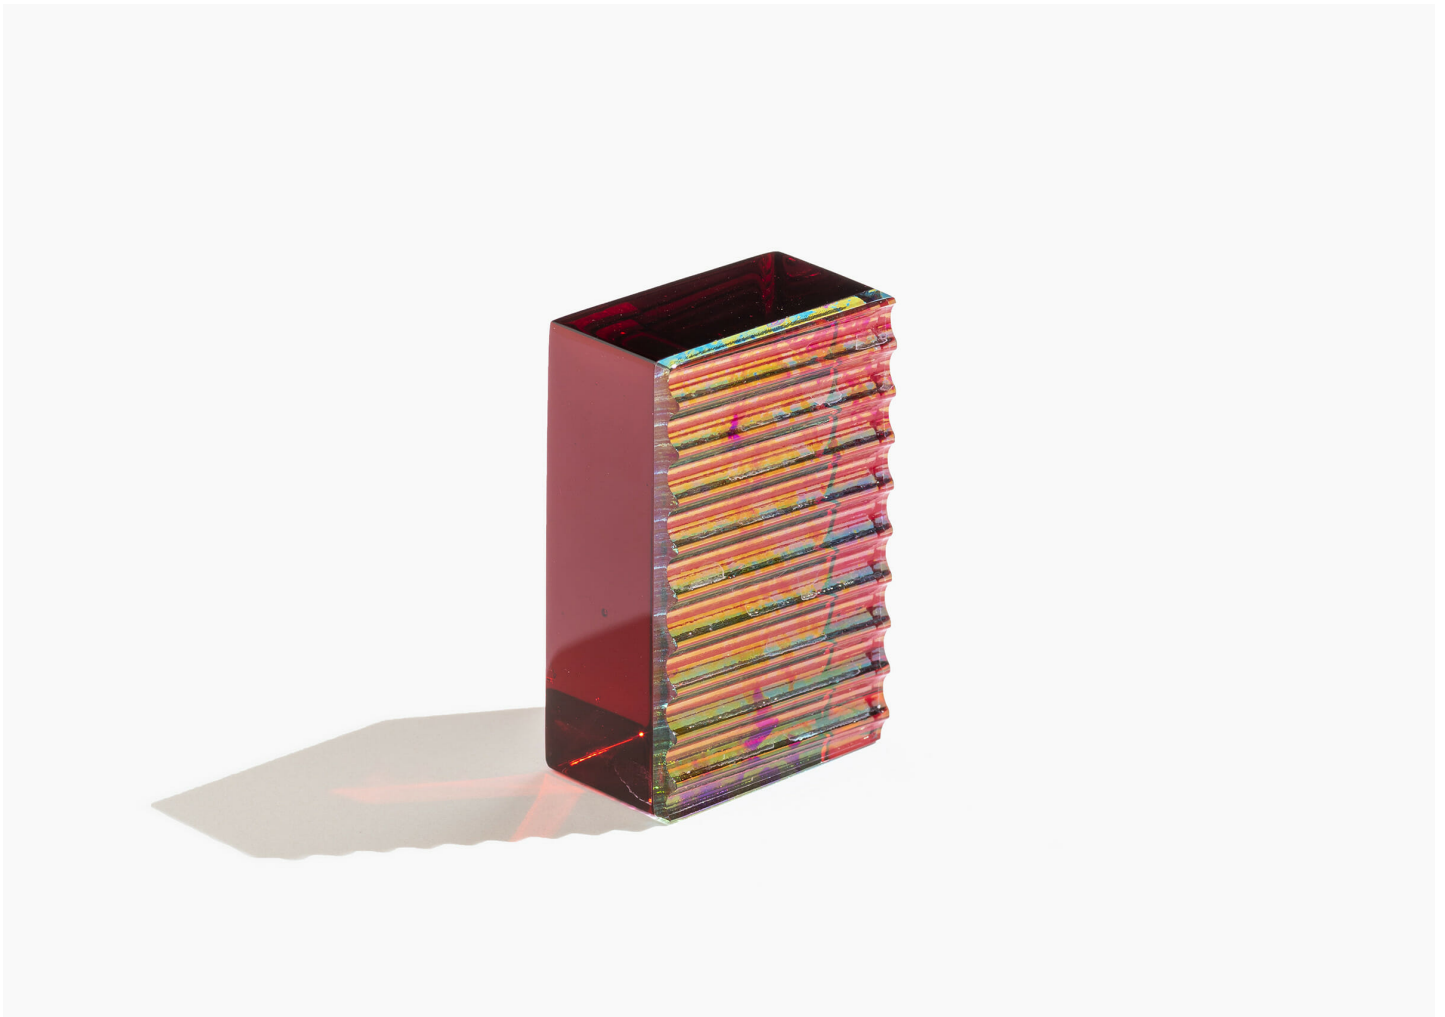

JH001
JOHN HOGAN

DESIGNER
John Hogan

ORIGIN
United States

PRODUCTION
One of a Kind

DATE
2019

MATERIALS
Glass

DIMENSIONS
L 1.5" x W 1.5" x H 2.5"