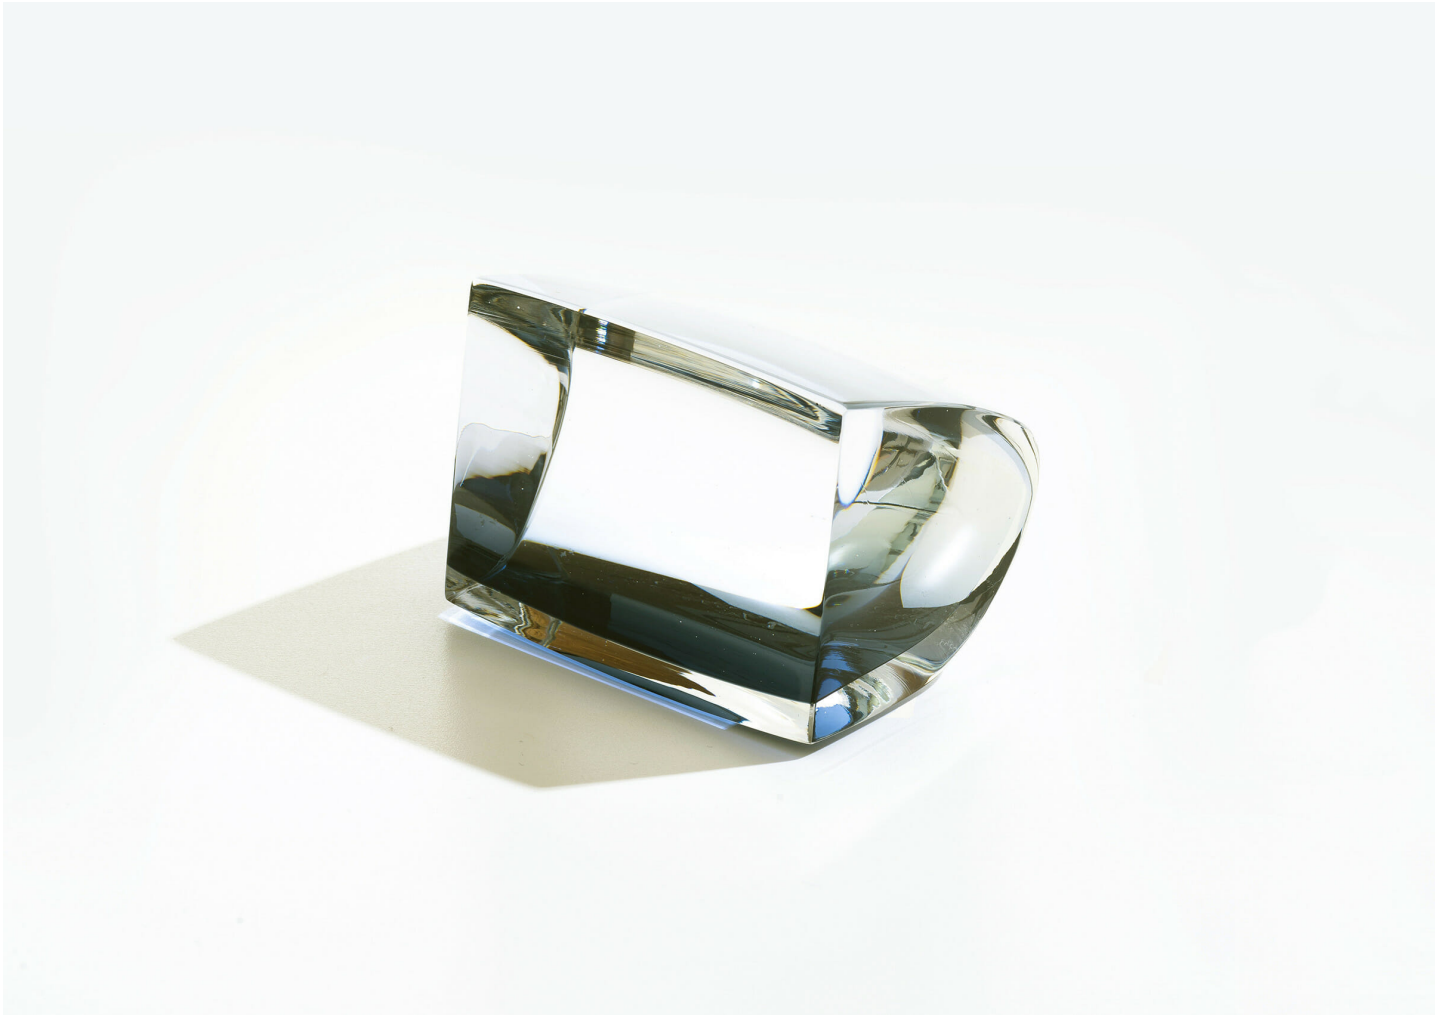

JH005
JOHN HOGAN

DESIGNER
John Hogan

ORIGIN
United States

PRODUCTION
One of a Kind

DATE
2019

MATERIALS
Glass

DIMENSIONS
L 3.5" x W 2.5" x 3.5"