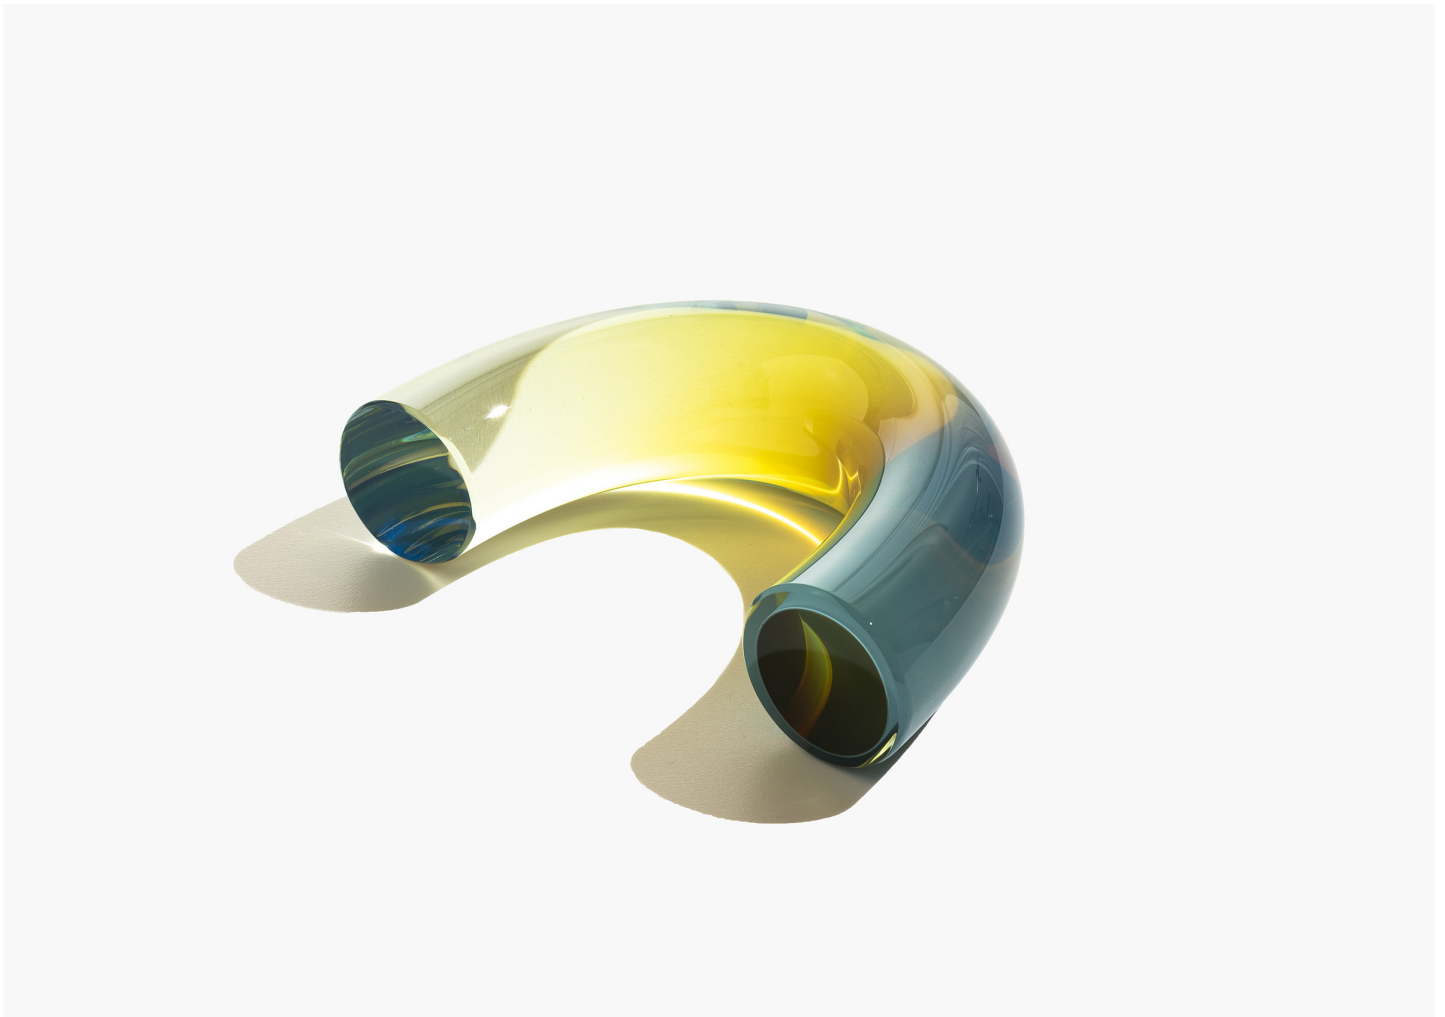

JH006
JOHN HOGAN

DESIGNER
John Hogan

ORIGIN
United States

PRODUCTION
One of a Kind

DATE
2019

MATERIALS
Glass

DIMENSIONS
L 5" x W 1.5" x H 3.5"