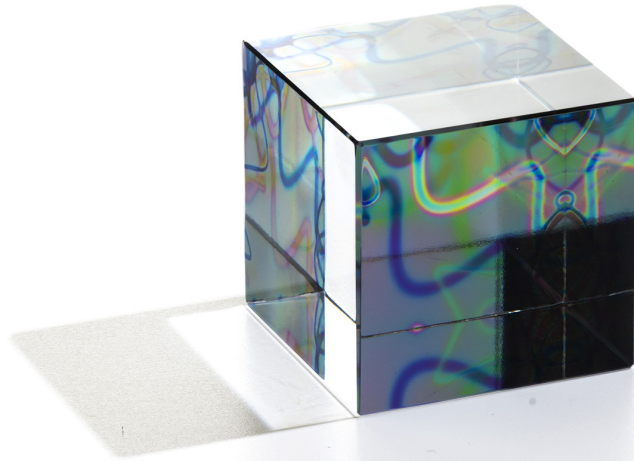

JH014
JOHN HOGAN

DESIGNER
John Hogan

ORIGIN
United States

PRODUCTION
One of a Kind

DATE
2019

MATERIALS
Glass

DIMENSIONS
~ L 1.5" x W 1.5" x H 1.5"