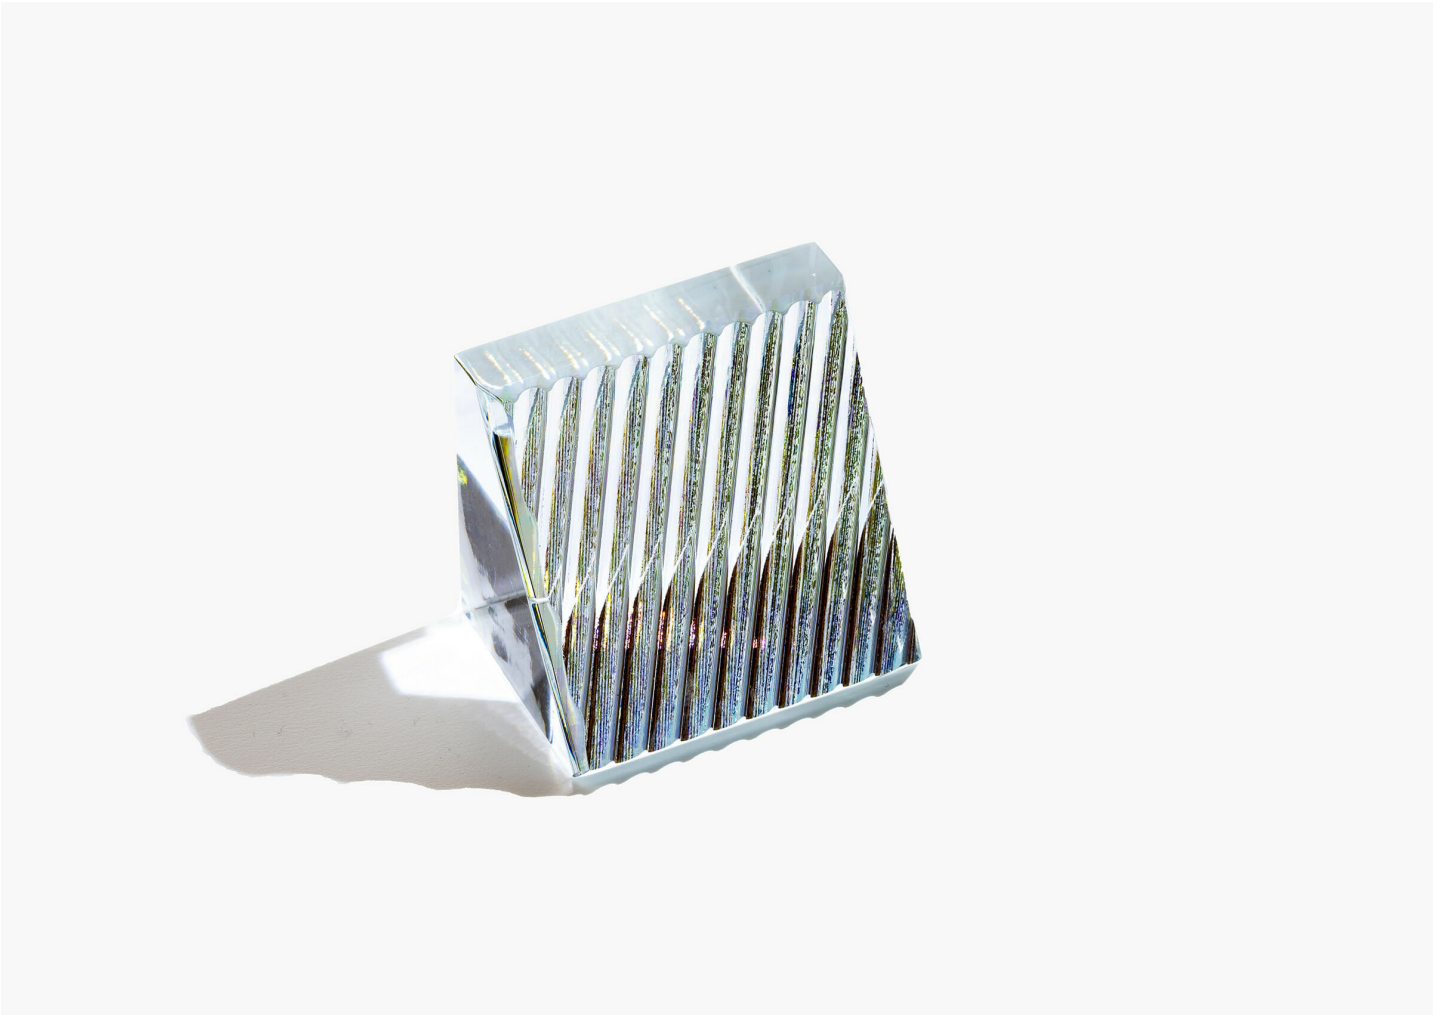

JH021
JOHN HOGAN

DESIGNER
John Hogan

ORIGIN
United States

PRODUCTION
One of a Kind

DATE
2019

MATERIALS
Glass

DIMENSIONS
~ L 3" x W 2" x H 2.5"