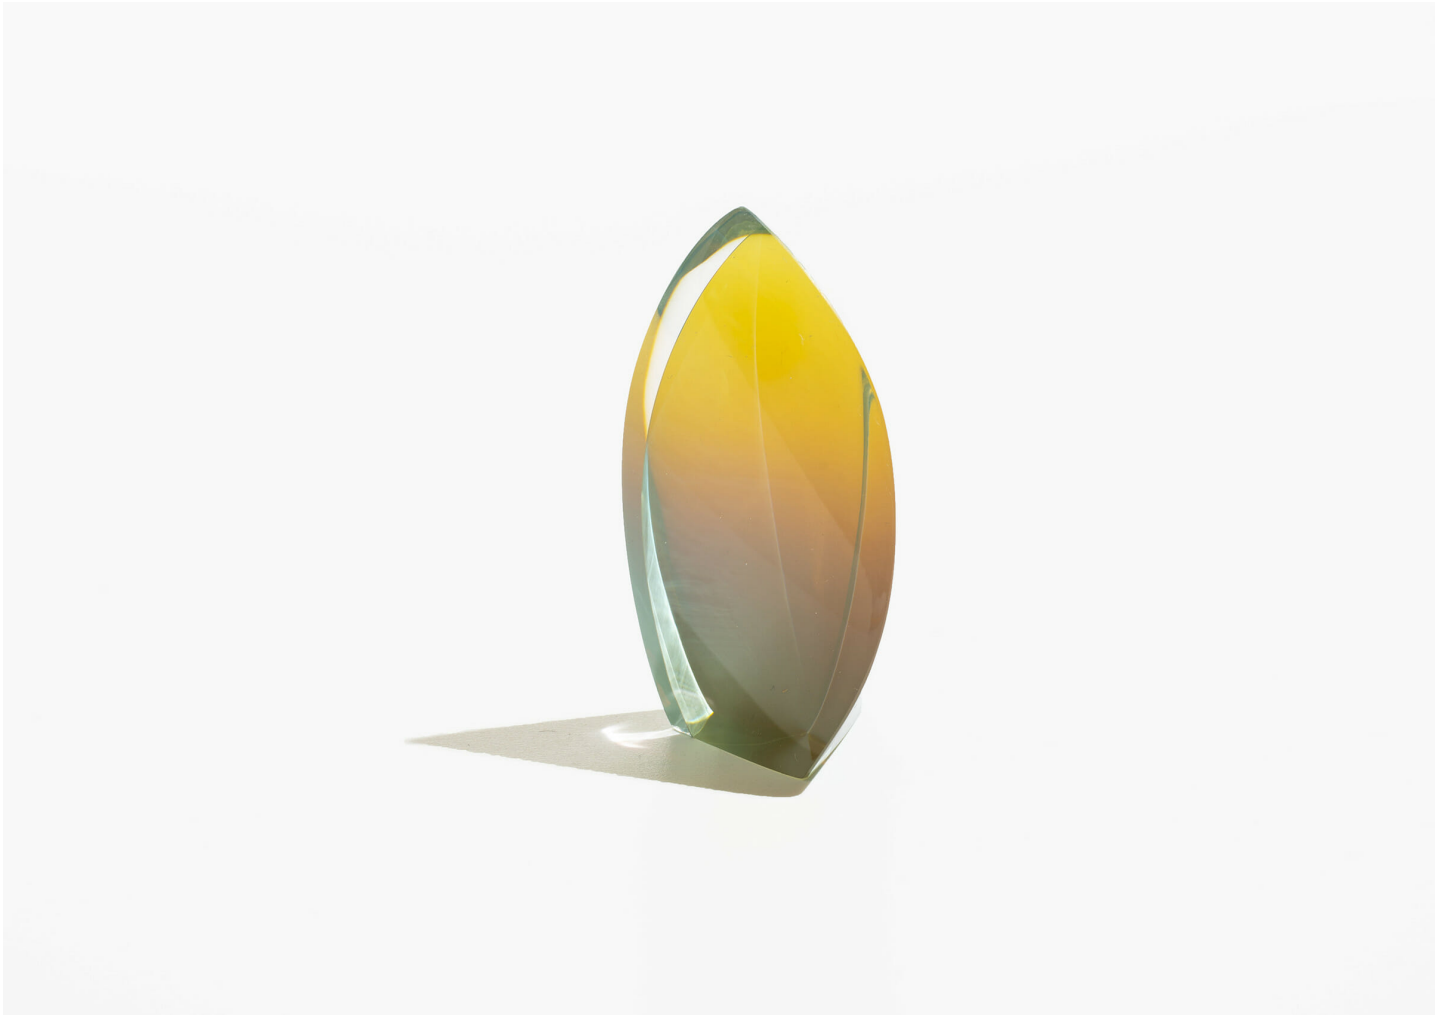

JH032
JOHN HOGAN

DESIGNER
John Hogan

ORIGIN
United States

PRODUCTION
One of a Kind

DATE
2019

MATERIALS
Glass

DIMENSIONS
~ L 1.5" x W 1.5" x H 3"