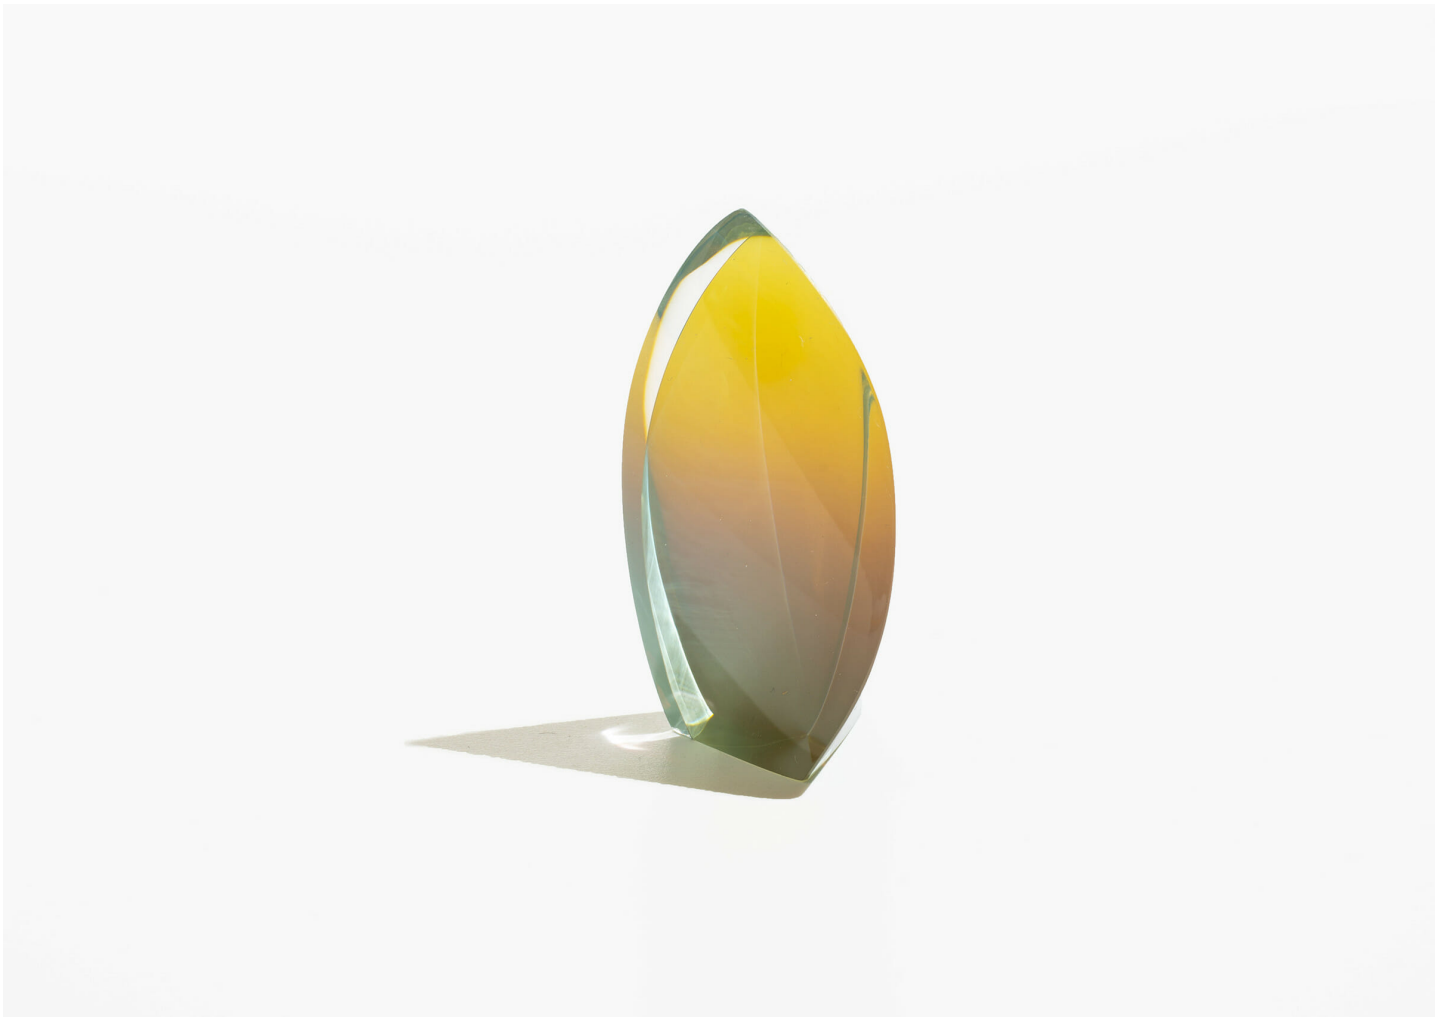

JH032
JOHN HOGAN

DESIGNER
John Hogan

ORIGIN
United States

PRODUCTION
One of a Kind

DATE
2019

MATERIALS
Glass

DIMENSIONS
~ L 1.5" x W 1.5" x H 3"