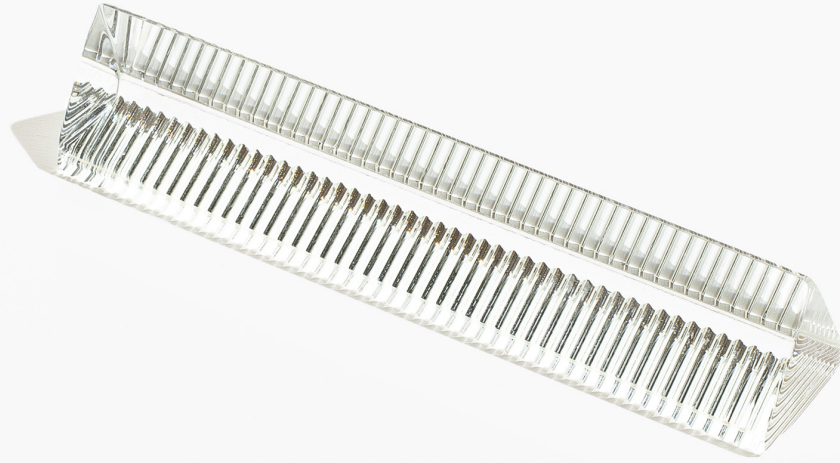

JH050

JOHN HOGAN

DESIGNER
John Hogan

ORIGIN
United States

PRODUCTION
One of a Kind

DATE
2019

MATERIALS
Glass

DIMENSIONS
~ L 1.5" x W 1.5" x H 6"