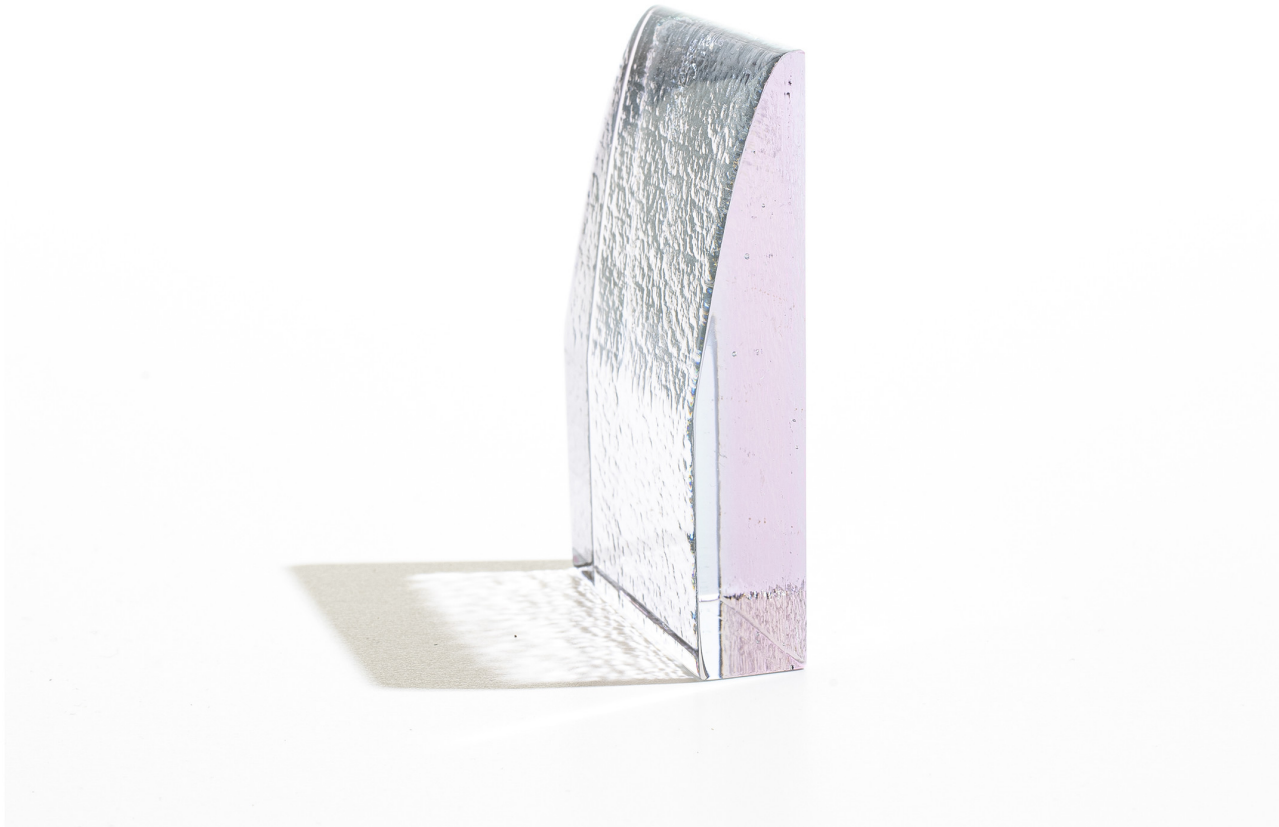

JH055
JOHN HOGAN

DESIGNER
John Hogan

ORIGIN
United States

PRODUCTION
One of a Kind

DATE
2019

MATERIALS
Glass

DIMENSIONS
~ L 3.5" x W 1" x H 4"