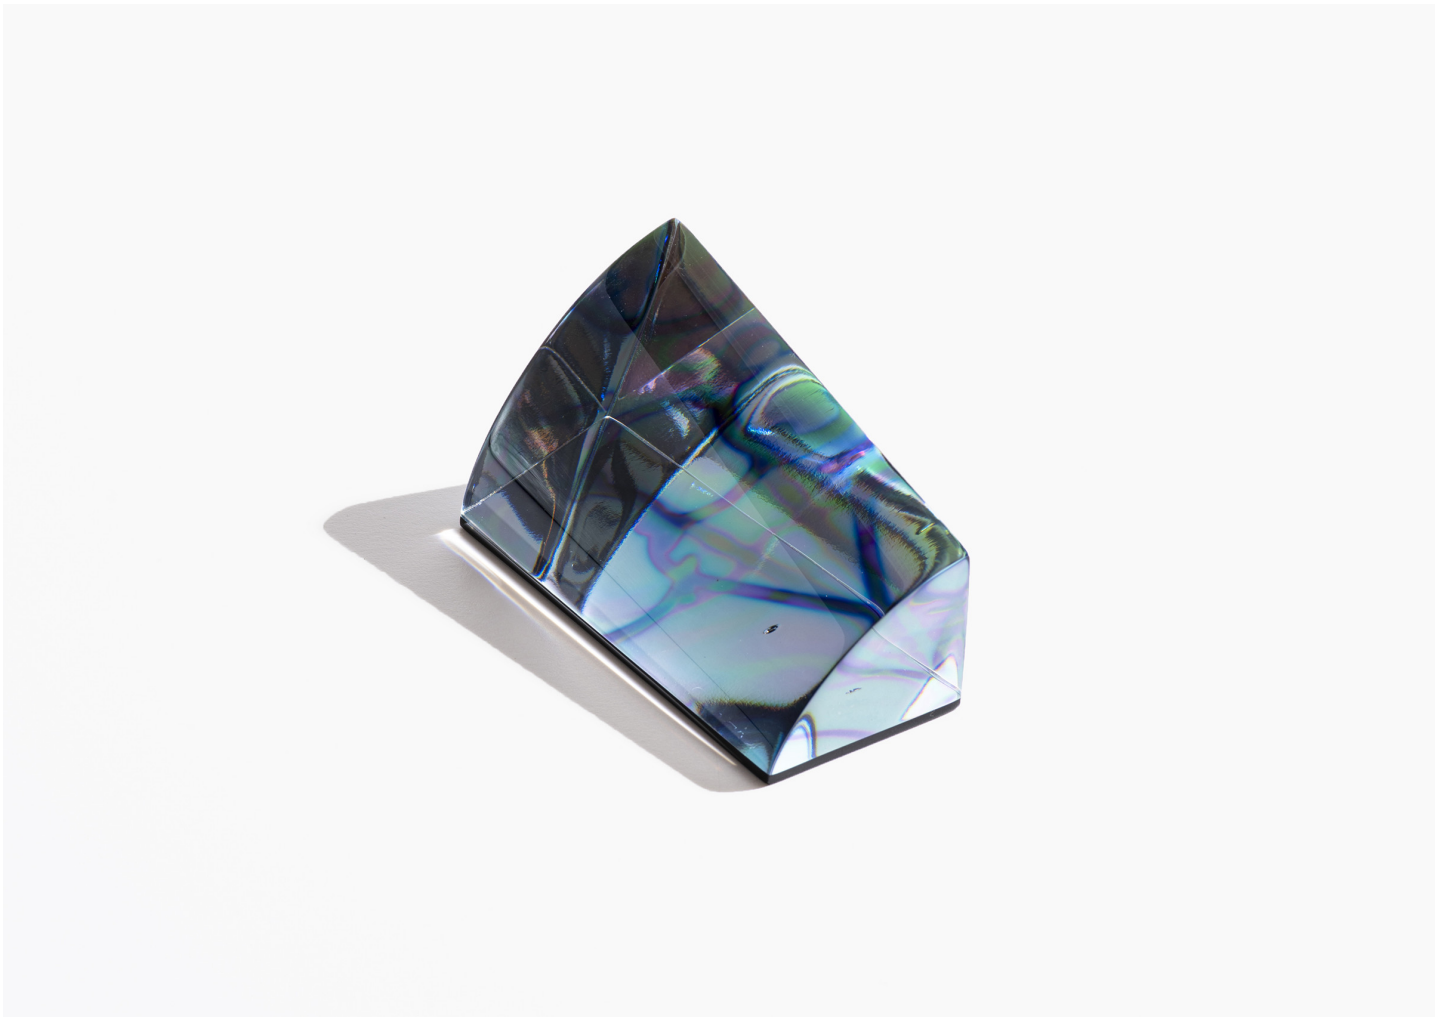

JH070  
JOHN HOGAN

DESIGNER  
John Hogan

ORIGIN  
United States

PRODUCTION  
One of a Kind

DATE  
2019

MATERIALS  
Glass

DIMENSIONS  
~ L 2.5" x W 4" x H 2.5"