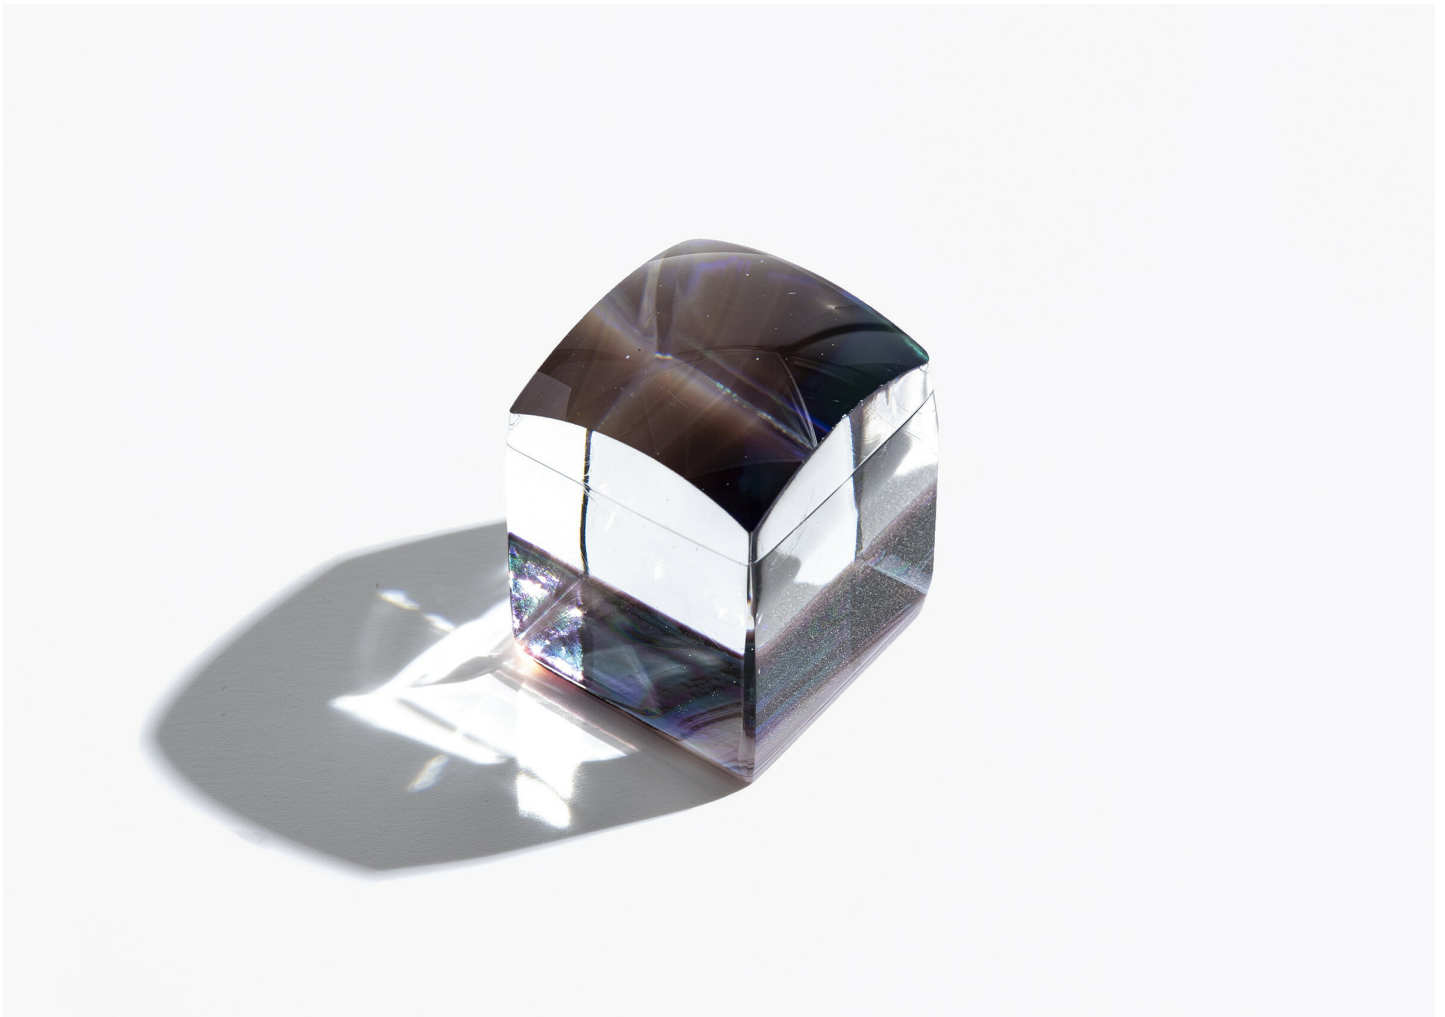

JH075  
JOHN HOGAN

DESIGNER  
John Hogan

ORIGIN  
United States

PRODUCTION  
One of a Kind

DATE  
2019

MATERIALS  
Glass

DIMENSIONS  
~ L 2" x W 2" x H 2"