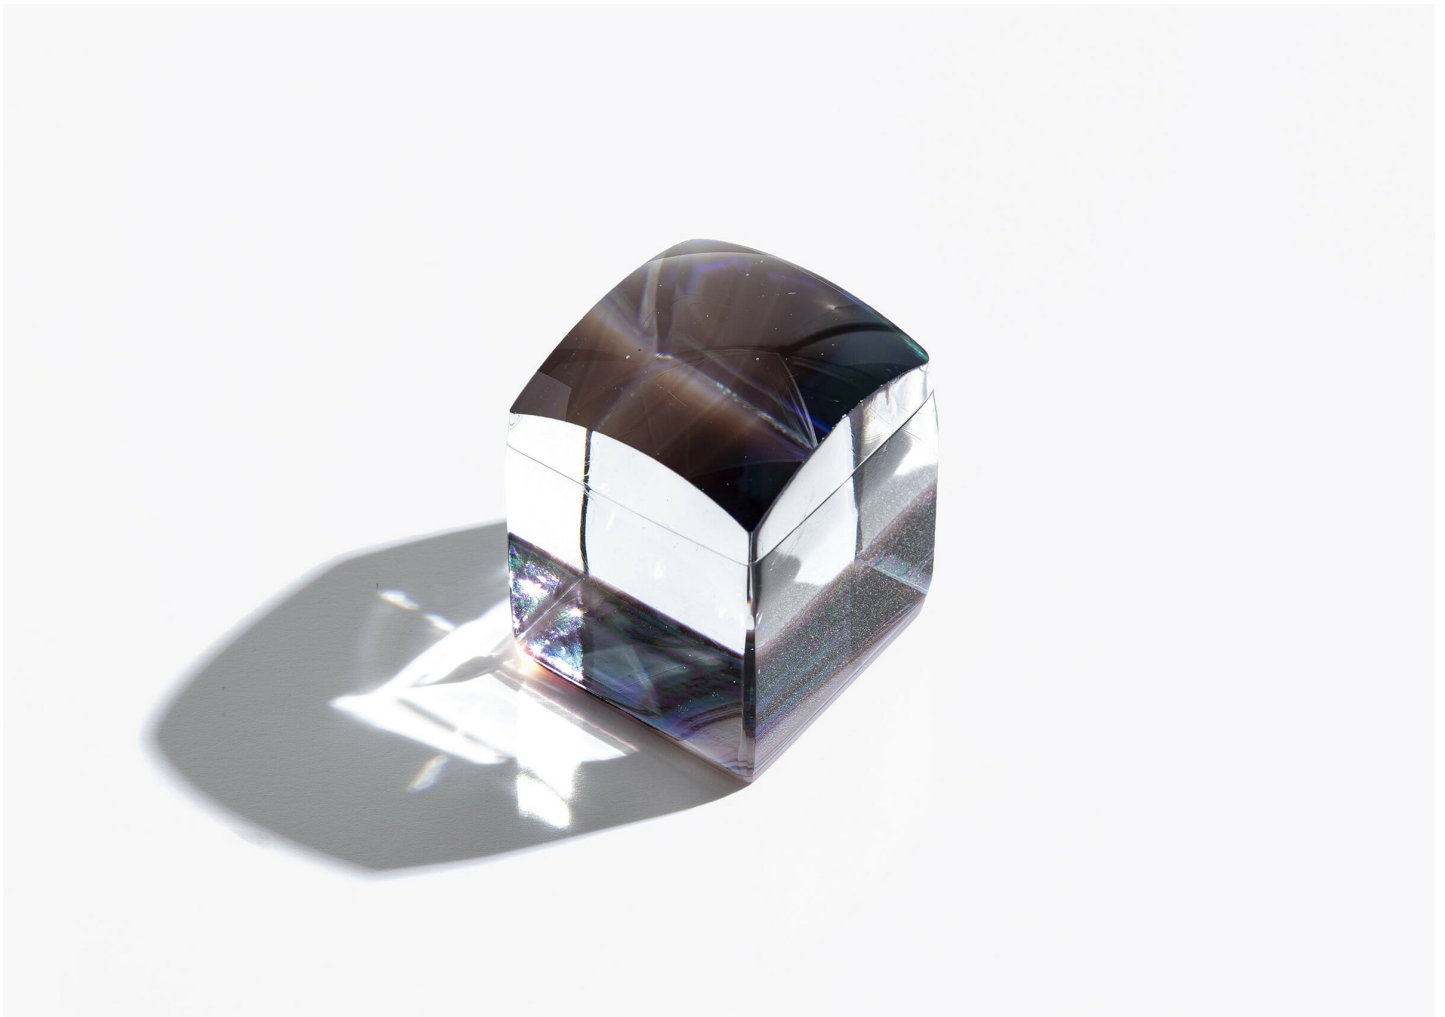

JH075
JOHN HOGAN

DESIGNER
John Hogan

ORIGIN
United States

PRODUCTION
One of a Kind

DATE
2019

MATERIALS
Glass

DIMENSIONS
~ L 2" x W 2" x H 2"