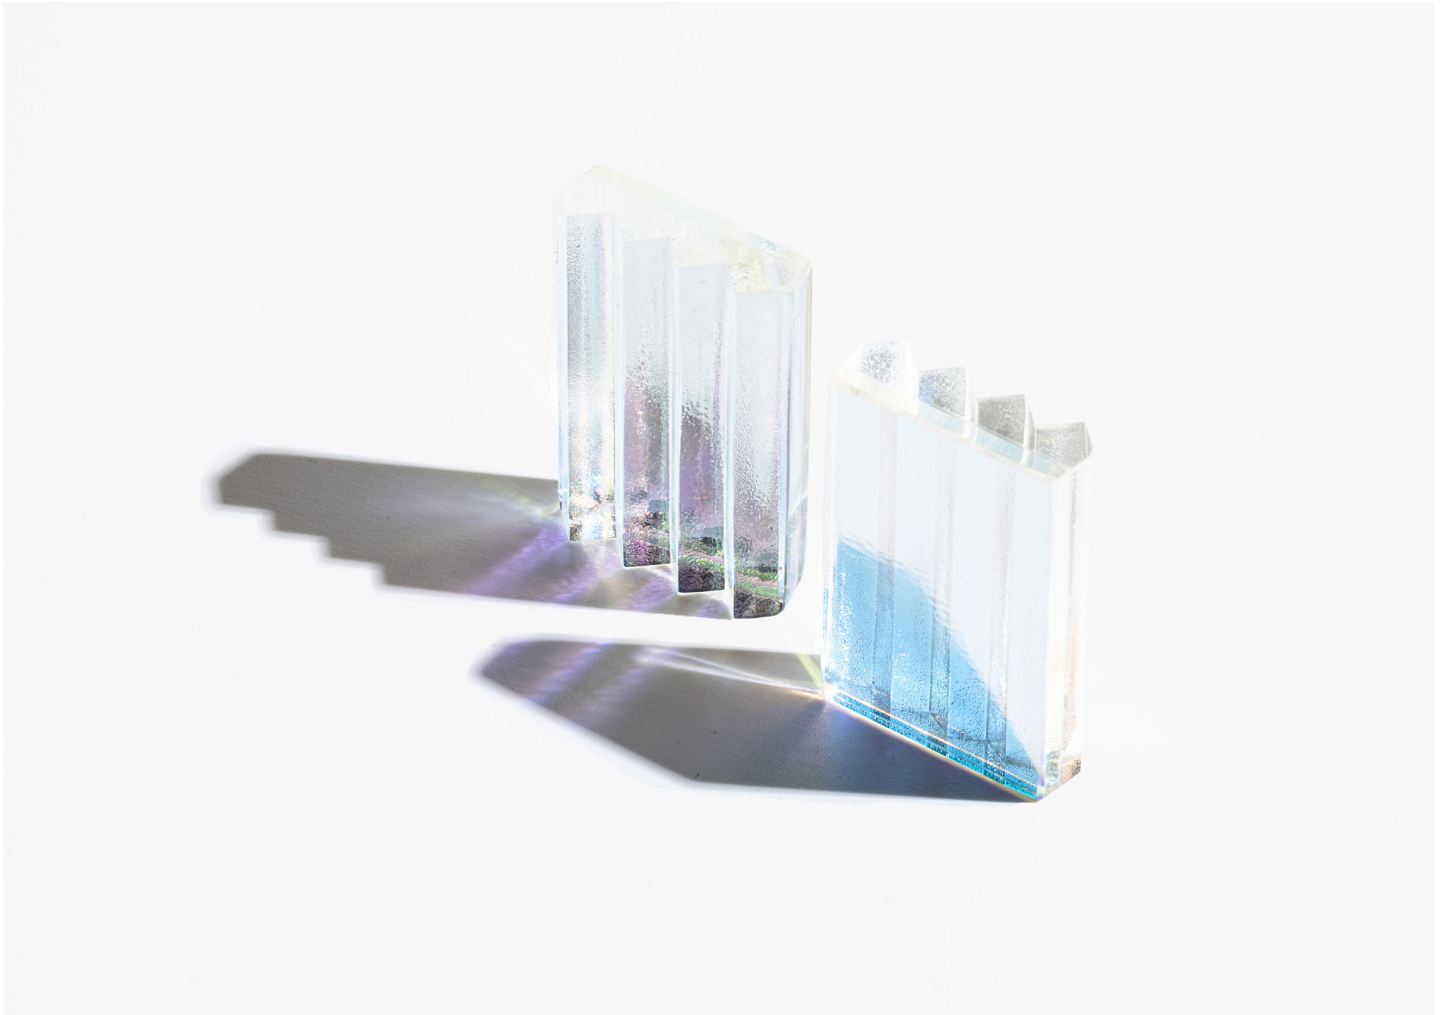

JH079  
JOHN HOGAN

DESIGNER  
John Hogan

ORIGIN  
United States

PRODUCTION  
One of a Kind

DATE  
2019

MATERIALS  
Glass

DIMENSIONS  
~ L 2" x W .5" x H 2"