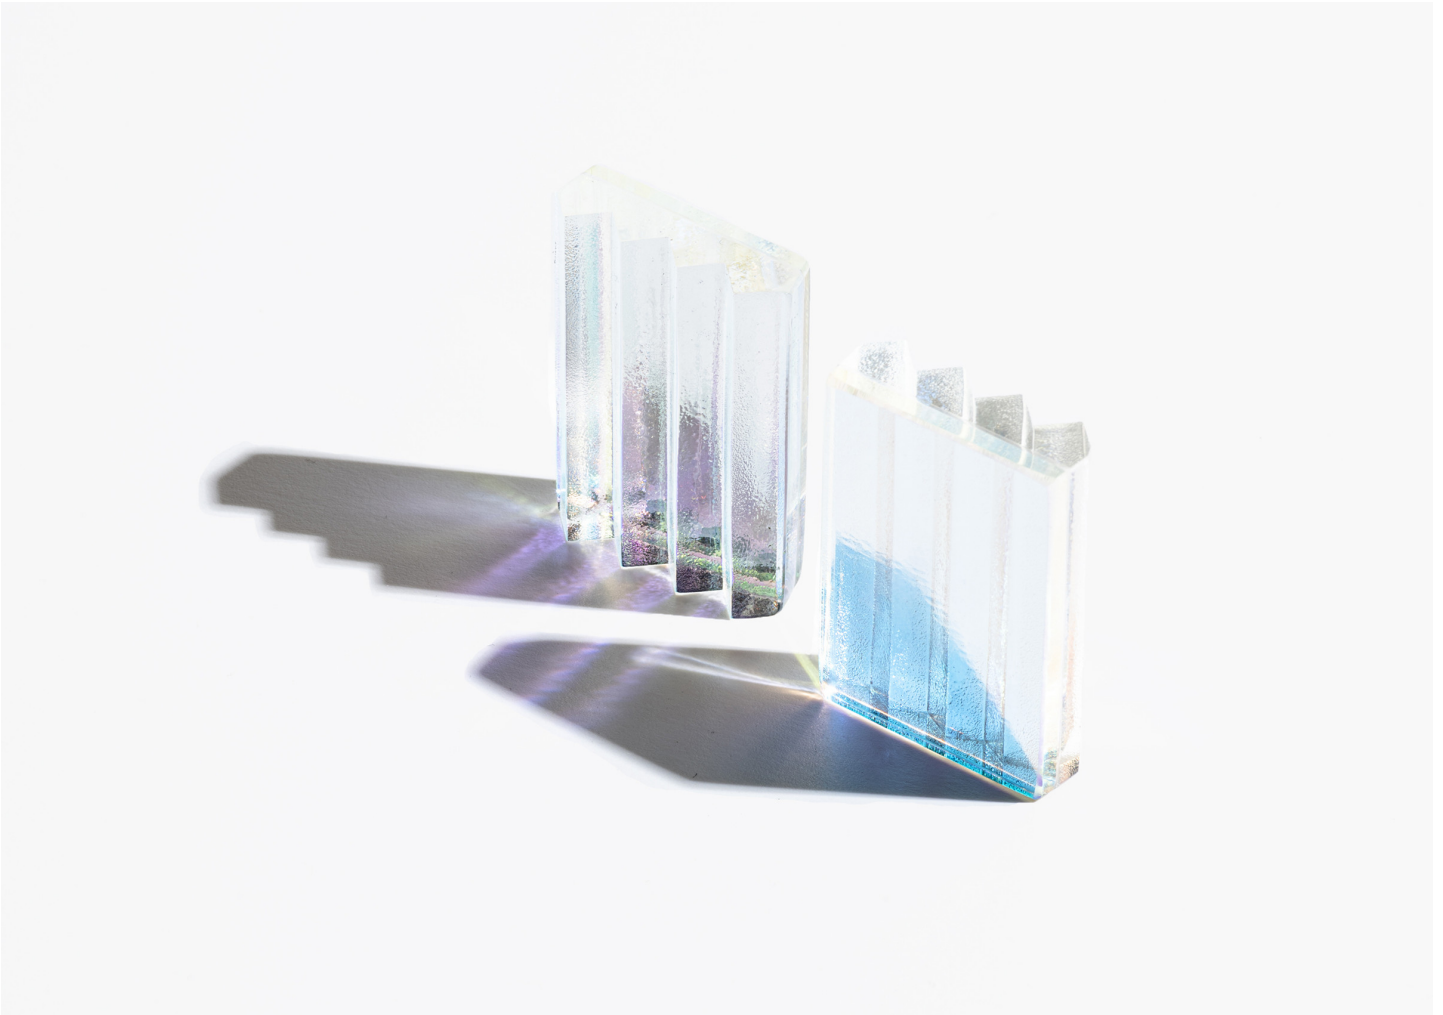

JH079
JOHN HOGAN

DESIGNER
John Hogan

ORIGIN
United States

PRODUCTION
One of a Kind

DATE
2019

MATERIALS
Glass

DIMENSIONS
~ L 2" x W .5" x H 2"