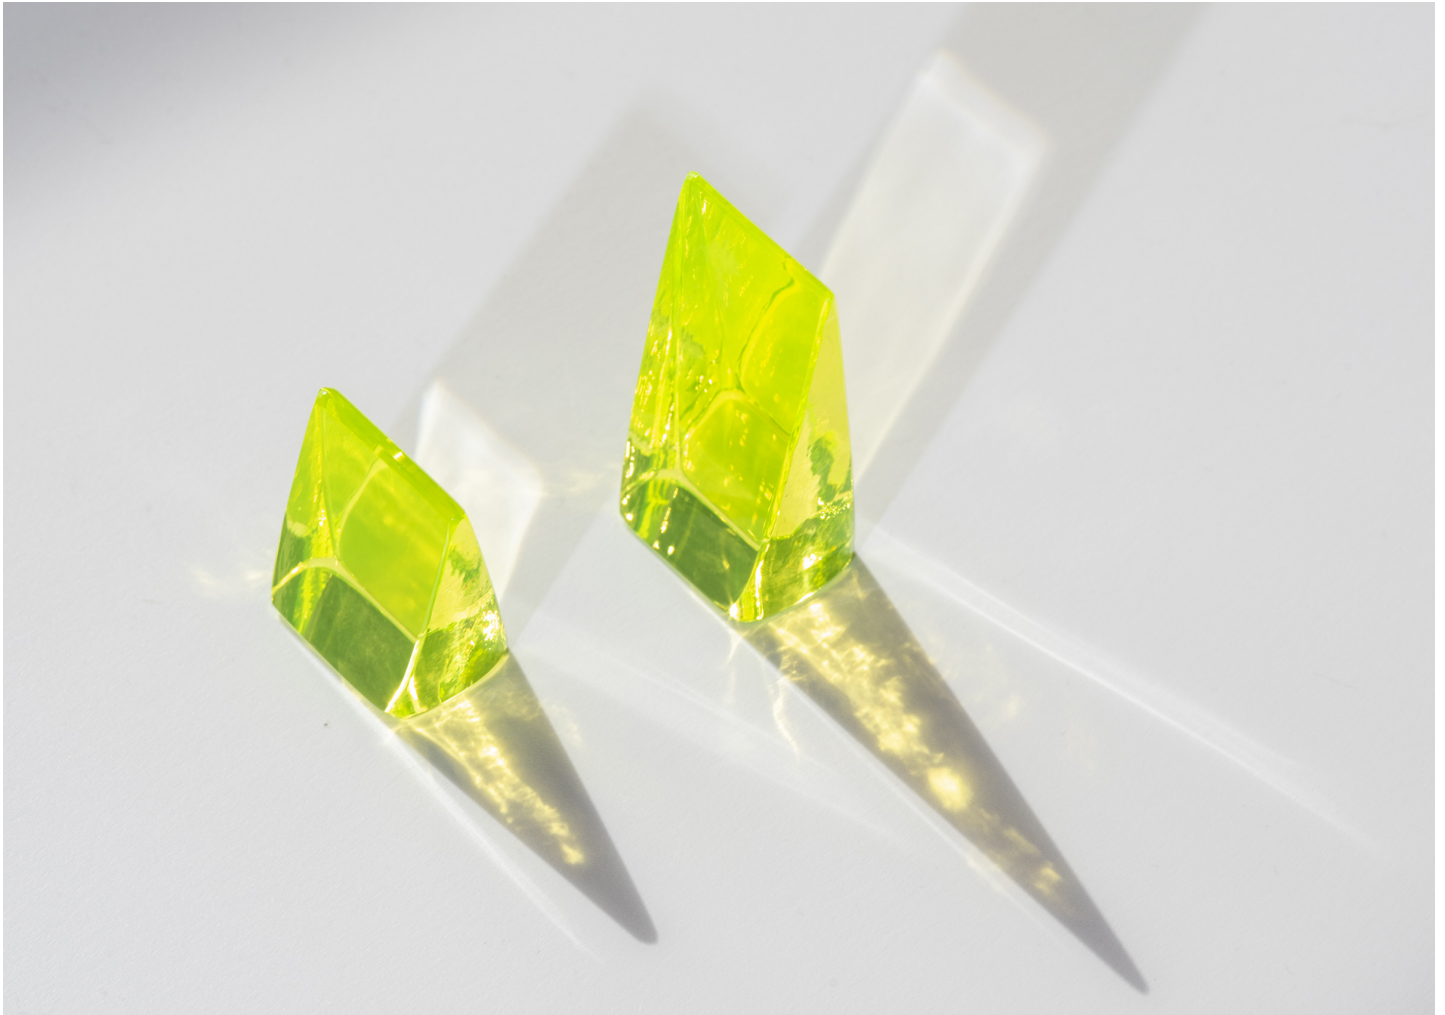

JH086
JOHN HOGAN

DESIGNER
John Hogan

ORIGIN
United States

PRODUCTION
One of a Kind

DATE
2019

MATERIALS
Glass

DIMENSIONS
~ L 1" x W 1.5" x H 2.5"