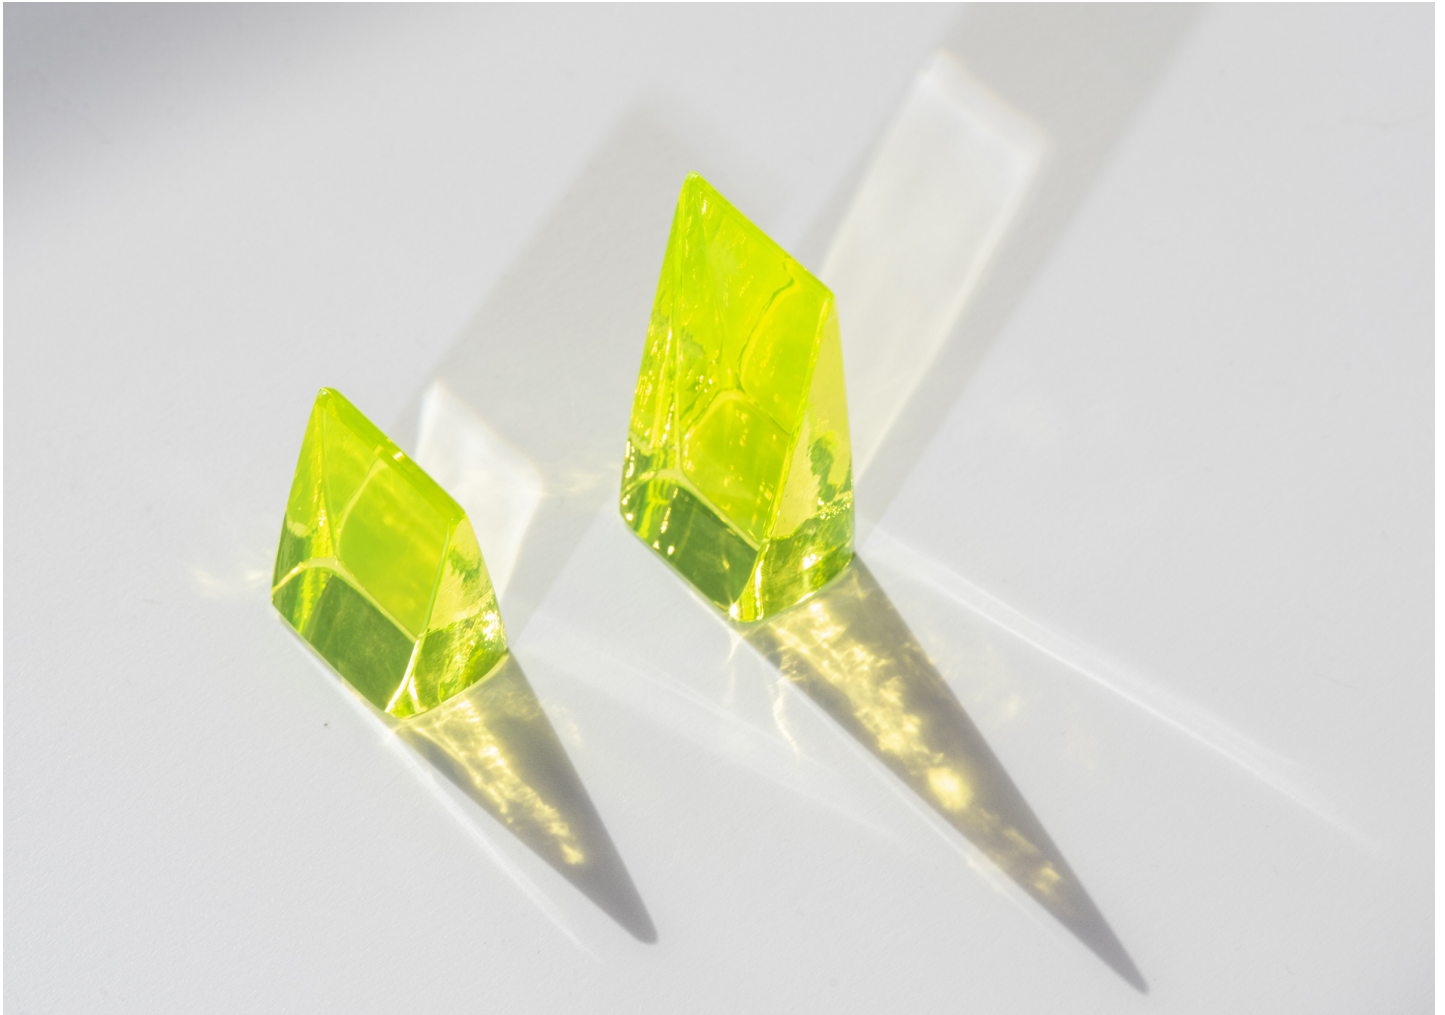

JH086  
JOHN HOGAN

DESIGNER  
John Hogan

ORIGIN  
United States

PRODUCTION  
One of a Kind

DATE  
2019

MATERIALS  
Glass

DIMENSIONS  
~ L 1" x W 1.5" x H 2.5"