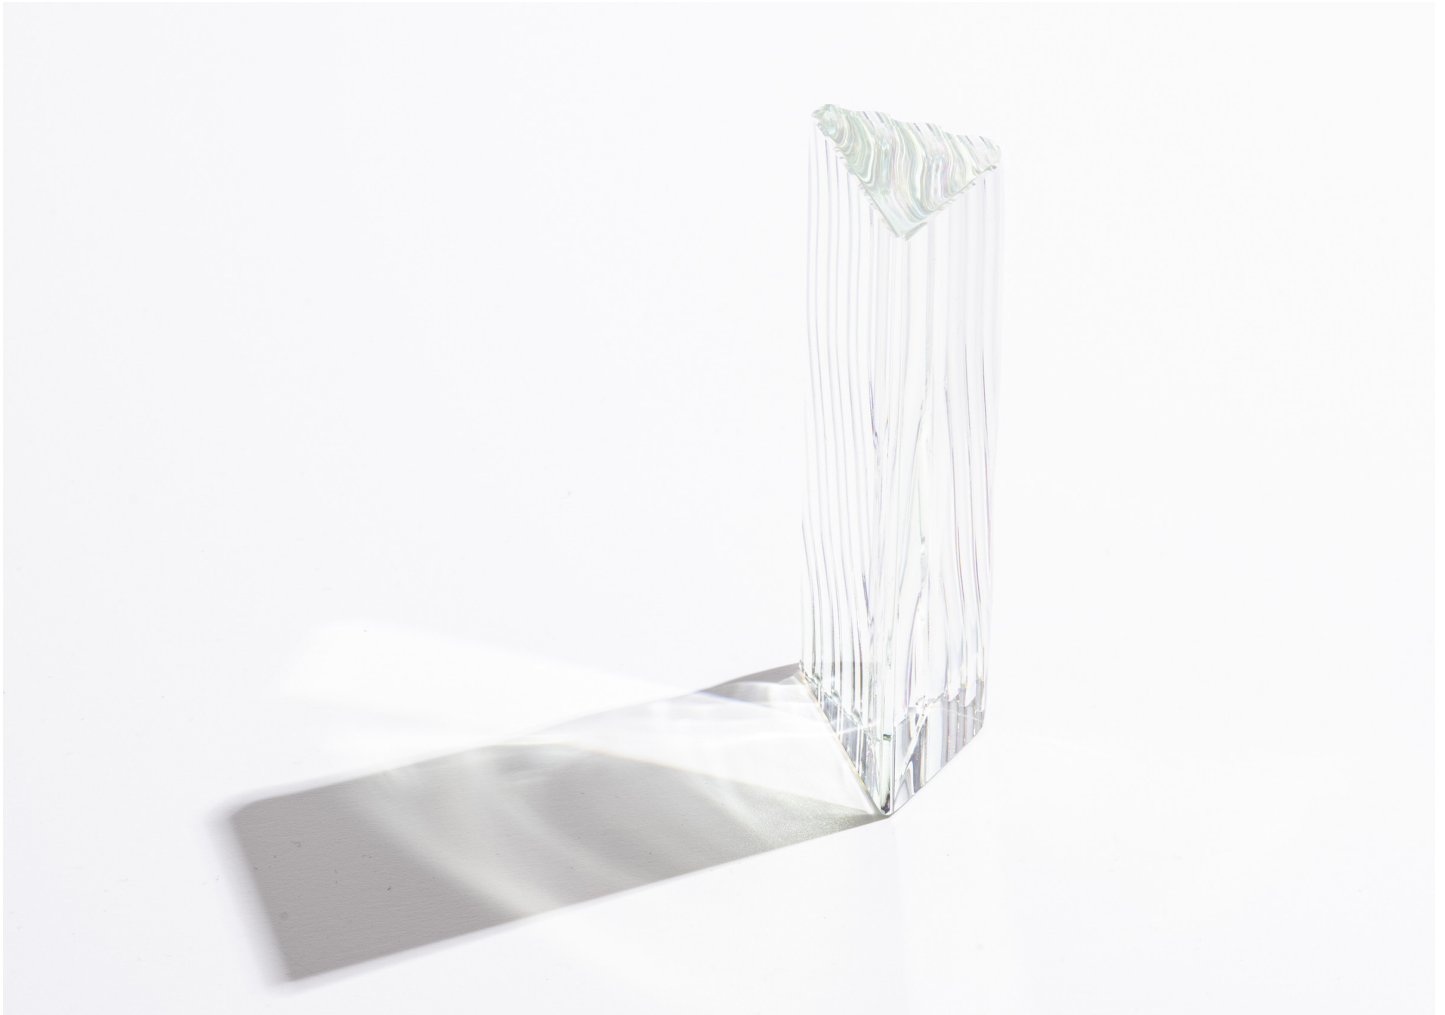

JH087
JOHN HOGAN

DESIGNER
John Hogan

ORIGIN
United States

PRODUCTION
One of a Kind

DATE
2019

MATERIALS
Glass

DIMENSIONS
~ L 1.5" x W 2.5" x H 4.5"