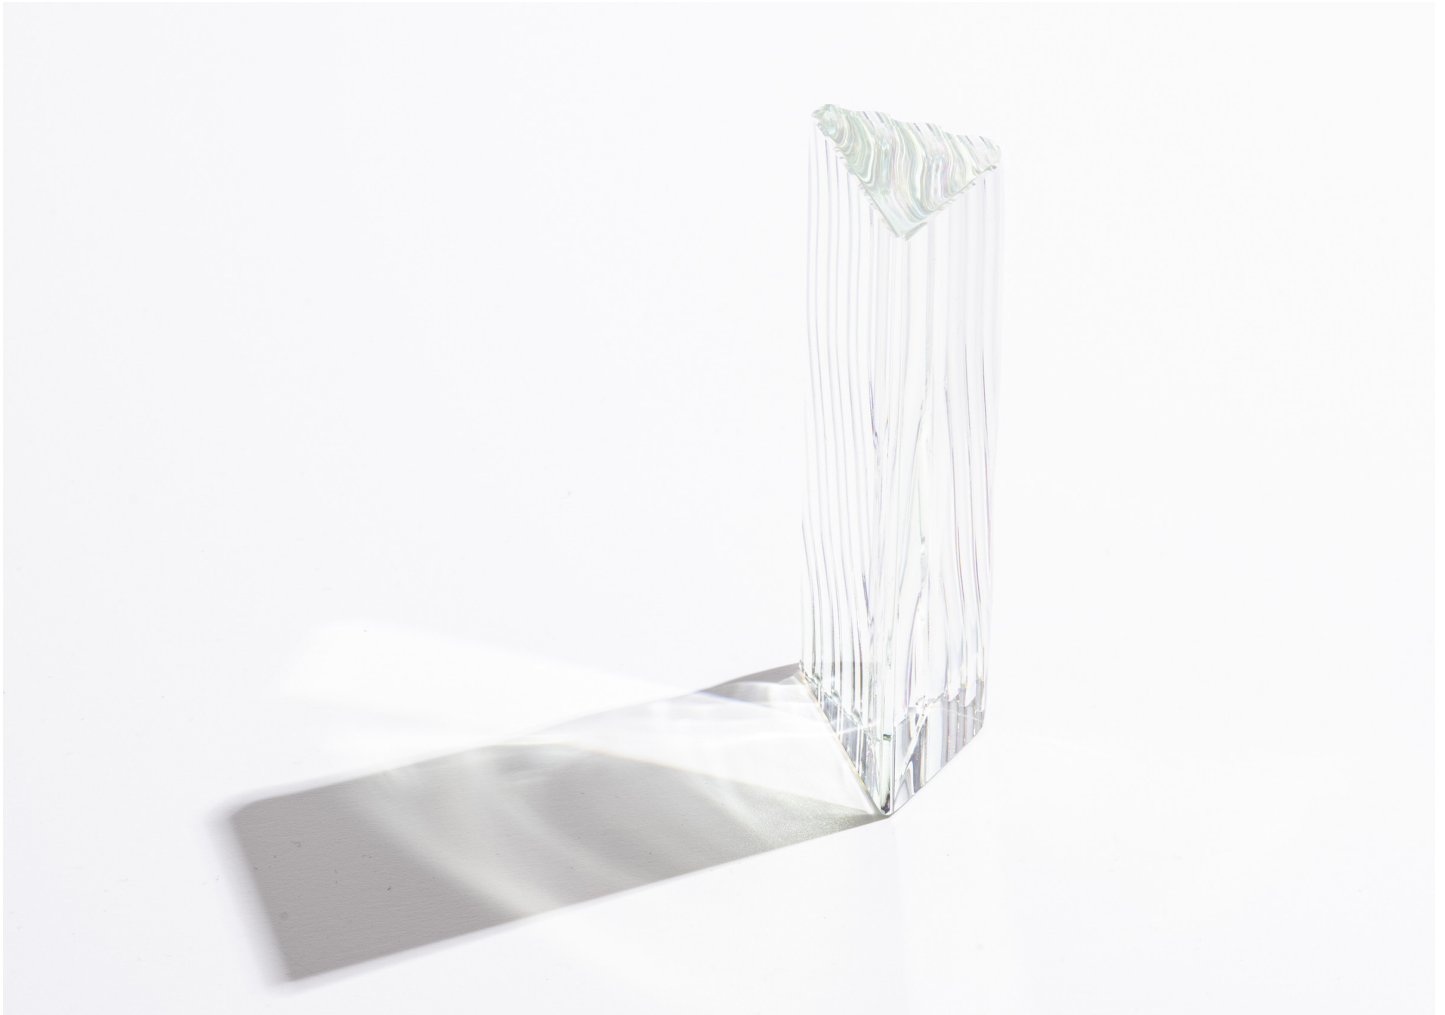

JH087  
JOHN HOGAN

DESIGNER  
John Hogan

ORIGIN  
United States

PRODUCTION  
One of a Kind

DATE  
2019

MATERIALS  
Glass

DIMENSIONS  
~ L 1.5" x W 2.5" x H 4.5"