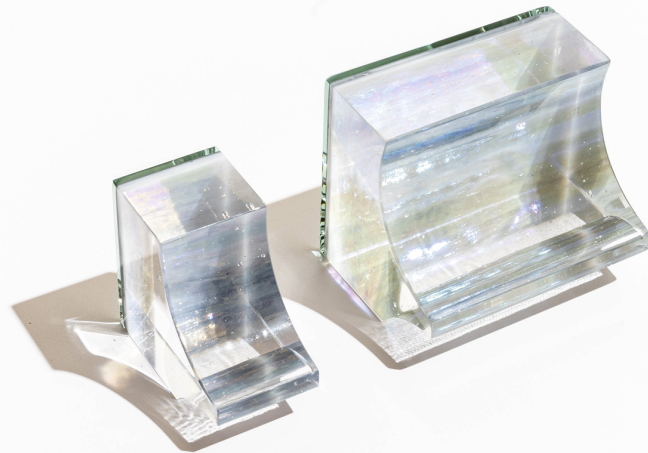

JH172
JOHN HOGAN

DESIGNER
John Hogan

ORIGIN
United States

PRODUCTION
One of a Kind

DATE
2021

MATERIALS
Hot sculpted and cold cut glass sculpture.

DIMENSIONS
L 3.5" x W 3.5" x H 6"