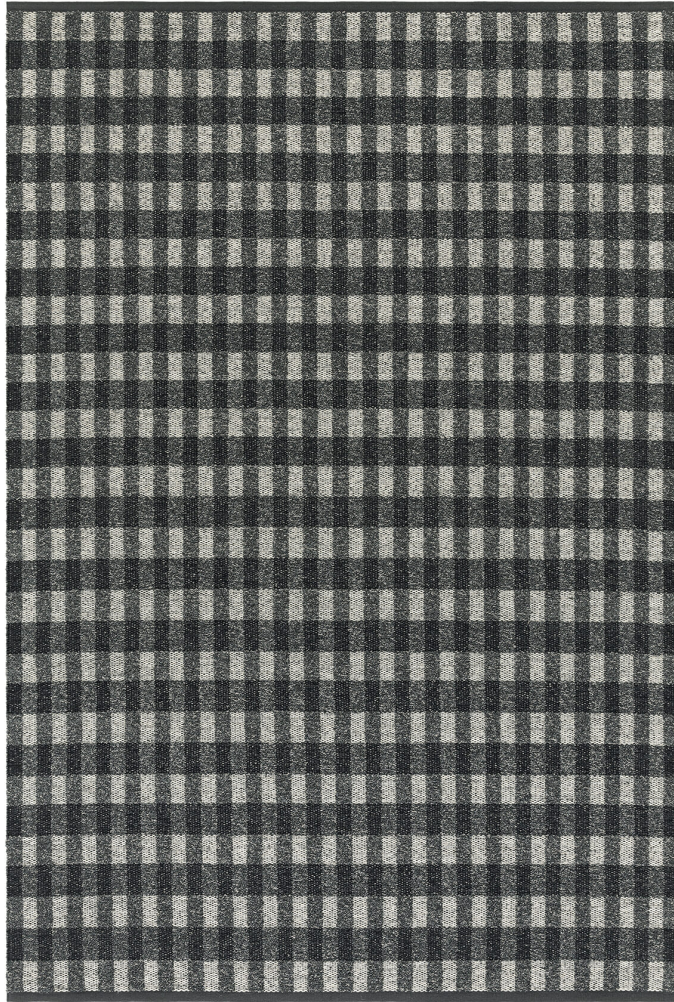

JOHN ASPHALT

GUNILLA LAGERHEM ULLBERG FOR KASTHALL

DESIGNER
Gunilla Lagerhem Ullberg

MANUFACTURER
Kasthall

ORIGIN
Sweden

PRODUCTION
Made to Order

MATERIALS

Weft Material: 60% wool, 40% linen. Warp Material: 100% linen.

DIMENSIONS

Standard sizes:

35.5" x 94.5"

55" x 78.8"

67" x 94.5"

78.8" x 118"

98.5" x 138"

118" x 157.5"