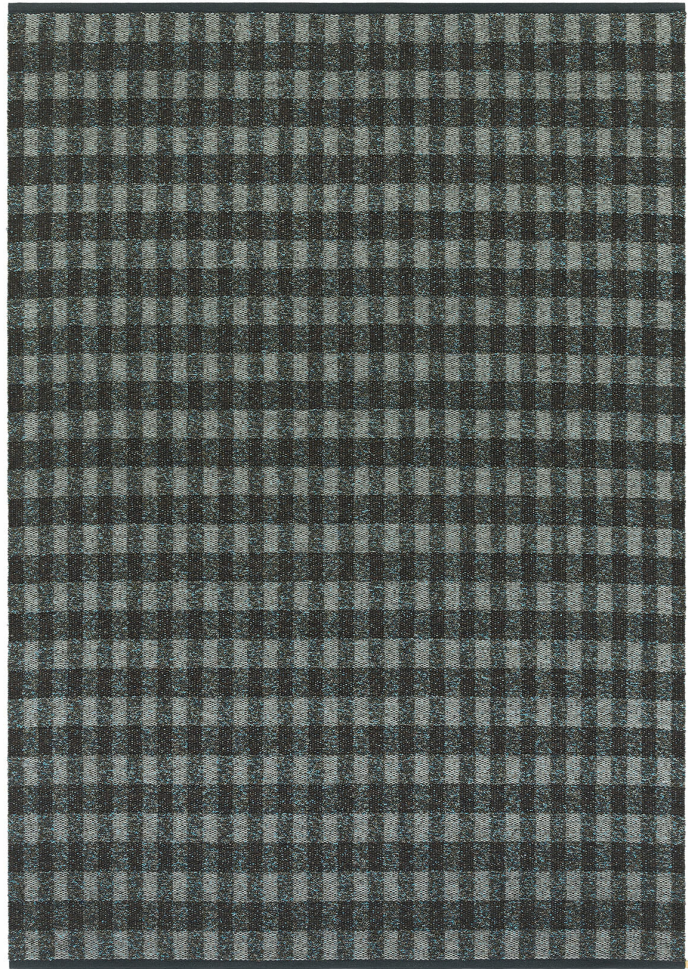

JOHN PETROL

GUNILLA LAGERHEM ULLBERG FOR KASTHALL

DESIGNER
Gunilla Lagerhem Ullberg

MANUFACTURER
Kasthall

ORIGIN
Sweden

PRODUCTION
Made to Order

MATERIALS

Weft Material: 60% wool, 40% linen. Warp Material: 100% linen.

DIMENSIONS

Standard sizes:

35.5" x 94.5"

55" x 78.8"

67" x 94.5"

78.8" x 118"

98.5" x 138"

118" x 157.5"