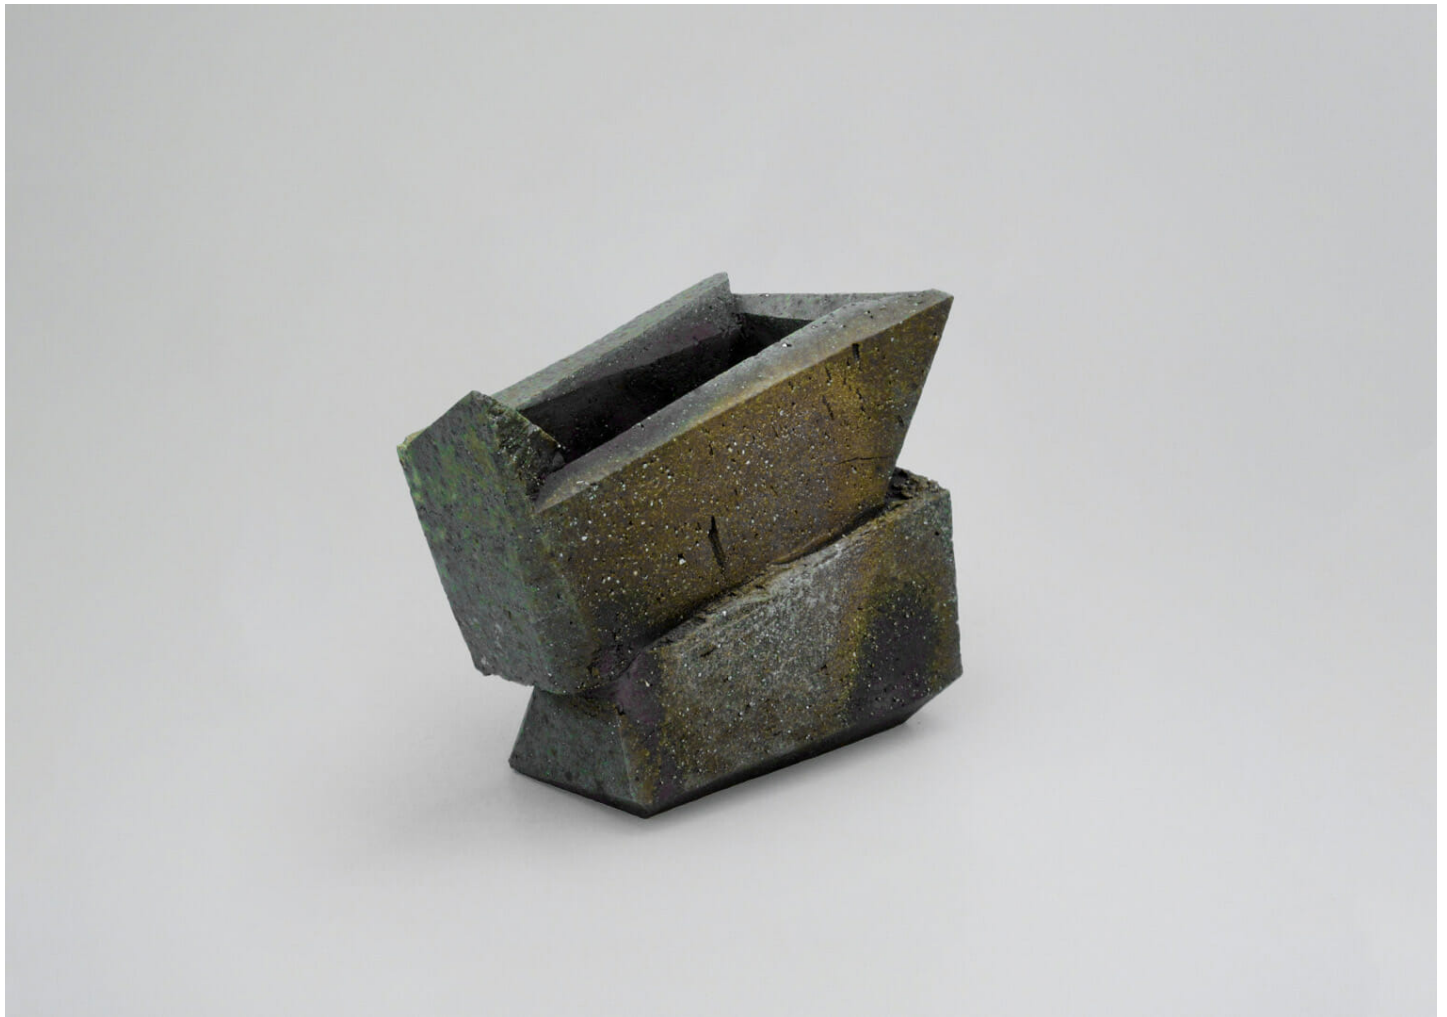

# VASE 54

JONATHAN CROSS

DESIGNER  
Jonathan Cross

ORIGIN  
United States

PRODUCTION  
One of a Kind

DATE  
2017

MATERIALS  
Corona stoneware, wood fired with cottonwood.

DIMENSIONS  
W 12.5" x D 6.5" x H 10"