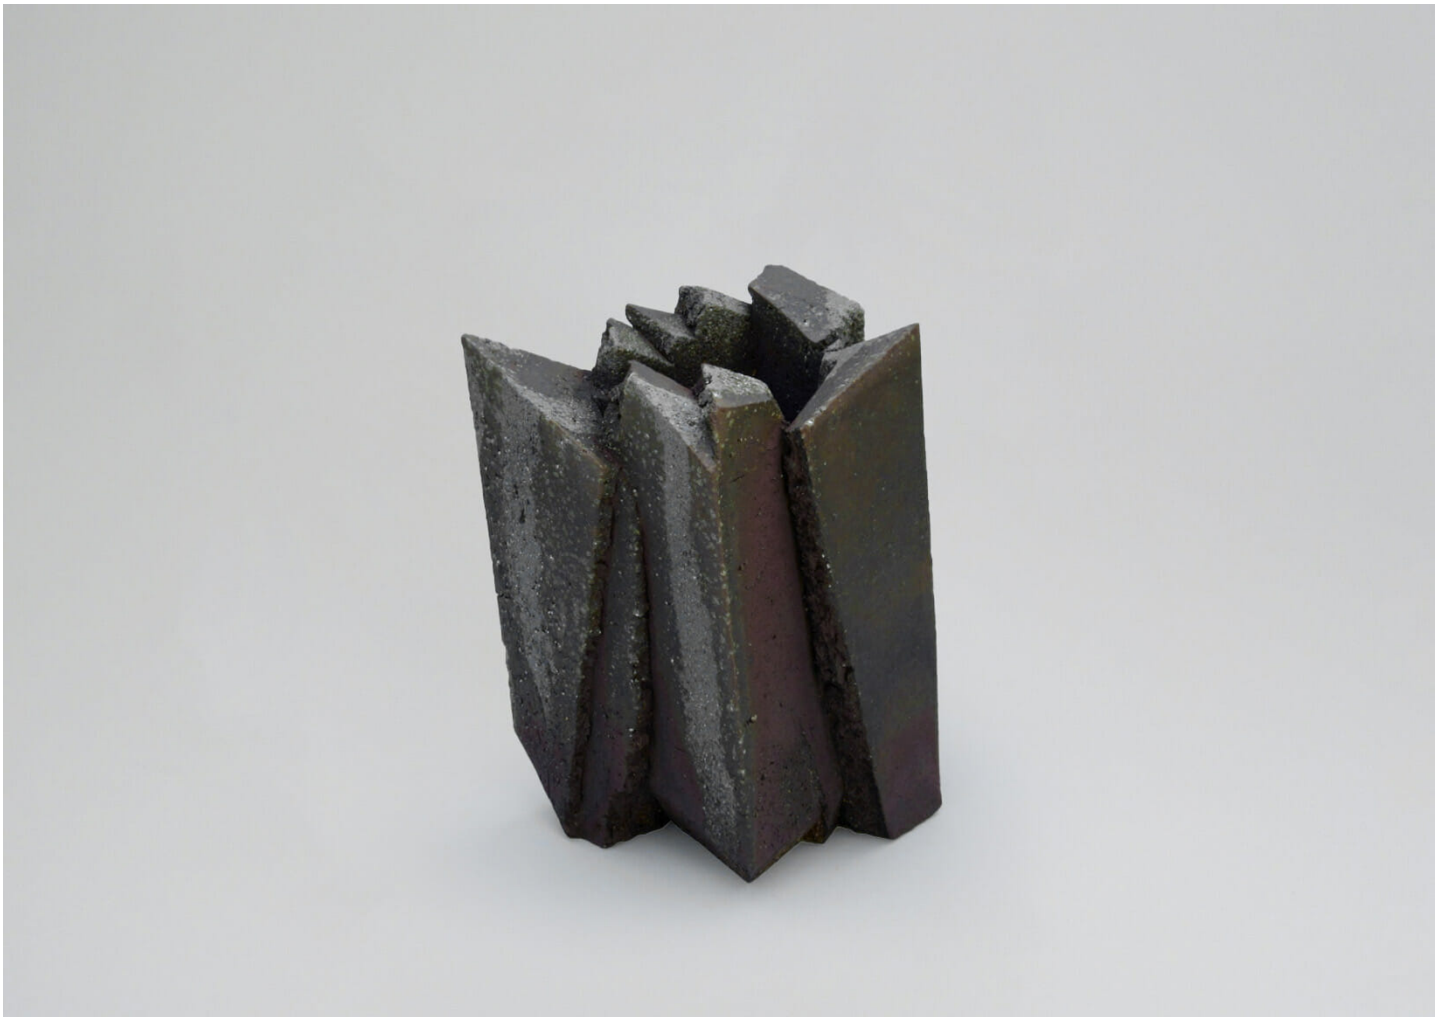

VASE 55

JONATHAN CROSS

DESIGNER
Jonathan Cross

ORIGIN
United States

PRODUCTION
One of a Kind

DATE
2017

MATERIALS
Red stoneware, wood fired with oak and cottonwood.

DIMENSIONS
W 7.5" x D 8.5" x H 13"