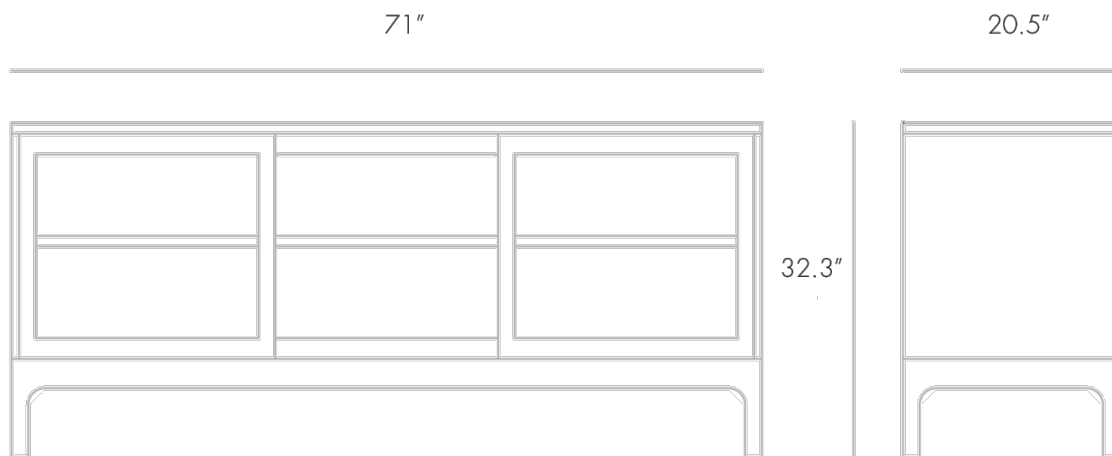

JOYCE SIDEBORD

PINCH

DESIGNER
Pinch

ORIGIN
United Kingdom

PRODUCTION
Made to Order

DATE
2014

MATERIALS
Lacquered exterior. White oiled or natural oak interior.

DIMENSIONS
W 71" x D 20.5" x H 32.3"