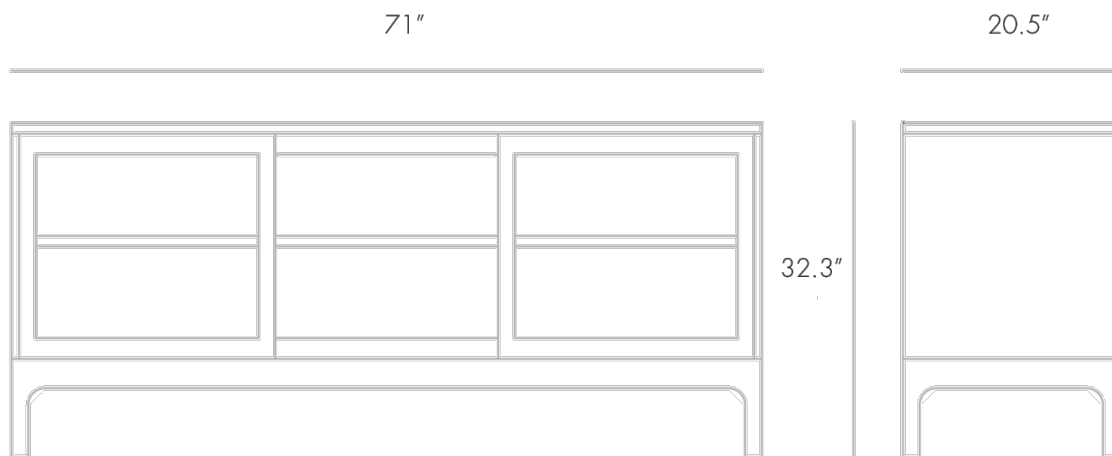

JOYCE SIDEBOARD

PINCH

JOYCE SIDEBORD

PINCH

DESIGNER
Pinch

ORIGIN
United Kingdom

PRODUCTION
Made to Order

DATE
2014

MATERIALS
Lacquered exterior. White oiled or natural oak interior.

DIMENSIONS
W 71" x D 20.5" x H 32.3"