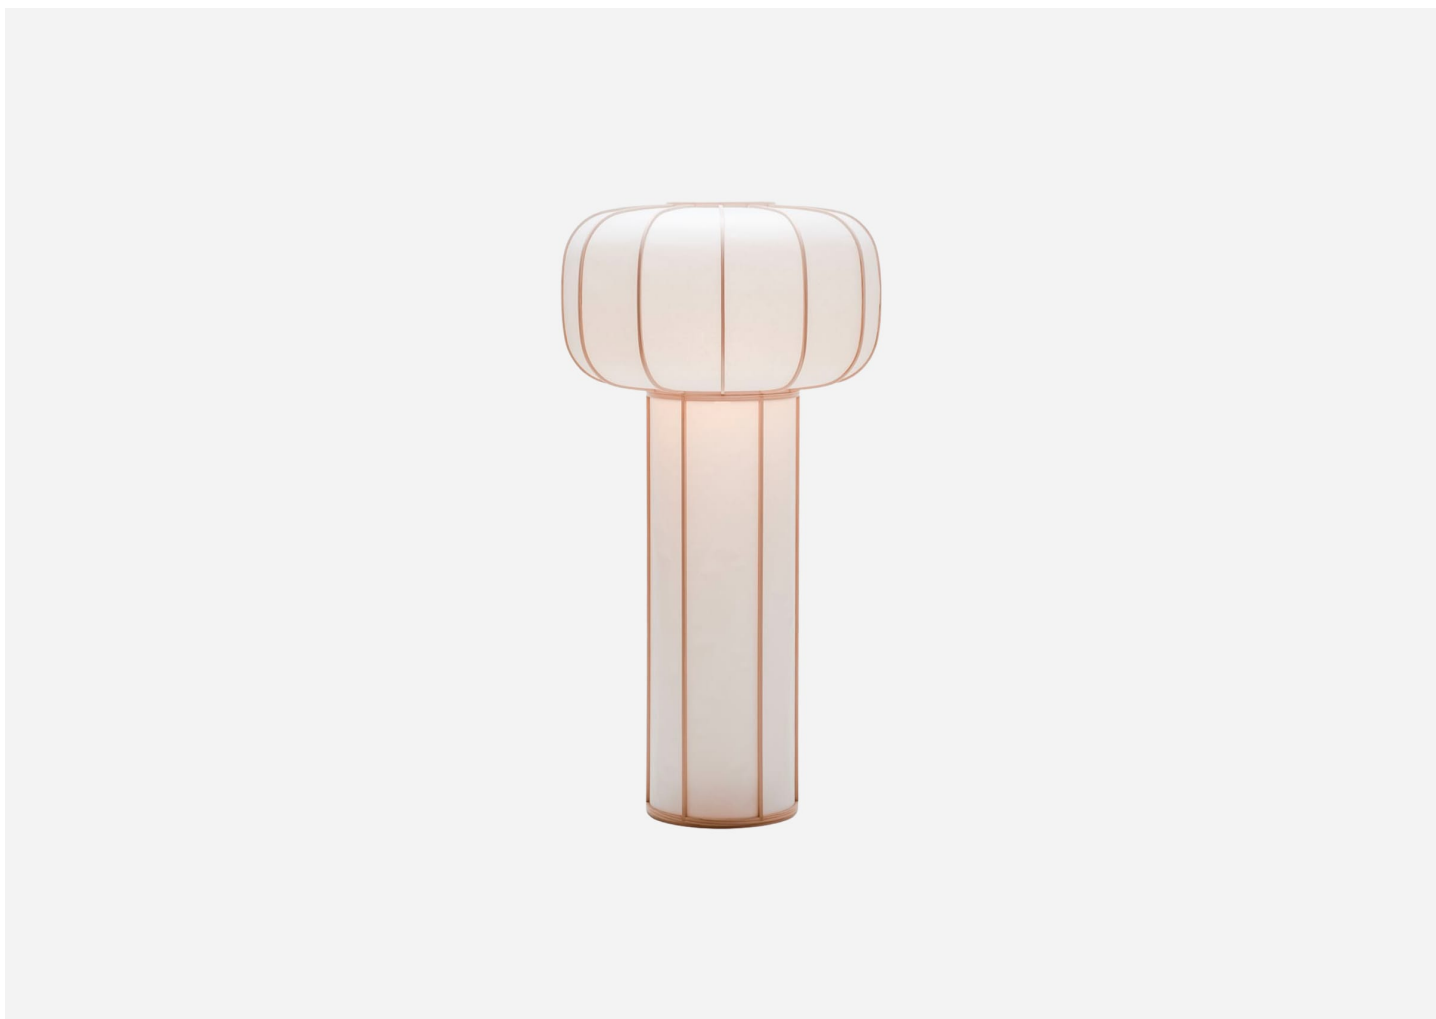

KIKU NO HANA FLOOR LAMP TALL – CEDAR + WASHI PAPER

TIME & STYLE

MANUFACTURER

Time & Style

ORIGIN

Japan

PRODUCTION

Made to Order

MATERIALS

Cedar & Washi Paper.

DIMENSIONS

Dia. 18.8" x H 36.2"

ILLUMINATION

E26, Recommended bulb LED 810lm / 2700K, Dimmable (Not Included).