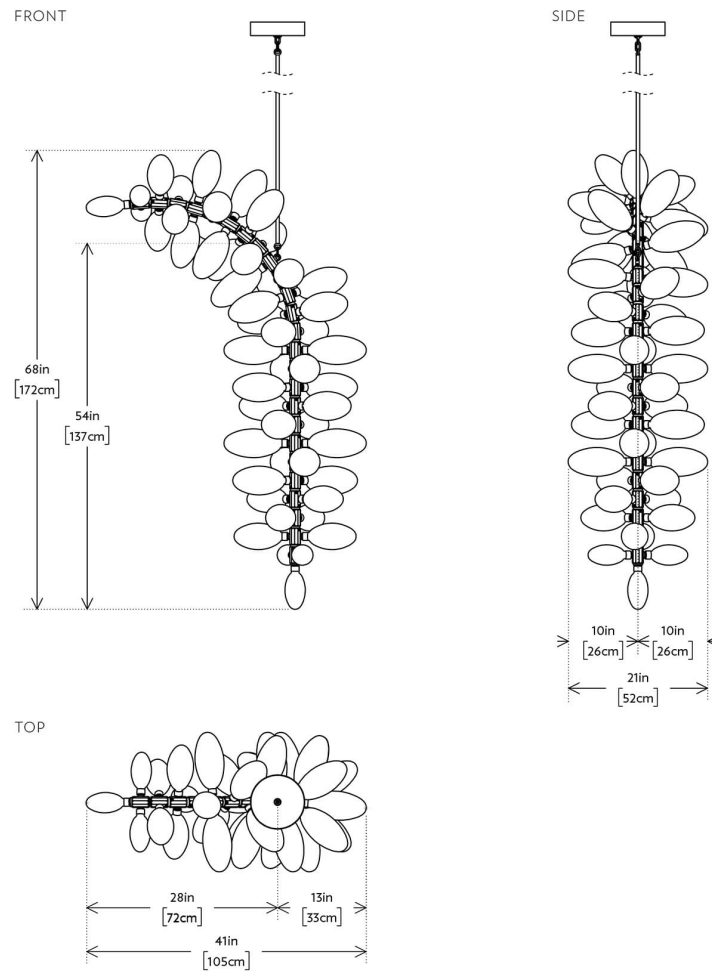

KINGDOM ARCH KDA.51.01

KARL ZAHN FOR LINDSEY ADELMAN STUDIO

DESIGNER

Karl Zahn

MANUFACTURER

Lindsey Adelman Studio

ORIGIN

United States

PRODUCTION

Made to Order

DATE

2018

WEIGHT

51lbs

MATERIALS/FINISHES

White or clear glass. Machined aluminum with Black, Brushed Brass, German Silver or Polished Aluminum Finish.

DIMENSIONS

W 44" x D 21" x H 68"

Shades: 6", 7.5" and 9" glass pods.

CUSTOMIZABLE

Customizable upon request.

ILLUMINATION

110/220V: 12V LED, G4 Socket, 1.2 Watts (20 Watts Halogen Equivalent).

100 Lumens, 2700 Kelvin, Transformer provided.

SUSPENSION

Includes 36" or 72" stem adjustable on-site. Longer lengths available upon request.

CANOPY

Dia 9.5" x H 2"